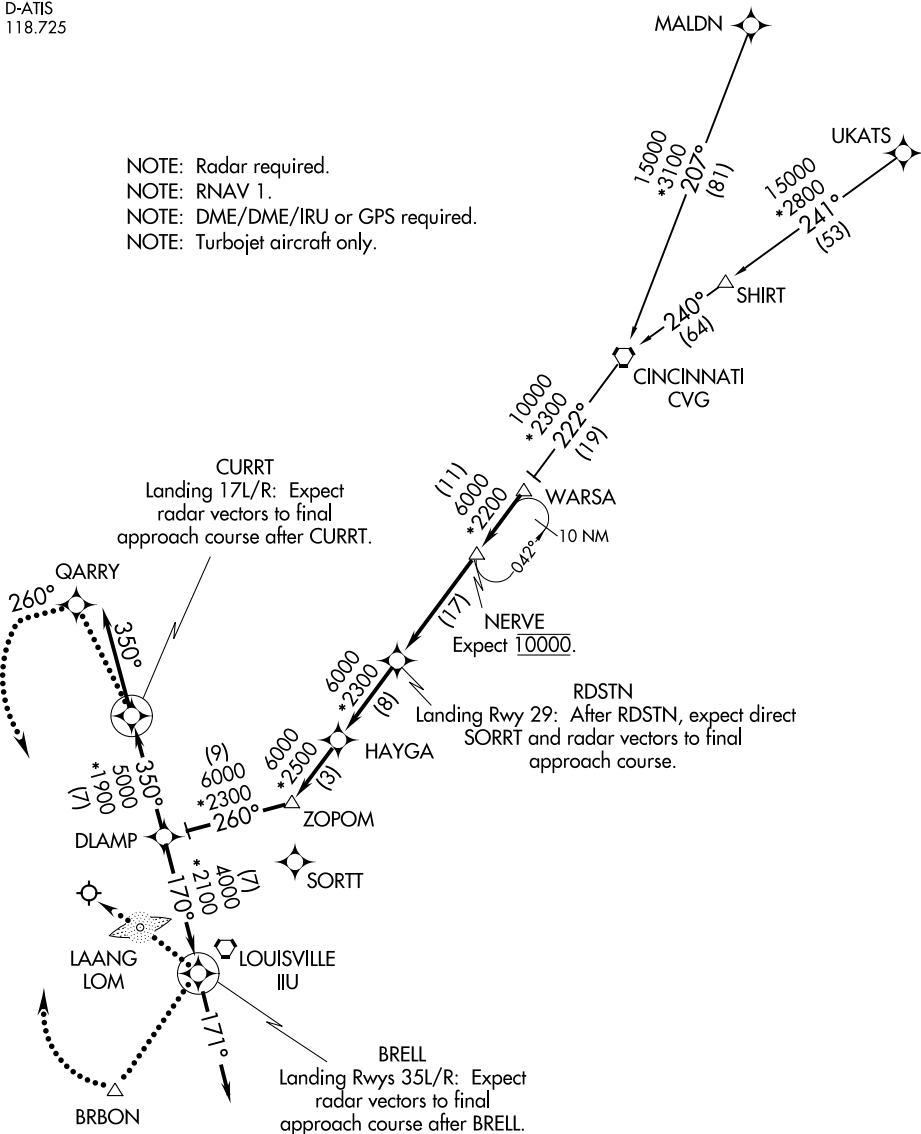

# DLAMP SIX ARRIVAL (RNAV)

LOUISVILLE APP CON  
132.075 327.0  
D-ATIS  
118.725

- NOTE: Radar required.
- NOTE: RNAV 1.
- NOTE: DME/DME/IRU or GPS required.
- NOTE: Turbojet aircraft only.

SE-1, 25 FEB 2021 to 25 MAR 2021

SE-1, 25 FEB 2021 to 25 MAR 2021

NOTE: Chart not to scale.

(NARRATIVE ON FOLLOWING PAGE)

# DLAMP SIX ARRIVAL (RNAV)