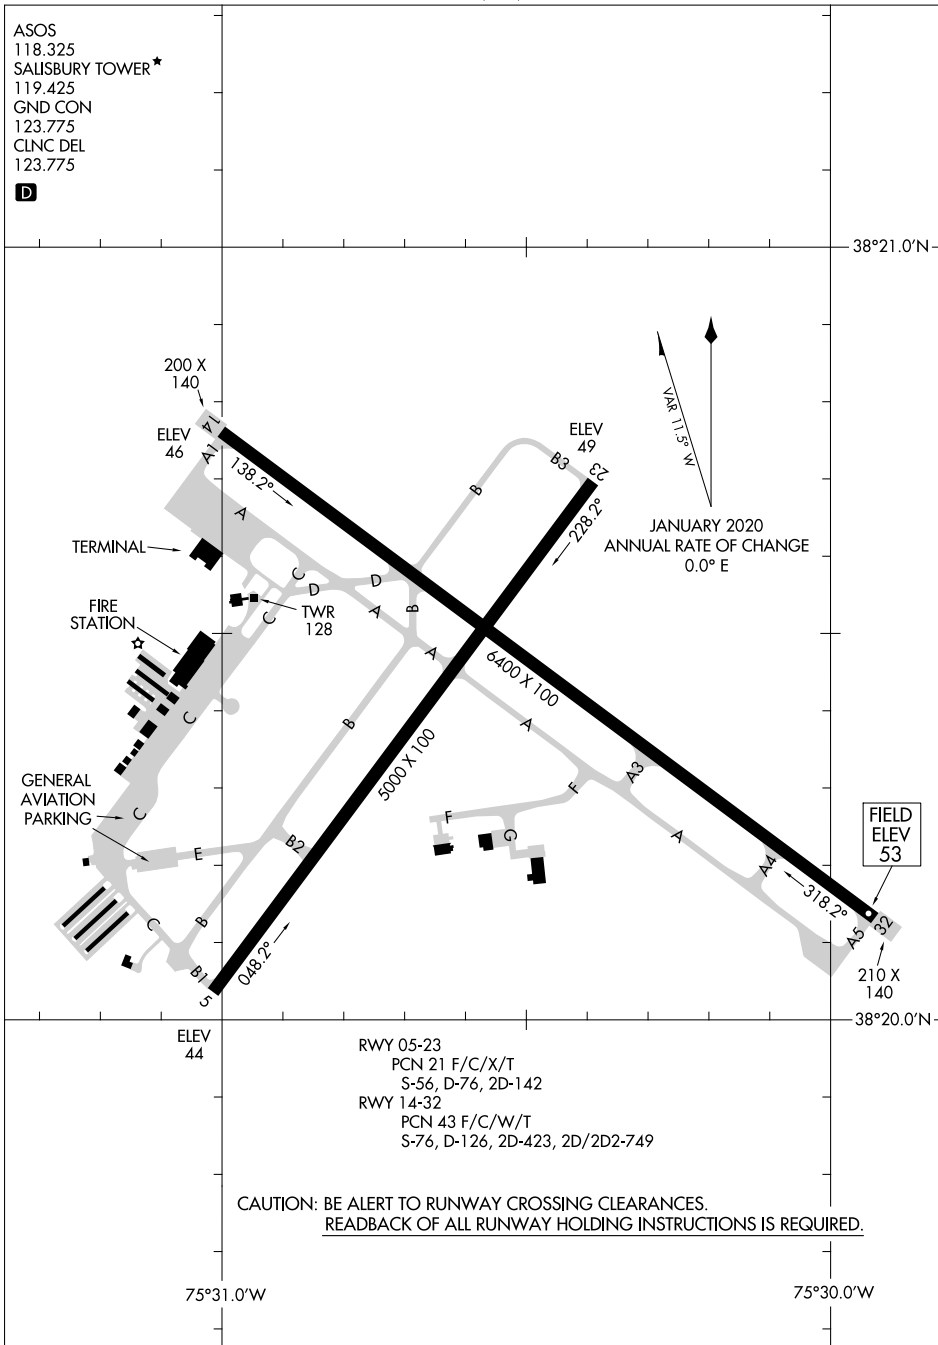

AIRPORT DIAGRAM

SALISBURY-OCEAN CITY WICOMICO RGNL (SBY)
AL-977 (FAA) SALISBURY, MARYLAND

ASOS
118.325
SALISBURY TOWER★
119.425
GND CON
123.775
CLNC DEL
123.775

D

NE-3, 25 FEB 2021 to 25 MAR 2021

NE-3, 25 FEB 2021 to 25 MAR 2021

AIRPORT DIAGRAM

SALISBURY, MARYLAND
SALISBURY-OCEAN CITY WICOMICO RGNL (SBY)