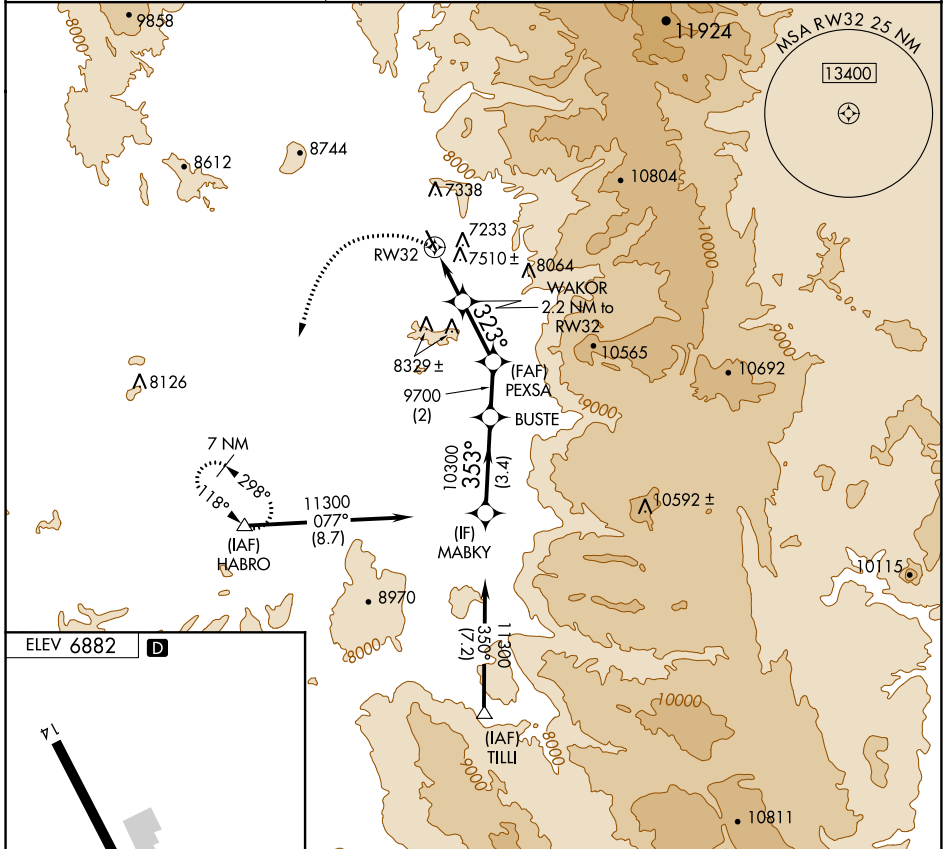

RNAV (GPS)-E

STEAMBOAT SPRINGS/BOB ADAMS FIELD (SBS)

APP CRS 323°	Rwy Idg TDZE Apt Elev	N/A N/A 6882
------------------------	-----------------------------	---

▽ Circling NA northeast of Rwy 14-32.
▲ NA DME/DME RNP- 0.3 NA.
☒ -26°C When local altimeter setting not received, use Yampa Valley altimeter setting and increase all MDA 80 feet.

MISSED APPROACH: Climbing left turn to 11300 direct HABRO and hold, continue climb-in-hold to 11300.

AWOS-3 118.325	DENVER CENTER 120.475 235.975	UNICOM 122.8 (CTAF) 0
--------------------------	---	---------------------------------

11300	HABRO	VGSI and descent angles not coincident (VGSI Angle 4.00/TCH 40).	MABKY	
			BUSTE	
		WAKOR 2.2 NM to RW32	PEXSA	
			BUSTE	
			11300	
			10300	
			9700	
			8740	
			323°	
			7.75° TCH 40	
			353°	
			Procedure Turn NA	
			2.2 NM	
			2.4 NM	
			2 NM	
			3.4 NM	
CATEGORY	A	B	C	D
☑ CIRCLING	8140-1¼ 1258 (1300-1¼)	8140-1½ 1258 (1300-1½)		NA

SW-1, 25 FEB 2021 to 25 MAR 2021

SW-1, 25 FEB 2021 to 25 MAR 2021