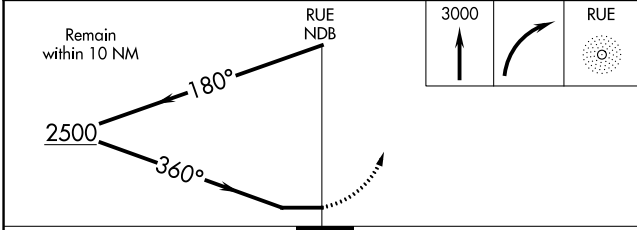

NDB RUE 379	APP CRS 360°	Rwy Idg TDZE Apt Elev N/A N/A 404
-----------------------	------------------------	---

NDB-A

RUSSELLVILLE RGNL (RUE)

▲ NA

MISSED APPROACH: Climb to 3000 then right turn direct RUE NDB and hold.

ASOS 132.475	RAZORBACK APP CON 120.9 343.75	MEMPHIS CENTER 128.475 377.15	UNICOM 122.7 (CTAF) 0
------------------------	--	---	---------------------------------

CATEGORY	A	B	C	D
CIRCLING	1240-1 836 (900-1)	1240-1¼ 836 (900-1¼)	1240-2½ 836 (900-2½)	1240-2¾ 836 (900-2¾)