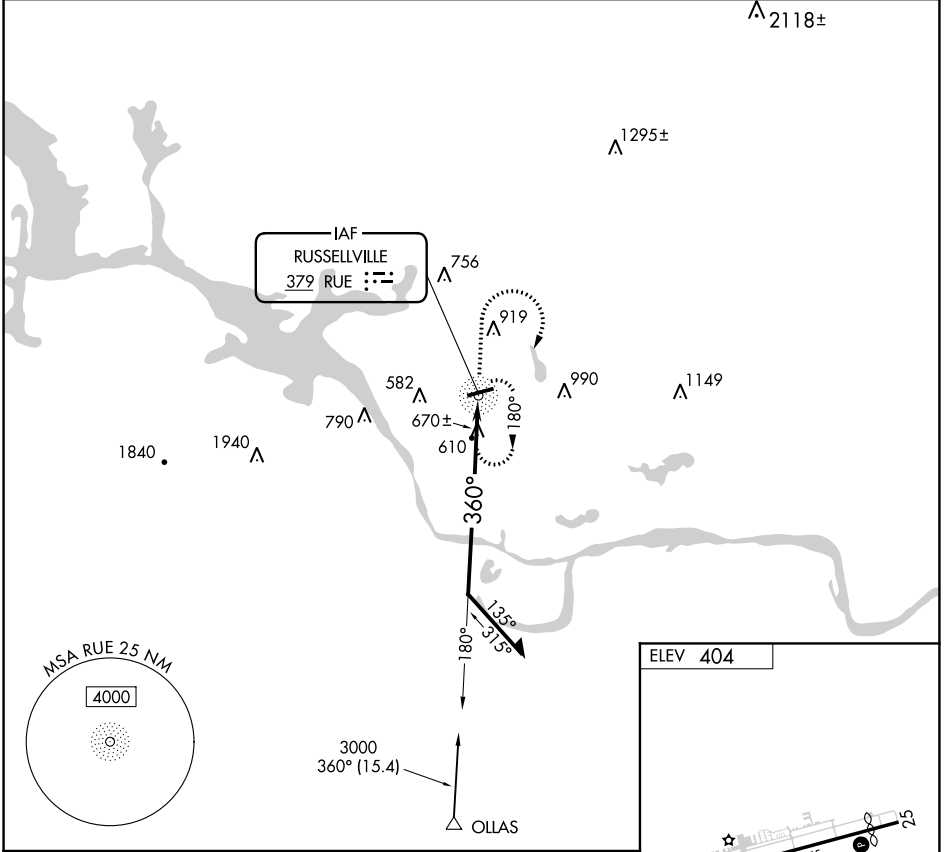

NDB RUE 379	APP CRS 360°	Rwy Idg TDZE Apt Elev N/A N/A 404
-----------------------	------------------------	---

NDB-A

RUSSELLVILLE RGNL (RUE)

▲ NA

MISSED APPROACH: Climb to 3000 then right turn direct RUE NDB and hold.

ASOS 132.475	RAZORBACK APP CON 120.9 343.75	MEMPHIS CENTER 128.475 377.15	UNICOM 122.7 (CTAF) 0
------------------------	--	---	---------------------------------

CATEGORY	A	B	C	D
CIRCLING	1240-1 836 (900-1)	1240-1¼ 836 (900-1¼)	1240-2½ 836 (900-2½)	1240-2¾ 836 (900-2¾)

SC-1, 25 FEB 2021 to 25 MAR 2021

SC-1, 25 FEB 2021 to 25 MAR 2021