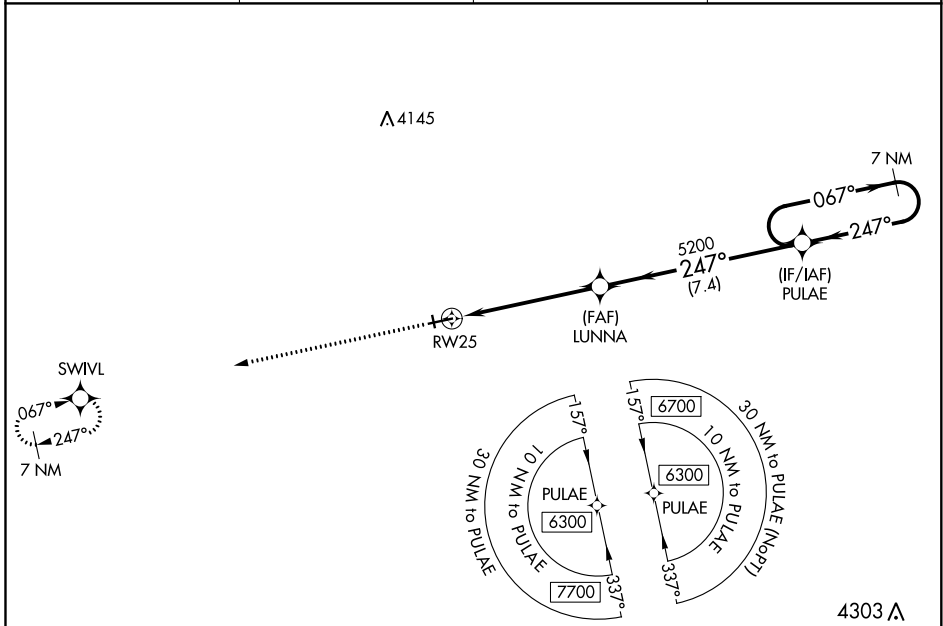

WAAS CH 61229 W25A	APP CRS 247°	Rwy Idg TDZE 3453 Apt Elev 3490
--	------------------------	---

RNAV (GPS) RWY 25

ROUNDUP (R.P.X)

NA When VGSI inop, Circling to Rwy 7 NA at night. Baro-VNAV NA. Use Billings altimeter setting; when not received, procedure NA. DME/DME RNP-0.3 NA.

MISSED APPROACH: Climb to 6600 direct SWIVL and hold

BIL ASOS 126.3	SALT LAKE CENTER 126.85 305.2	UNICOM 122.8 (CTAF)	122.7
--------------------------	---	-------------------------------	--------------

ELEV 3490	TDZE 3453
-----------	-----------

CATEGORY	A	B	C	D
LPV DA	3768-1		315 (300-1)	
LNAV/VNAV DA	3818-1¼		365 (400-1¼)	
LNAV MDA	3900-1	447 (500-1)	3900-1⅔	447 (500-1⅔)
CIRCLING	4000-1	510 (600-1)	4000-1½ 510 (600-1½)	4040-2 550 (600-2)

NW-1, 25 FEB 2021 to 25 MAR 2021

NW-1, 25 FEB 2021 to 25 MAR 2021