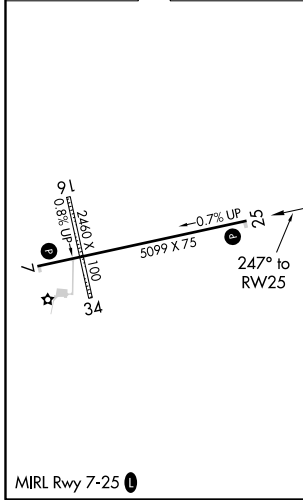

WAAS CH 61229 W25A	APP CRS 247°	Rwy Idg TDZE 3453 Apt Elev 3490
--	------------------------	---

RNAV (GPS) RWY 25

ROUNDUP (R.P.X)

NA When VGSI inop, Circling to Rwy 7 NA at night. Baro-VNAV NA. Use Billings altimeter setting; when not received, procedure NA. DME/DME RNP-0.3 NA.

MISSED APPROACH: Climb to 6600 direct SWIVL and hold

BIL ASOS 126.3	SALT LAKE CENTER 126.85 305.2	UNICOM 122.8 (CTAF)	122.7
--------------------------	---	-------------------------------	--------------

ELEV 3490	TDZE 3453
-----------	-----------

CATEGORY	A	B	C	D
LPV DA	3768-1		315 (300-1)	
LNAV/VNAV DA	3818-1¼		365 (400-1¼)	
LNAV MDA	3900-1	447 (500-1)	3900-1⅔	447 (500-1⅔)
CIRCLING	4000-1	510 (600-1)	4000-1½ 510 (600-1½)	4040-2 550 (600-2)