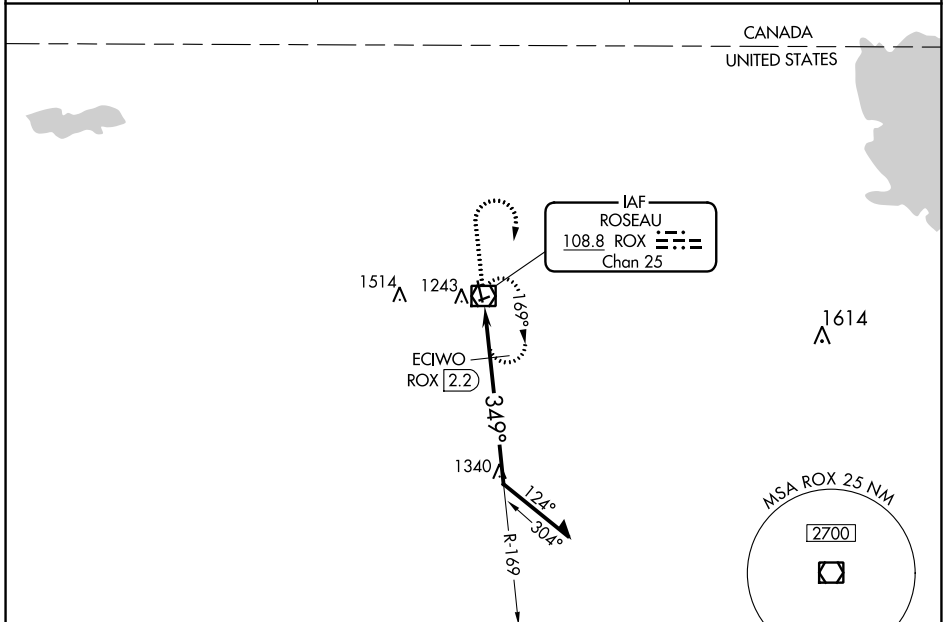

VOR/DME ROX 108.8 Chan 25	APP CRS 349°	Rwy Idg TDZE Apt Elev	4401 1060 1060
---	------------------------	-----------------------------	---

VOR RWY 34

ROSEAU MUNI/RUDY BILLBERG FIELD (ROX)

▽ If local altimeter setting not received, use Warroad altimeter setting and increase all MDAs 40 feet.
△ NA VDP NA when using Warroad altimeter setting.
 Visibility reduction by helicopters NA.

MISSED APPROACH: Climb to 3000 then right turn direct ROX VOR/DME and hold.

AWOS-3 108.8	MINNEAPOLIS CENTER 134.75 251.1	UNICOM 122.8 (CTAF) 📻
------------------------	---	--

CATEGORY	A	B	C	D
S-34	1700-1	640 (700-1)	1700-1¾ 640 (700-1¾)	1700-2 640 (700-2)
CIRCLING	1700-1	640 (700-1)	1700-1¾ 640 (700-1¾)	1700-2 640 (700-2)
ECIWO FIX MINIMUMS				
S-34	1560-1	500 (500-1)	1560-1¼ 500 (500-1¼)	1560-1½ 500 (500-1½)
CIRCLING	1600-1	540 (600-1)	1600-1½ 540 (600-1½)	1640-2 580 (600-2)