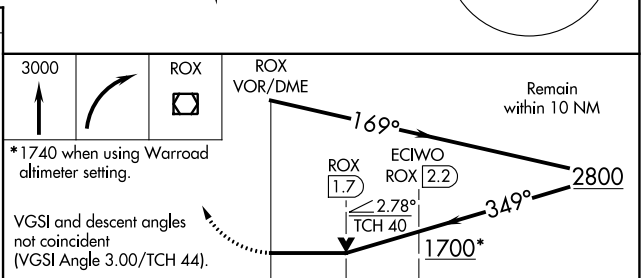

VOR/DME ROX 108.8 Chan 25	APP CRS 349°	Rwy Idg TDZE Apt Elev	4401 1060 1060
---	------------------------	-----------------------------	---

VOR RWY 34

ROSEAU MUNI/RUDY BILLBERG FIELD (ROX)

▽ If local altimeter setting not received, use Warroad altimeter setting and increase all MDAs 40 feet.
△ NA VDP NA when using Warroad altimeter setting.
 Visibility reduction by helicopters NA.

MISSED APPROACH: Climb to 3000 then right turn direct ROX VOR/DME and hold.

AWOS-3 108.8	MINNEAPOLIS CENTER 134.75 251.1	UNICOM 122.8 (CTAF) 📻
------------------------	---	--

CATEGORY	A	B	C	D
S-34	1700-1	640 (700-1)	1700-1¾ 640 (700-1¾)	1700-2 640 (700-2)
CIRCLING	1700-1	640 (700-1)	1700-1¾ 640 (700-1¾)	1700-2 640 (700-2)
ECIWO FIX MINIMUMS				
S-34	1560-1	500 (500-1)	1560-1¼ 500 (500-1¼)	1560-1½ 500 (500-1½)
CIRCLING	1600-1	540 (600-1)	1600-1½ 540 (600-1½)	1640-2 580 (600-2)