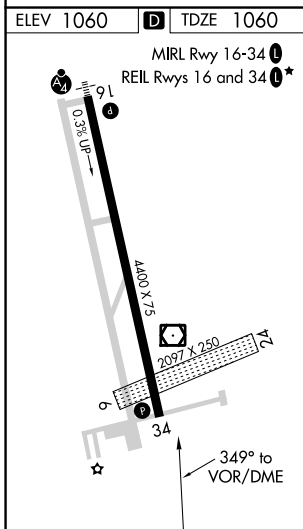

VOR/DME ROX 108.8 Chan 25	APP CRS 349°	Rwy Idg TDZE Apt Elev	4401 1060 1060
---	------------------------	-----------------------------	---

VOR RWY 34

ROSEAU MUNI/RUDY BILLBERG FIELD (ROX)

▽ If local altimeter setting not received, use Warroad altimeter setting and increase all MDAs 40 feet.
△ NA VDP NA when using Warroad altimeter setting.
 Visibility reduction by helicopters NA.

MISSED APPROACH: Climb to 3000 then right turn direct ROX VOR/DME and hold.

AWOS-3 108.8	MINNEAPOLIS CENTER 134.75 251.1	UNICOM 122.8 (CTAF) 📻
------------------------	---	--

CATEGORY	A	B	C	D
S-34	1700-1	640 (700-1)	1700-1¾ 640 (700-1¾)	1700-2 640 (700-2)
CIRCLING	1700-1	640 (700-1)	1700-1¾ 640 (700-1¾)	1700-2 640 (700-2)
ECIWO FIX MINIMUMS				
S-34	1560-1	500 (500-1)	1560-1¼ 500 (500-1¼)	1560-1½ 500 (500-1½)
CIRCLING	1600-1	540 (600-1)	1600-1½ 540 (600-1½)	1640-2 580 (600-2)