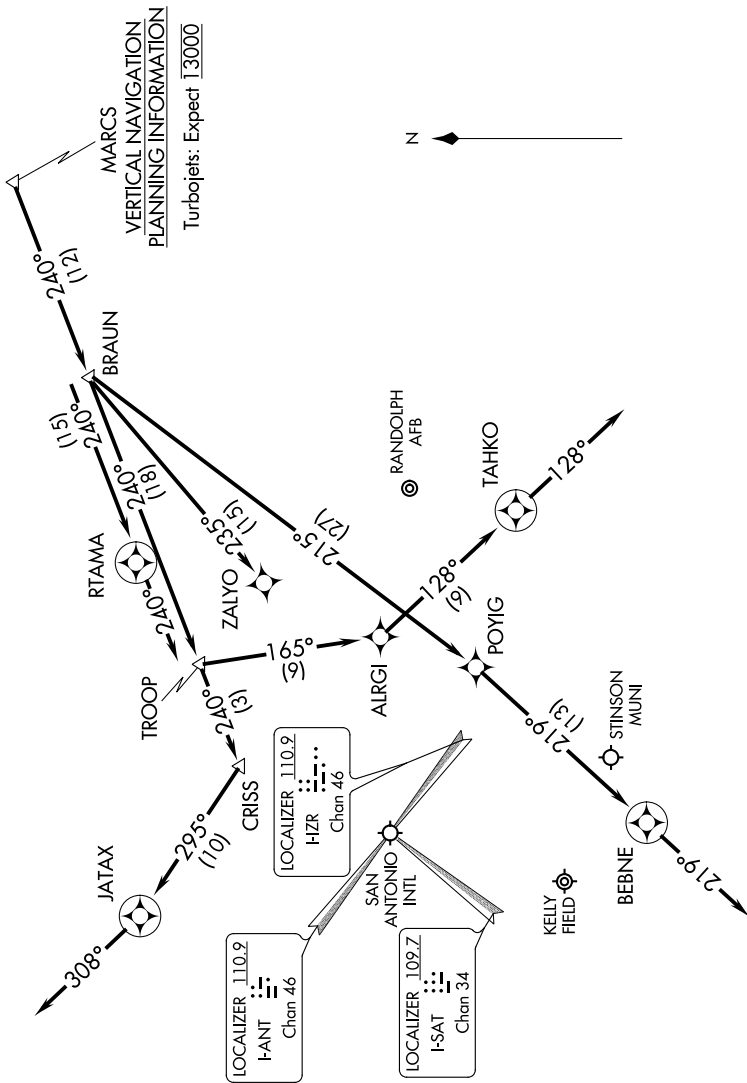

BRAUN THREE ARRIVAL (RNAV) Arrival Routes

SAN ANTONIO, TEXAS

SAN ANTONIO APP CON
 127.1 269.1
 KRND ATIS ★
 290.525
 SAT D-ATIS
 118.9
 SKF ATIS
 120.45 273.5
 SSF ATIS
 128.8

NOTE: Chart not to scale

SC-3, 25 FEB 2021 to 25 MAR 2021

NOTE: RADAR required.

NOTE: RNAV 1.

NOTE: DME/DME/IRU or GPS required.

NOTE: WAILN Transition for Houston Terminal Area Departures only.

(NARRATIVE ON FOLLOWING PAGE)

SC-3, 25 FEB 2021 to 25 MAR 2021

BRAUN THREE ARRIVAL (RNAV) Arrival Routes

SAN ANTONIO, TEXAS