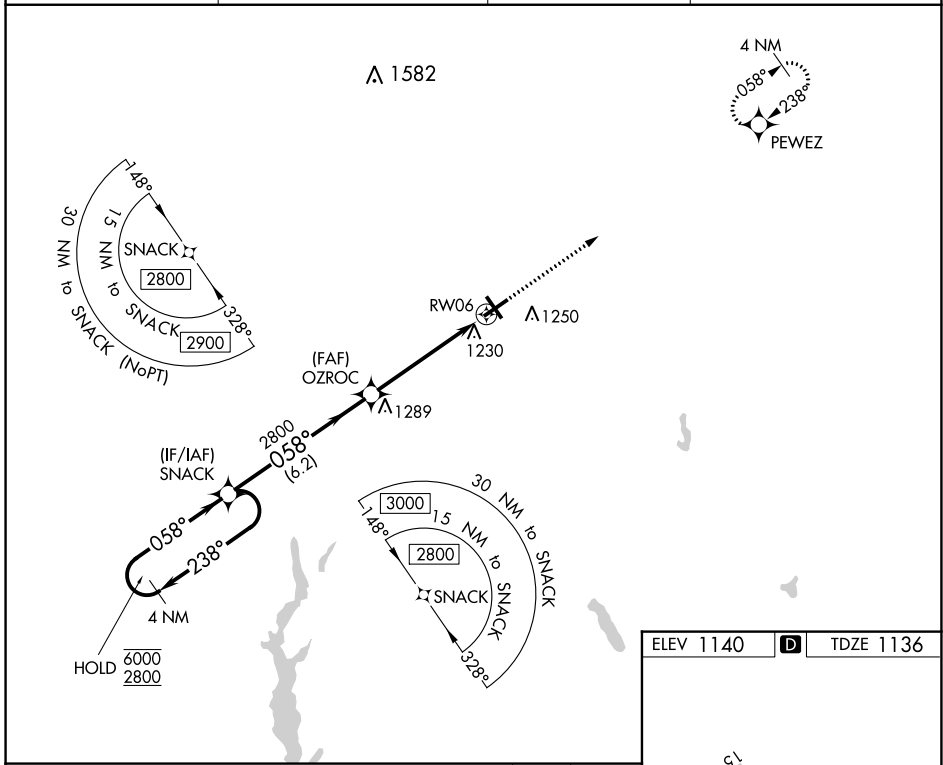

WAAS CH 72842 W06A	APP CRS 058°	Rwy Idg TDZE Apt Elev	5200 1136 1140
--	------------------------	-----------------------------	---

RNAV (GPS) RWY 6

RICHMOND MUNI (RID)

RNP APCH.		MISSED APPROACH: Climb to 2700 direct PEWEZ and hold.	
<p>▼ Circling Rwy 15 NA at night. Rwy 6 helicopter visibility reduction below 3/4 SM NA.</p>			
AWOS-3 121.225	COLUMBUS APP CON 118.425 352.05	CLNC DEL 133.55	UNICOM 122.7 (CTAF)

EC-2, 25 FEB 2021 to 25 MAR 2021

EC-2, 25 FEB 2021 to 25 MAR 2021

ELEV 1140	D	TDZE 1136
-----------	----------	-----------

CATEGORY	A	B	C	D
LP MDA	1500-1		364 (400-1)	
RNAV MDA	1520-1	384 (400-1)	1520-1 1/8	384 (400-1 1/8)
C CIRCLING	1600-1	460 (500-1)	1600-1 1/2	1700-2
			460 (500-1 1/2)	560 (600-2)

RLS Rwy 24
MRL Rws 15-33 and 6-24 **D**
REL Rws 6 and 24 **D**