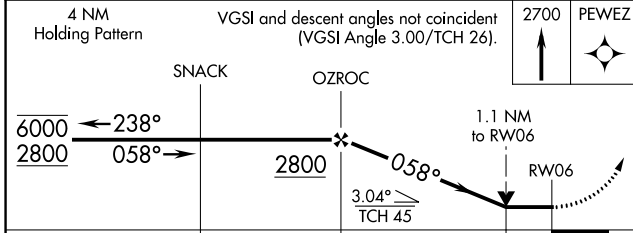

WAAS CH 72842 W06A	APP CRS 058°	Rwy Idg TDZE Apt Elev	5200 1136 1140

RNAV (GPS) RWY 6

RICHMOND MUNI (RID)

RNP APCH.		MISSED APPROACH: Climb to 2700 direct PEWEZ and hold.	
▼ Circling Rwy 15 NA at night. Rwy 6 helicopter visibility reduction below 3/4 SM NA.			
AWOS-3 121.225	COLUMBUS APP CON 118.425 352.05	CLNC DEL 133.55	UNICOM 122.7 (CTAF)

EC-2, 25 FEB 2021 to 25 MAR 2021

EC-2, 25 FEB 2021 to 25 MAR 2021

ELEV 1140	D	TDZE 1136

CATEGORY	A	B	C	D
LP MDA	1500-1		364 (400-1)	
RNAV MDA	1520-1	384 (400-1)	1520-1 1/8	384 (400-1 1/8)
C CIRCLING	1600-1	460 (500-1)	1600-1 1/2	1700-2
			460 (500-1 1/2)	560 (600-2)

RLS Rwy 24
MRL Rws 15-33 and 6-24 **D**
REL Rws 6 and 24 **D**