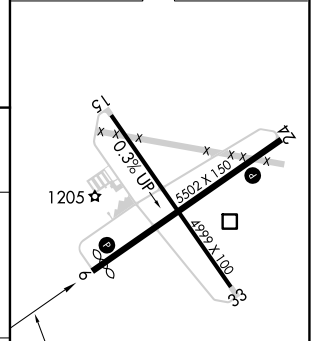

ELEV 1140	D	TDZE 1136