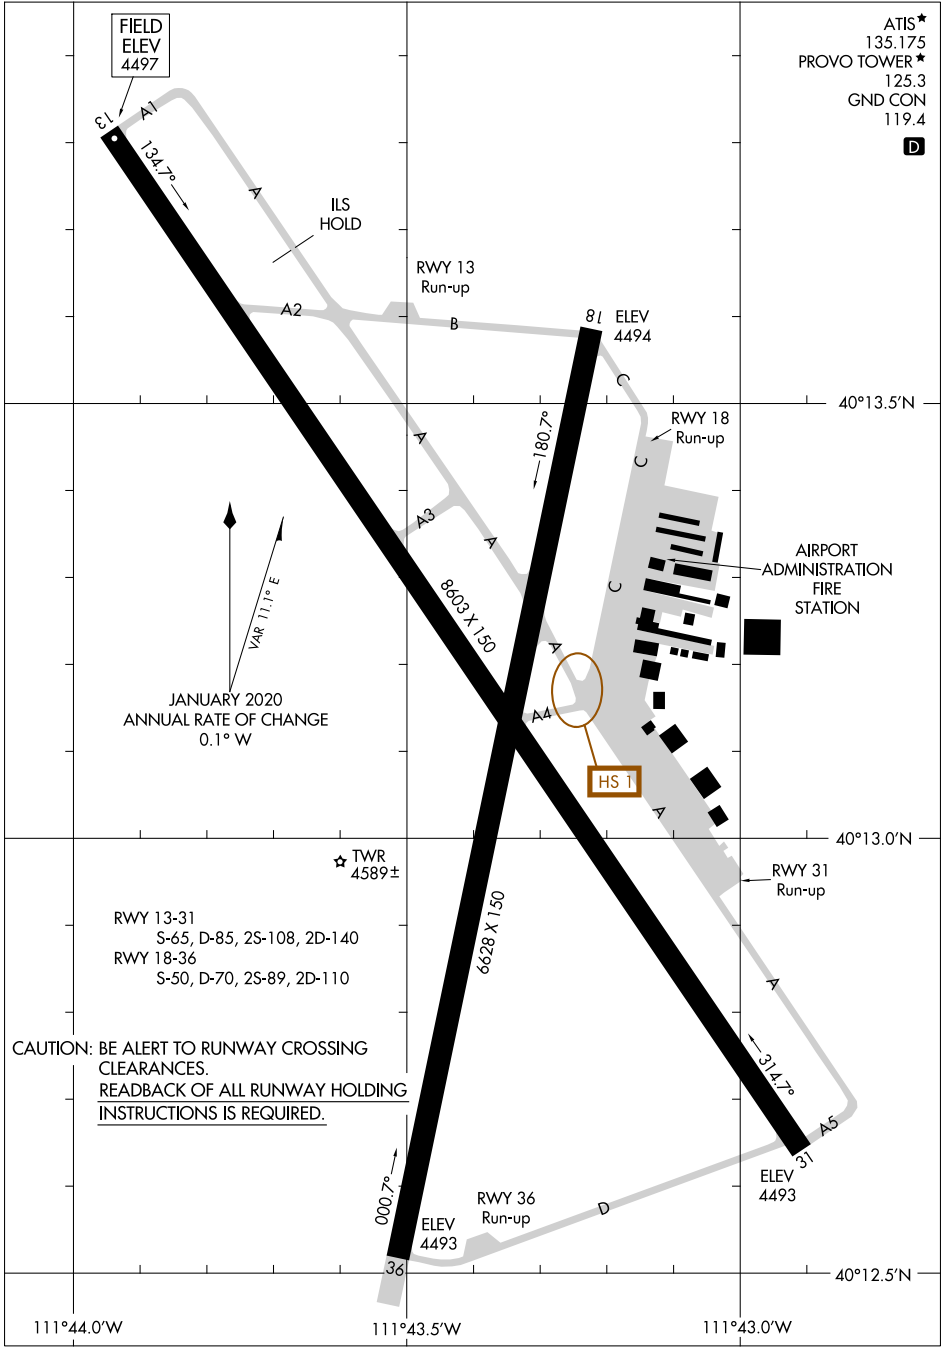

AIRPORT DIAGRAM

AL-683 (FAA)

PROVO MUNI (PVU)
PROVO, UTAH

SW-4, 25 FEB 2021 to 25 MAR 2021

SW-4, 25 FEB 2021 to 25 MAR 2021

CAUTION: BE ALERT TO RUNWAY CROSSING CLEARANCES.
READBACK OF ALL RUNWAY HOLDING INSTRUCTIONS IS REQUIRED.