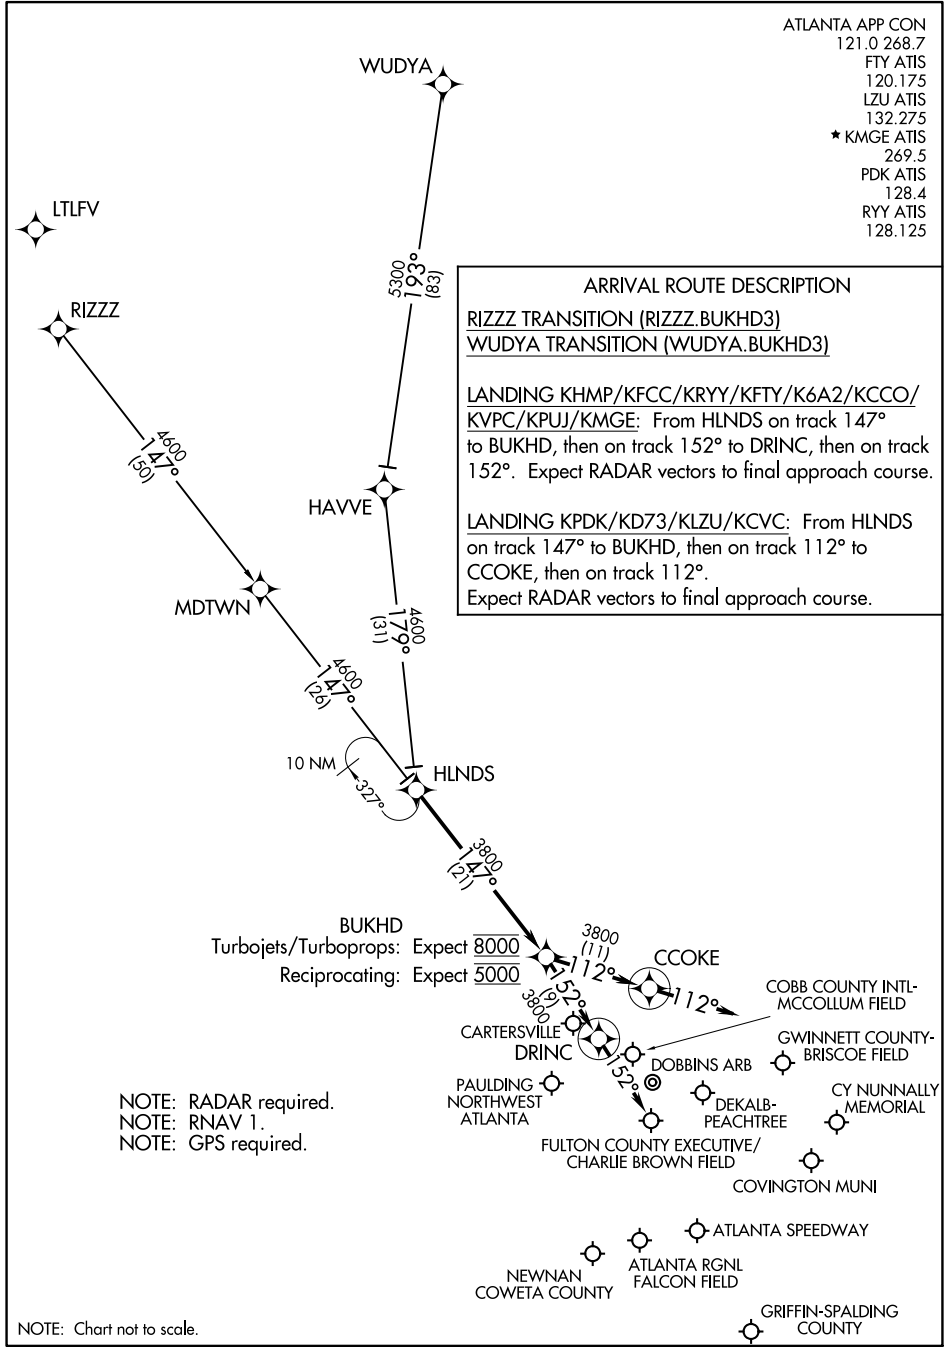

# BUKHD THREE ARRIVAL (RNAV)

ATLANTA, GEORGIA

ATLANTA APP CON  
 121.0 268.7  
 FTY ATIS  
 120.175  
 LZU ATIS  
 132.275  
 ★ KMGE ATIS  
 269.5  
 PDK ATIS  
 128.4  
 RYY ATIS  
 128.125

**ARRIVAL ROUTE DESCRIPTION**

RIZZZ TRANSITION (RIZZZ.BUKHD3)  
WUDYA TRANSITION (WUDYA.BUKHD3)

LANDING KHMP/KFCC/KRYY/KFTY/K6A2/KCCO/  
 KVPC/KPUJ/KMGE: From HLNDS on track 147°  
 to BUKHD, then on track 152° to DRINC, then on track  
 152°. Expect RADAR vectors to final approach course.

LANDING KPKD/KD73/KLZU/KCVC: From HLNDS  
 on track 147° to BUKHD, then on track 112° to  
 CCOKE, then on track 112°.  
 Expect RADAR vectors to final approach course.

NOTE: RADAR required.  
 NOTE: RNAV 1.  
 NOTE: GPS required.

NOTE: Chart not to scale.

SE-4, 25 FEB 2021 to 25 MAR 2021

SE-4, 25 FEB 2021 to 25 MAR 2021