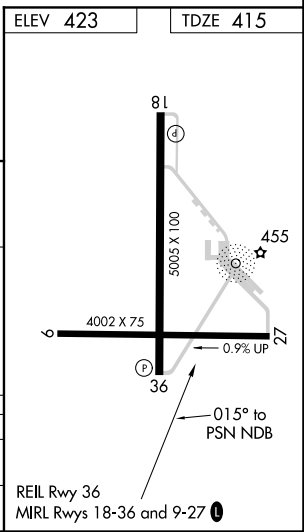

NDB PSN 375	APP CRS 015°	Rwy Idg TDZE Apt Elev	5005 415 423
-----------------------	------------------------	-----------------------------	---

NDB RWY 36

PALESTINE MUNI (PSN)

NA When local altimeter setting not received, use C. David Campbell Field-Corsicana Muni altimeter setting and increase all MDA 100 feet. Circling Rwy 9, 27 NA at night.

MISSED APPROACH: Climb to 2500 then right turn direct PSN NDB and hold.

AWOS-3 118.025	FORT WORTH CENTER 135.25 265.1	UNICOM 122.7 (CTAF) 0
--------------------------	--	---------------------------------

SC-5, 25 FEB 2021 to 25 MAR 2021

SC-5, 25 FEB 2021 to 25 MAR 2021

CATEGORY	A	B	C	D
S-36	1000-1 585 (600-1)		1000-1½ 585 (600-1½)	1000-1¾ 585 (600-1¾)
CIRCLING	1000-1 577 (600-1)	1040-1 617 (700-1)	1040-1¾ 617 (700-1¾)	1060-2 637 (700-2)