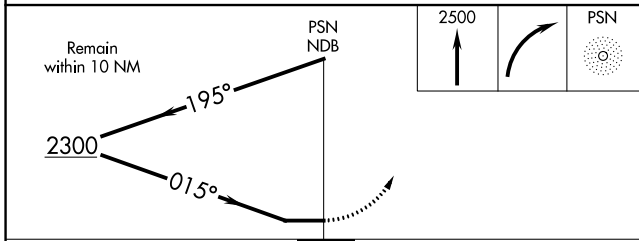

MISSED APPROACH: Climb to 2500 then right turn direct PSN NDB and hold.

AWOS-3 118.025	FORT WORTH CENTER 135.25 265.1	UNICOM 122.7 (CTAF) 0
--------------------------	--	---------------------------------

SC-5, 25 FEB 2021 to 25 MAR 2021

SC-5, 25 FEB 2021 to 25 MAR 2021

CATEGORY	A	B	C	D
S-36	1000-1 585 (600-1)		1000-1½ 585 (600-1½)	1000-1¾ 585 (600-1¾)
CIRCLING	1000-1 577 (600-1)	1040-1 617 (700-1)	1040-1¾ 617 (700-1¾)	1060-2 637 (700-2)