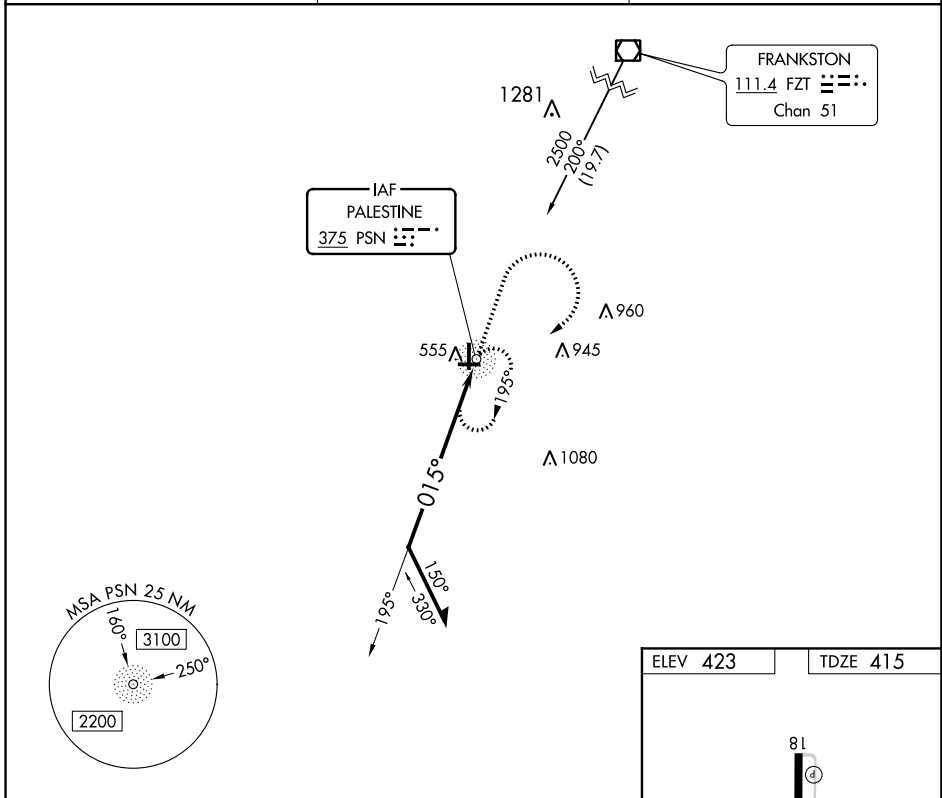

NDB PSN 375	APP CRS 015°	Rwy Idg TDZE Apt Elev	5005 415 423
-----------------------	------------------------	-----------------------------	---

NDB RWY 36

PALESTINE MUNI (PSN)

NA When local altimeter setting not received, use C. David Campbell Field-Corsicana Muni altimeter setting and increase all MDA 100 feet. Circling Rwy 9, 27 NA at night.

MISSED APPROACH: Climb to 2500 then right turn direct PSN NDB and hold.

AWOS-3 118.025	FORT WORTH CENTER 135.25 265.1	UNICOM 122.7 (CTAF) 0
--------------------------	--	---------------------------------

SC-5, 25 FEB 2021 to 25 MAR 2021

SC-5, 25 FEB 2021 to 25 MAR 2021

CATEGORY	A	B	C	D
S-36	1000-1 585 (600-1)		1000-1½ 585 (600-1½)	1000-1¾ 585 (600-1¾)
CIRCLING	1000-1 577 (600-1)	1040-1 617 (700-1)	1040-1¾ 617 (700-1¾)	1060-2 637 (700-2)