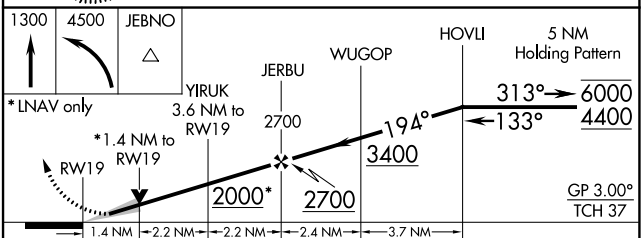

CATEGORY	A	B	C	D
LPV DA		1062-¾	250 (300-¾)	
LNAV/VNAV DA		1109-⅞	297 (300-⅞)	
LNAV MDA	1300-1	488 (500-1)	1300-1⅓	488 (500-1⅓)
C CIRCLING	1300-1 461 (500-1)	1380-1 541 (600-1)	1440-1¾ 601 (700-1¾)	1700-2¾ 861 (900-2¾)

SW-3, 25 FEB 2021 to 25 MAR 2021

SW-3, 25 FEB 2021 to 25 MAR 2021