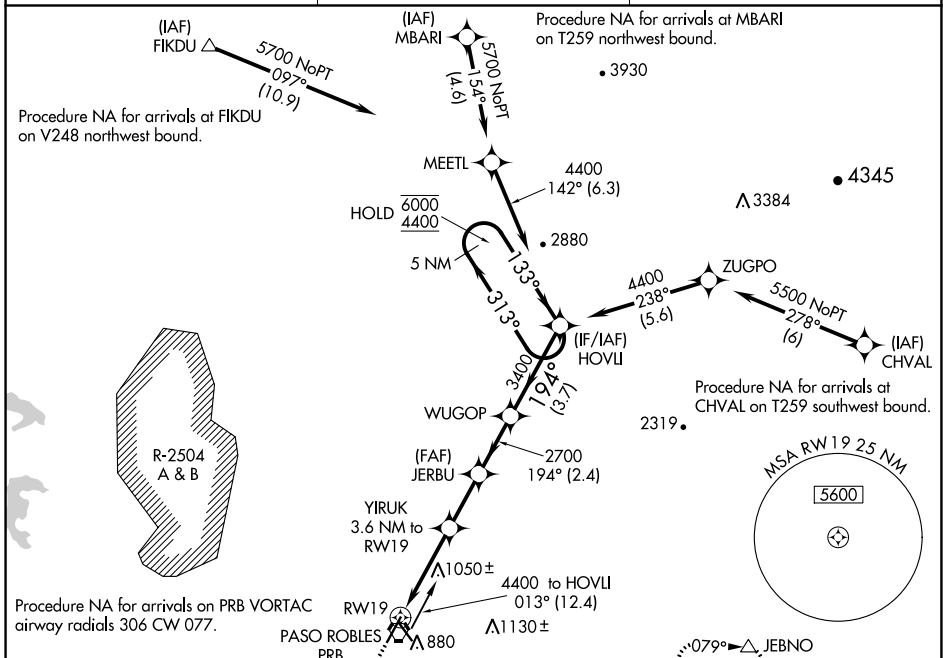

WAAS CH 93843 W19A	APP CRS 194°	Rwy Idg TDZE Apt Elev	6008 812 839
---------------------------------	------------------------	-----------------------------	---

RNAV (GPS) RWY 19

PASO ROBLES MUNI (P.R.B)

RNP APCH.	MISSED APPROACH: Climb to 1300 then climbing left turn to 4500 direct JEBNO and hold, continue climb-in-hold to 4500.
<p>▼ For uncompensated Baro-VNAV systems, LNAV/VNAV NA below -5°C or above 54°C.</p> <p>▲</p>	

ASOS 120.125	OAKLAND CENTER 128.7 307.0	UNICOM 123.0 (CTAF) 0
------------------------	--------------------------------------	---------------------------------

ELEV 839	TDZE 812
----------	----------

CATEGORY	A	B	C	D
LPV DA		1062-¾	250 (300-¾)	
LNAV/VNAV DA		1109-⅞	297 (300-⅞)	
LNAV MDA	1300-1	488 (500-1)	1300-1⅓	488 (500-1⅓)
C CIRCLING	1300-1 461 (500-1)	1380-1 541 (600-1)	1440-1¾ 601 (700-1¾)	1700-2¾ 861 (900-2¾)

SW-3, 25 FEB 2021 to 25 MAR 2021

SW-3, 25 FEB 2021 to 25 MAR 2021