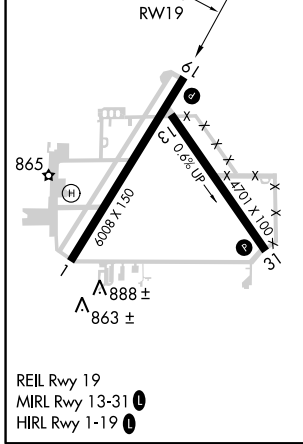

CATEGORY	A	B	C	D
LPV DA		1062-¾	250 (300-¾)	
LNAV/VNAV DA		1109-⅞	297 (300-⅞)	
LNAV MDA	1300-1	488 (500-1)	1300-1⅓	488 (500-1⅓)
C CIRCLING	1300-1 461 (500-1)	1380-1 541 (600-1)	1440-1¾ 601 (700-1¾)	1700-2¾ 861 (900-2¾)

SW-3, 25 FEB 2021 to 25 MAR 2021

SW-3, 25 FEB 2021 to 25 MAR 2021