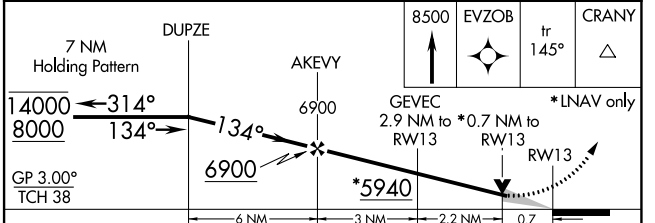

CATEGORY	A	B	C	D
LPV DA		5296-1	250 (200-1)	
LNAV/VNAV DA		5296-1	250 (200-1)	
LNAV MDA		5300-1	254 (300-1)	
CIRCLING	5500-1 404 (500-1)	5560-1 464 (500-1)	5560-1½ 464 (500-1½)	5660-2 564 (600-2)

NW-1, 25 FEB 2021 to 25 MAR 2021

NW-1, 25 FEB 2021 to 25 MAR 2021