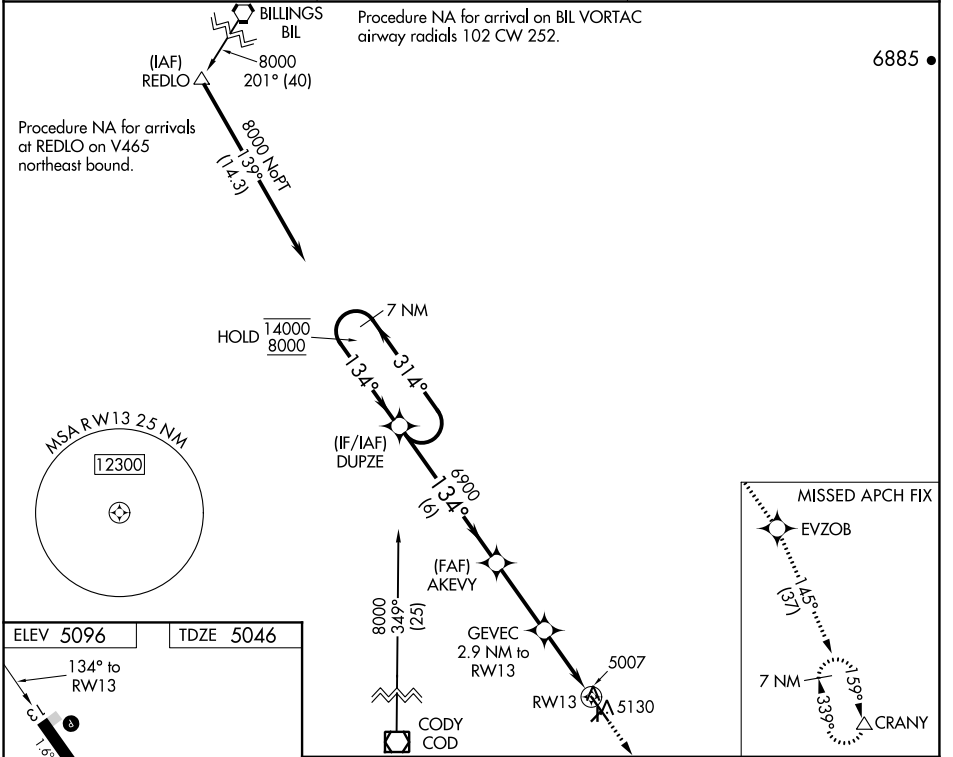

WAAS CH 90233 W13A	APP CRS 134°	Rwy Idg TDZE Apt Elev	6200 5046 5096
--	------------------------	-----------------------------	---

RNAV (GPS) RWY 13

POWELL MUNI (POY)

RNP APCH.

NA Circling NA to Rwys 3, 17, 21 and 35. For uncompensated Baro-VNAV systems, LNAV/VNAV NA below -25°C or above 51°C. Baro-VNAV and VDP NA when using Cody altimeter setting. When local altimeter setting not received, use Cody altimeter setting and increase all DA 54 feet and all MDA 60 feet.

MISSED APPROACH: Climb to 8500 direct EVZOB and on track 145° to CRANY and hold.

AWOS-3 119.275	SALT LAKE CENTER 127.75 351.9	UNICOM 122.7 (CTAF)
--------------------------	---	-------------------------------

ELEV 5096	TDZE 5046
-----------	-----------

CATEGORY	A	B	C	D
LPV DA		5296-1	250 (200-1)	
LNAV/VNAV DA		5296-1	250 (200-1)	
LNAV MDA		5300-1	254 (300-1)	
CIRCLING	5500-1 404 (500-1)	5560-1 464 (500-1)	5560-1½ 464 (500-1½)	5660-2 564 (600-2)

NW-1, 25 FEB 2021 to 25 MAR 2021

NW-1, 25 FEB 2021 to 25 MAR 2021