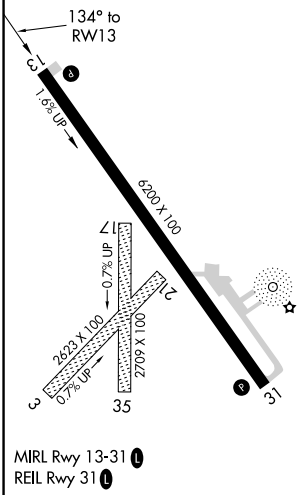

WAAS CH 90233 W13A	APP CRS 134°	Rwy Idg TDZE Apt Elev	6200 5046 5096
--	------------------------	-----------------------------	---

RNAV (GPS) RWY 13

POWELL MUNI (POY)

RNP APCH.

NA Circling NA to Rwys 3, 17, 21 and 35. For uncompensated Baro-VNAV systems, LNAV/VNAV NA below -25°C or above 51°C. Baro-VNAV and VDP NA when using Cody altimeter setting. When local altimeter setting not received, use Cody altimeter setting and increase all DA 54 feet and all MDA 60 feet.

MISSED APPROACH: Climb to 8500 direct EVZOB and on track 145° to CRANY and hold.

AWOS-3 119.275	SALT LAKE CENTER 127.75 351.9	UNICOM 122.7 (CTAF)
--------------------------	---	-------------------------------

ELEV 5096	TDZE 5046
-----------	-----------

CATEGORY	A	B	C	D
LPV DA		5296-1	250 (200-1)	
LNAV/VNAV DA		5296-1	250 (200-1)	
LNAV MDA		5300-1	254 (300-1)	
CIRCLING	5500-1 404 (500-1)	5560-1 464 (500-1)	5560-1½ 464 (500-1½)	5660-2 564 (600-2)