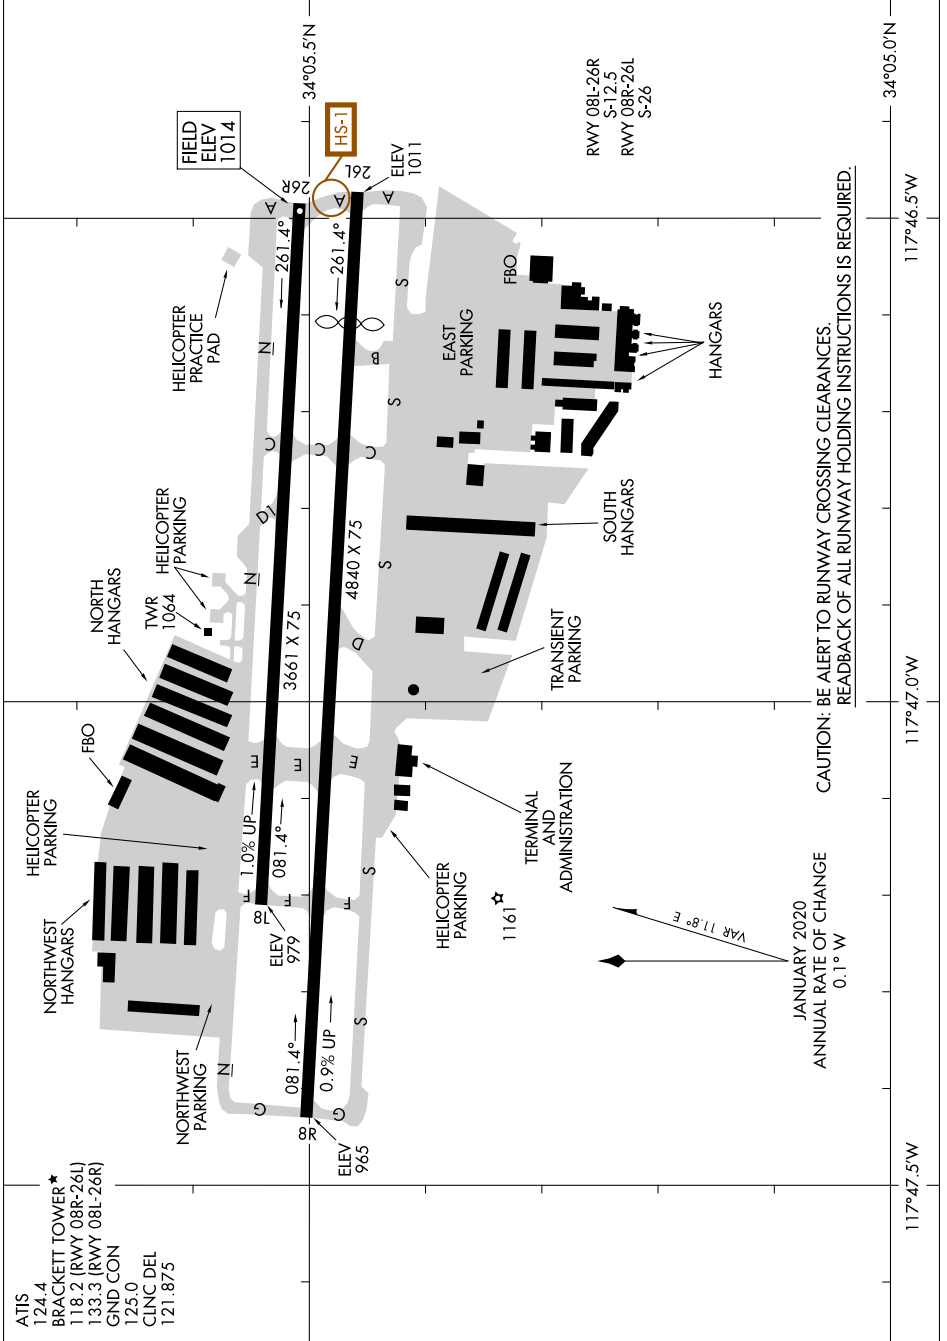

AIRPORT DIAGRAM

AL-5218 (FAA)

BRACKETT FIELD (POC)
LA VERNE, CALIFORNIA

SW-3, 25 FEB 2021 to 25 MAR 2021

SW-3, 25 FEB 2021 to 25 MAR 2021

AIRPORT DIAGRAM

LA VERNE, CALIFORNIA
BRACKETT FIELD (POC)