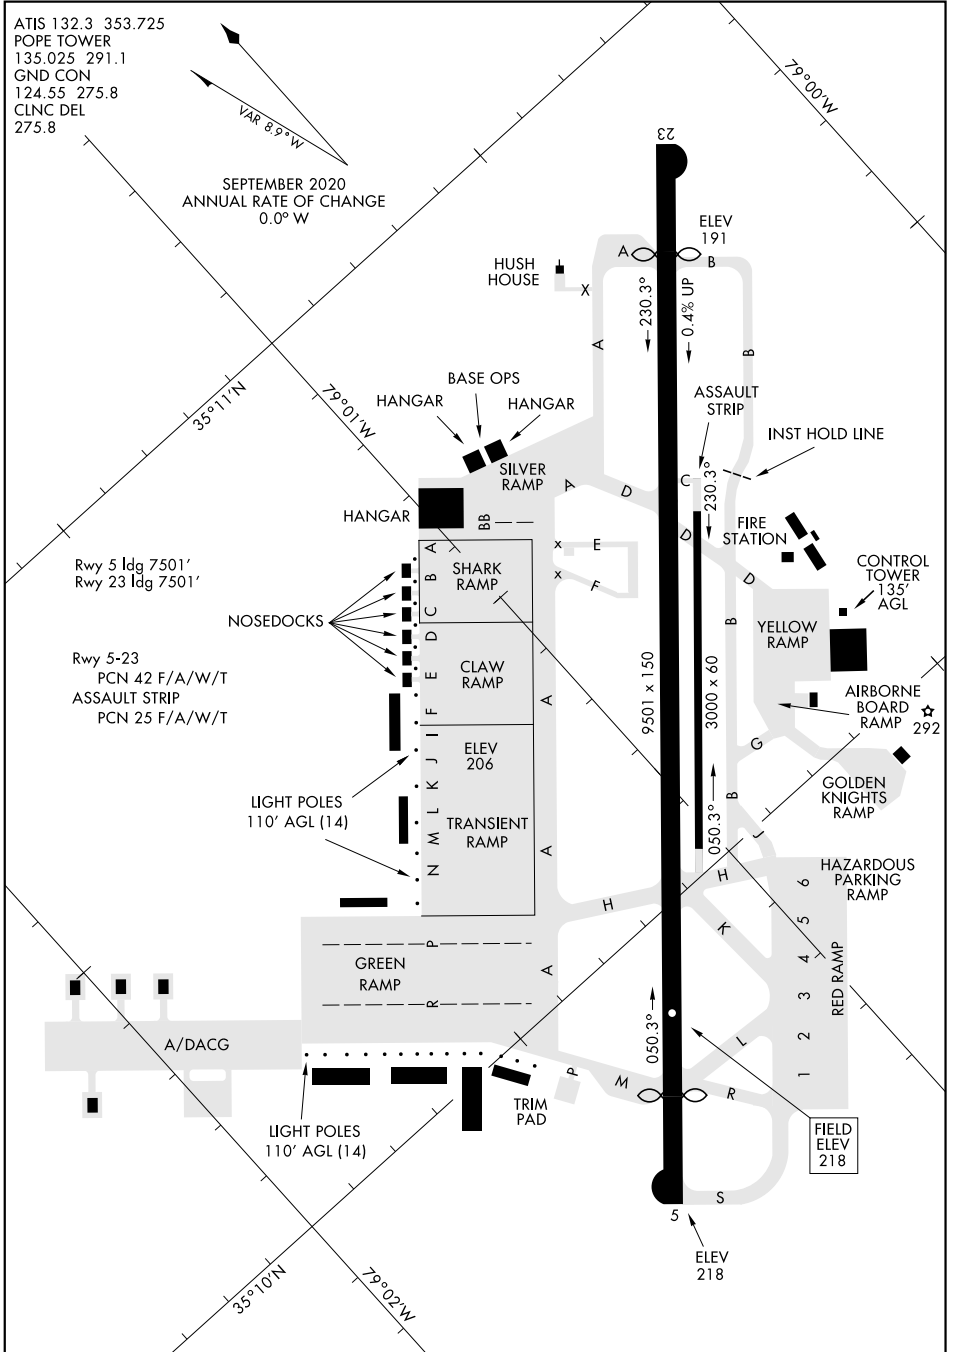

AIRPORT DIAGRAM

AFD-147 [USAF]

POPE AAF (KPOB)
FORT BRAGG, NORTH CAROLINA

ATIS 132.3 353.725
POPE TOWER
135.025 291.1
GND CON
124.55 275.8
CLNC DEL
275.8

SEPTEMBER 2020
ANNUAL RATE OF CHANGE
0.0° W

VAR 8.9° W

SE-2, 25 FEB 2021 to 25 MAR 2021

SE-2, 25 FEB 2021 to 25 MAR 2021

AIRPORT DIAGRAM

FORT BRAGG, NORTH CAROLINA
POPE AAF (KPOB)