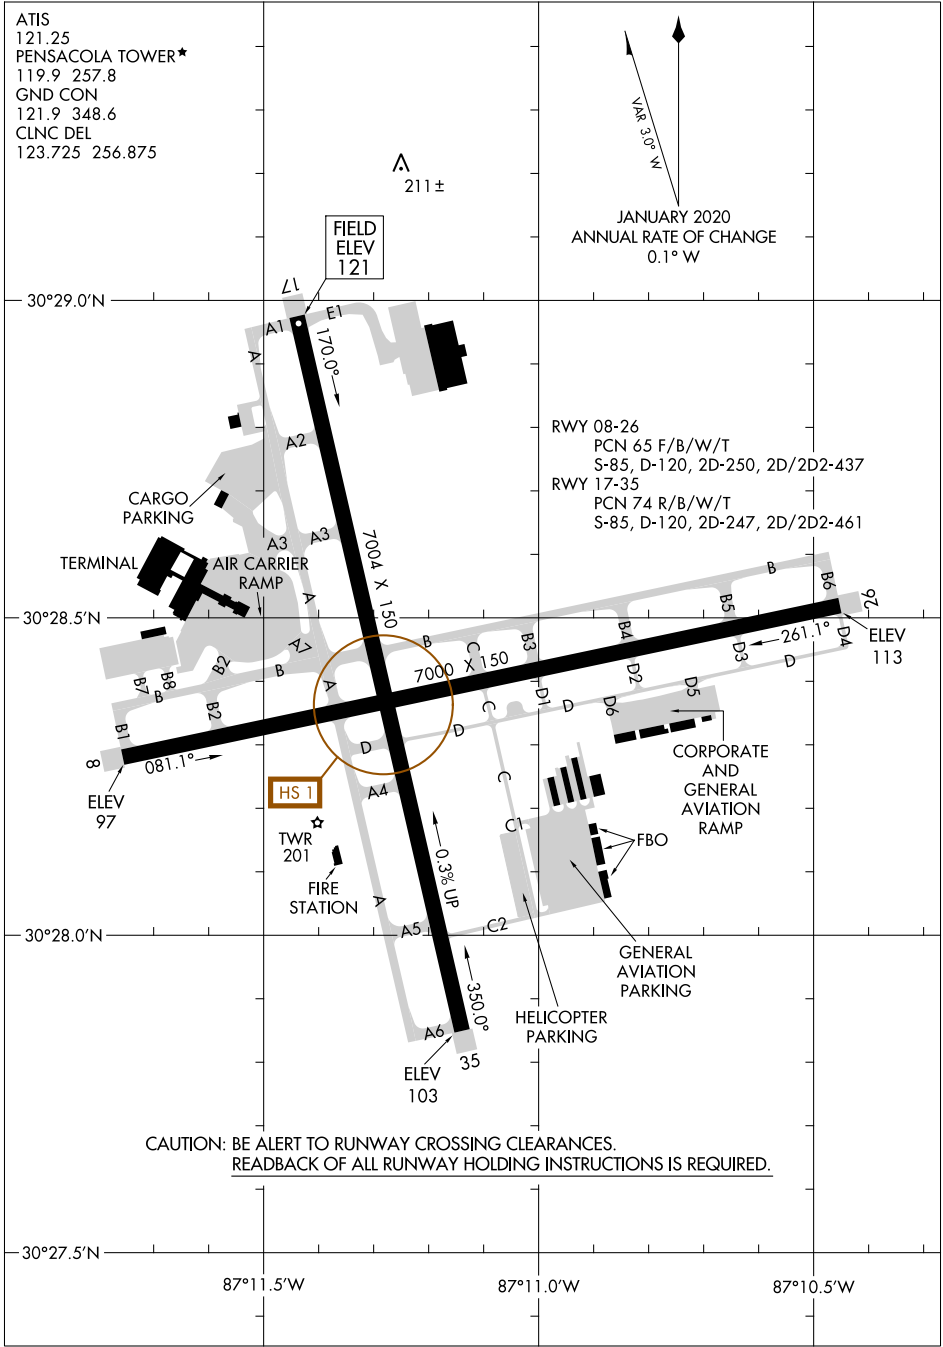

21056

AIRPORT DIAGRAM

AL-318 (FAA)

PENSACOLA INTL (PNS)
PENSACOLA, FLORIDA

ATIS
121.25
PENSACOLA TOWER★
119.9 257.8
GND CON
121.9 348.6
CLNC DEL
123.725 256.875

△
211±

FIELD
ELEV
121

VAR 3.0° W
JANUARY 2020
ANNUAL RATE OF CHANGE
0.1° W

SE-3, 25 FEB 2021 to 25 MAR 2021

SE-3, 25 FEB 2021 to 25 MAR 2021

CAUTION: BE ALERT TO RUNWAY CROSSING CLEARANCES.
READBACK OF ALL RUNWAY HOLDING INSTRUCTIONS IS REQUIRED.

AIRPORT DIAGRAM
21056

PENSACOLA, FLORIDA
PENSACOLA INTL (PNS)