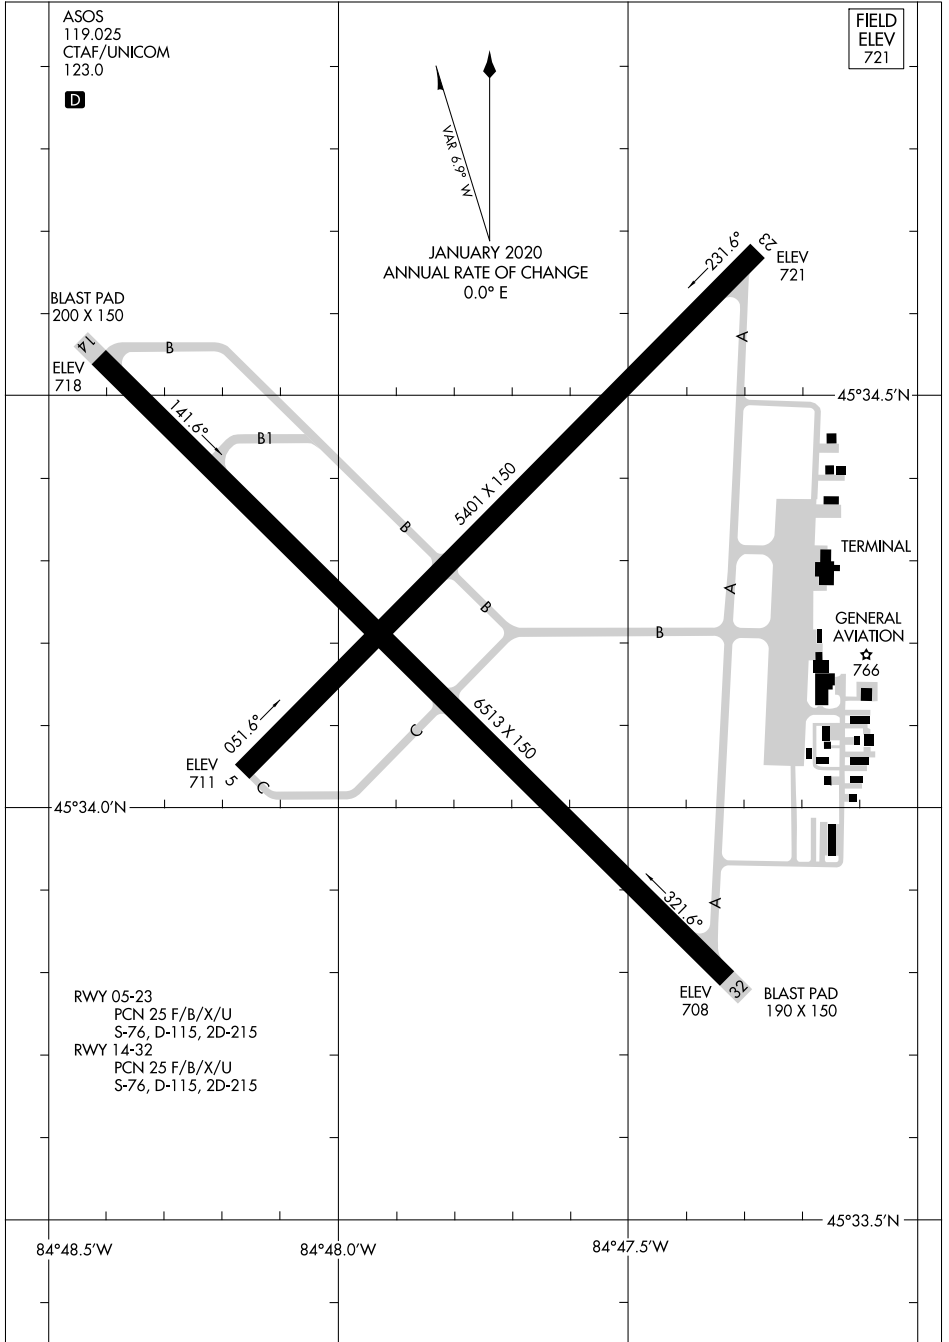

20086

AIRPORT DIAGRAM

PELLSTON RGNL AIRPORT OF EMMET COUNTY (PLN)
AL-647 (FAA)
PELLSTON, MICHIGAN

EC-1, 25 FEB 2021 to 25 MAR 2021

EC-1, 25 FEB 2021 to 25 MAR 2021

AIRPORT DIAGRAM
20086

PELLSTON, MICHIGAN
PELLSTON RGNL OF EMMET COUNTY (PLN)