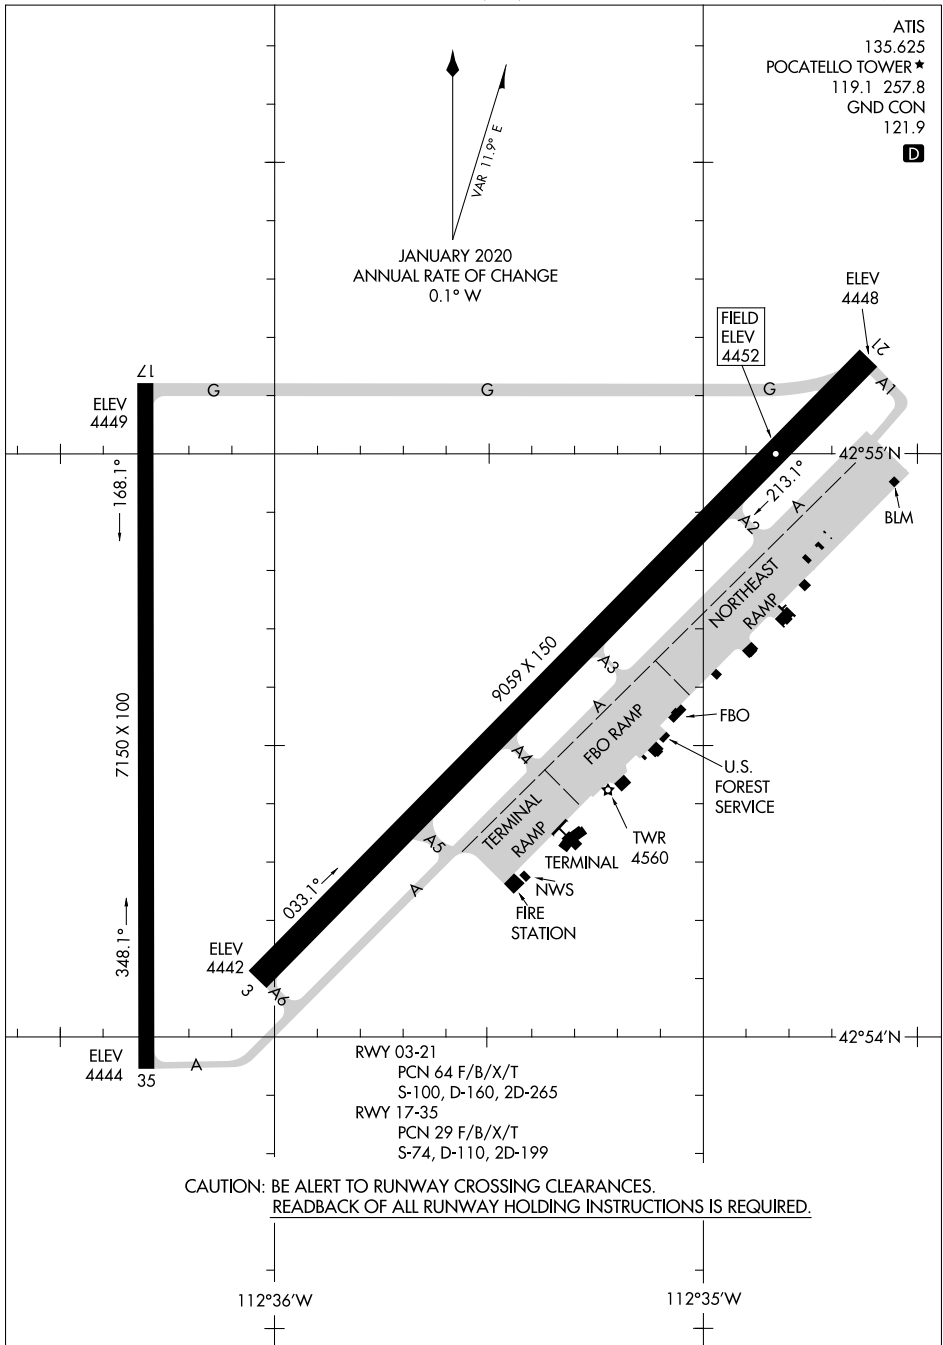

AIRPORT DIAGRAM

POCATELLO RGNL (PIH)

POCATELLO, IDAHO

AL-327 (FAA)

ATIS 135.625
 POCATELLO TOWER ★ 119.1 257.8
 GND CON 121.9
D

JANUARY 2020
 ANNUAL RATE OF CHANGE
 0.1° W

CAUTION: BE ALERT TO RUNWAY CROSSING CLEARANCES.
 READBACK OF ALL RUNWAY HOLDING INSTRUCTIONS IS REQUIRED.

NW-1, 25 FEB 2021 to 25 MAR 2021

NW-1, 25 FEB 2021 to 25 MAR 2021

AIRPORT DIAGRAM

POCATELLO, IDAHO POCATELLO RGNL (PIH)