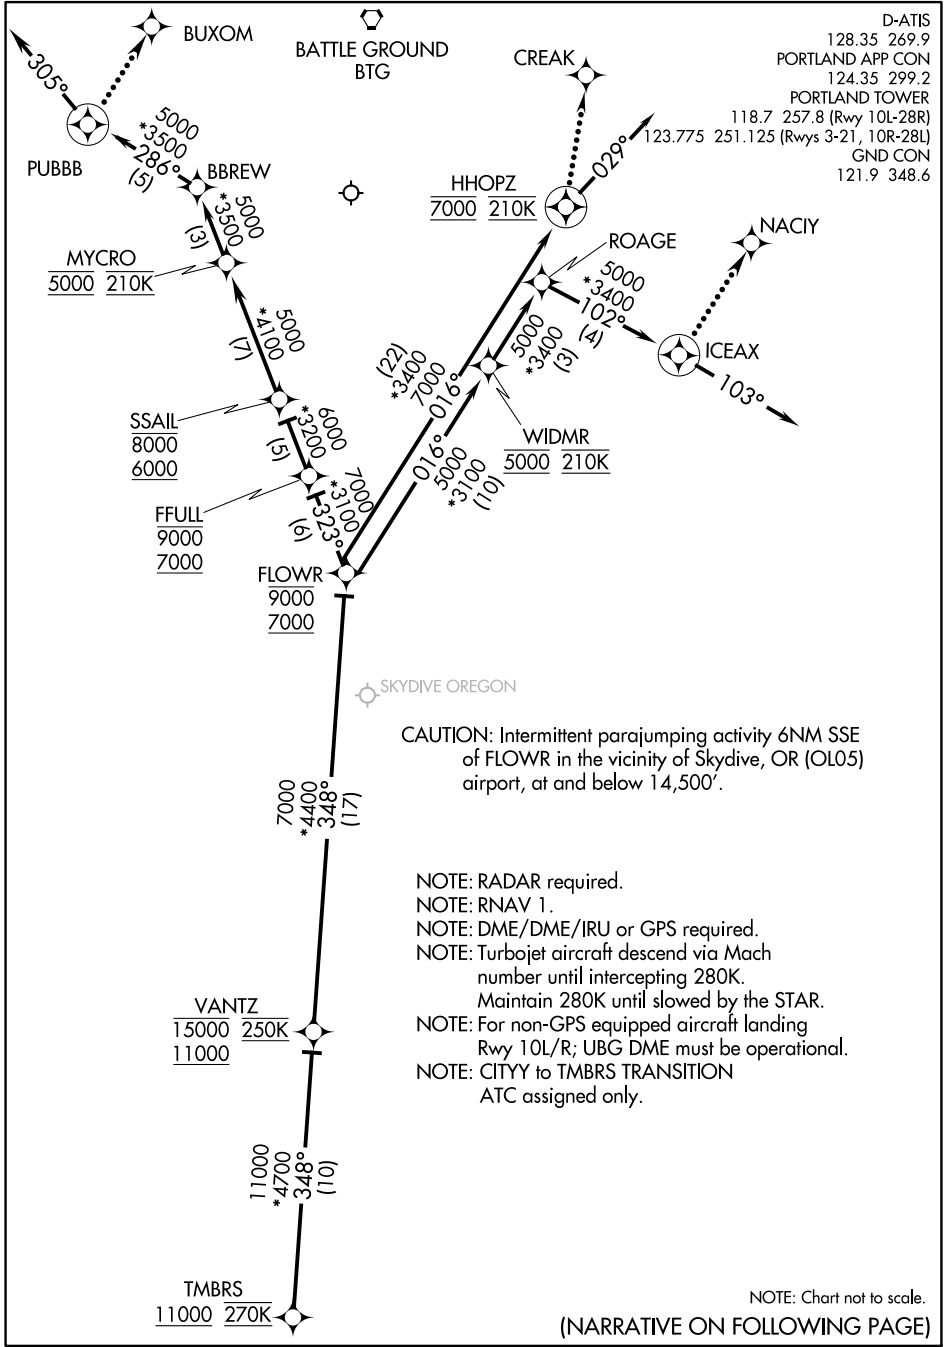

(TMBRS.TMBRS2) 19115

TMBRS TWO ARRIVAL (RNAV) Arrival Routes

AL-330 (FAA)

PORTLAND INTL (PDX)
PORTLAND, OREGON

NW-1, 25 FEB 2021 to 25 MAR 2021

NW-1, 25 FEB 2021 to 25 MAR 2021

TMBRS TWO ARRIVAL (RNAV) Arrival Routes

(TMBRS.TMBRS2) 25JUN15

PORTLAND, OREGON
PORTLAND INTL (PDX)