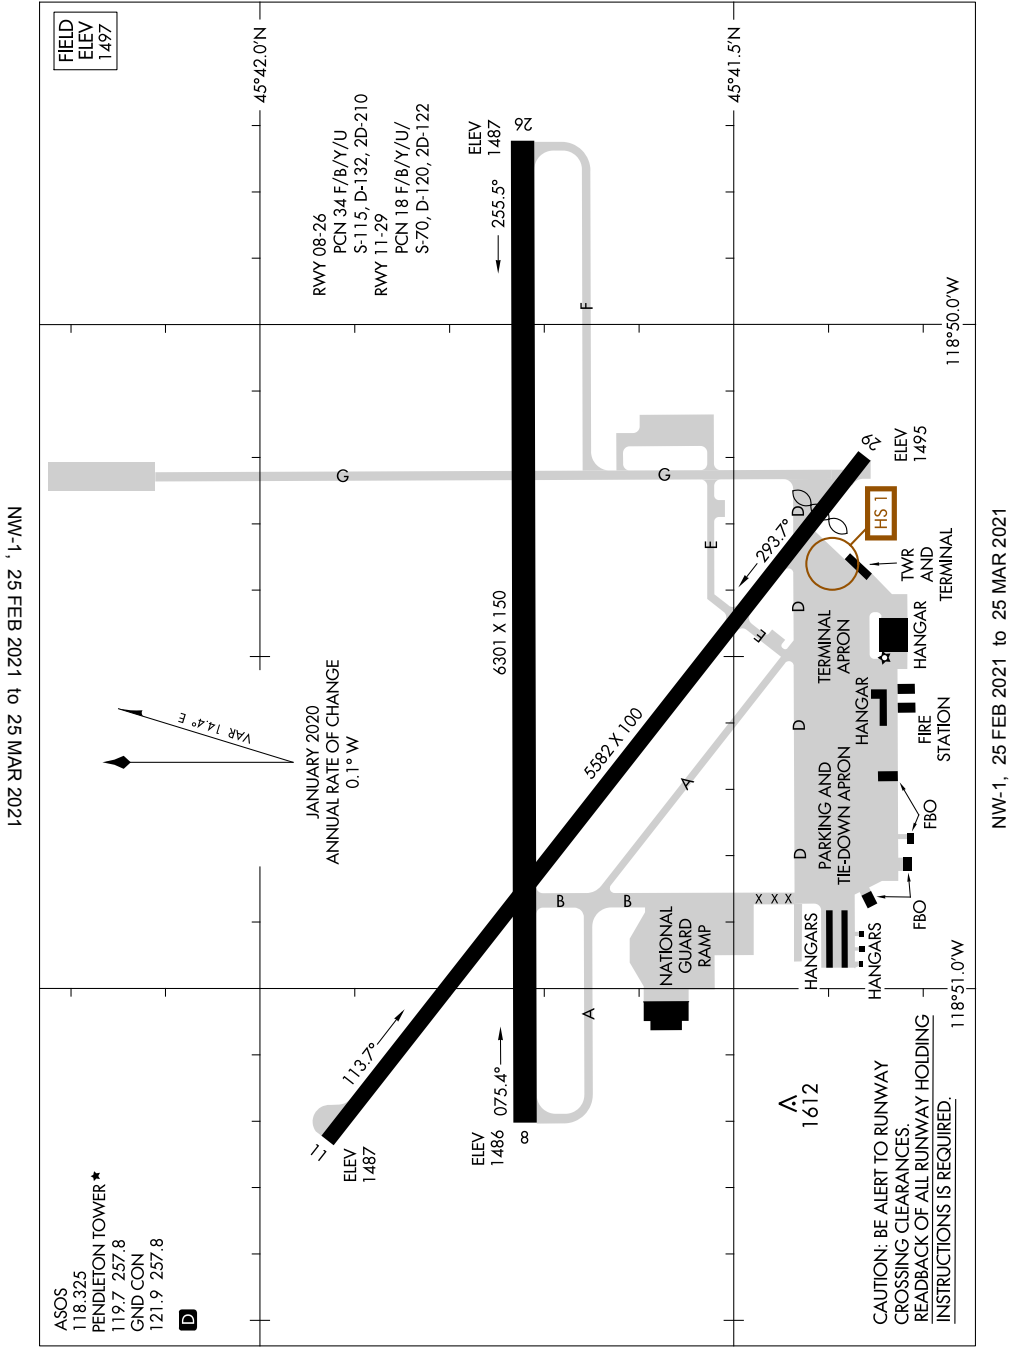

AIRPORT DIAGRAM

EASTERN OREGON RGNL AT PENDLETON (PDT)
AL-316 (FAA)
PENDLETON, OREGON

NW-1, 25 FEB 2021 to 25 MAR 2021

NW-1, 25 FEB 2021 to 25 MAR 2021

AIRPORT DIAGRAM

PENDLETON, OREGON
EASTERN OREGON RGNL AT PENDLETON (PDT)

CAUTION: BE ALERT TO RUNWAY CROSSING CLEARANCES. READBACK OF ALL RUNWAY HOLDING INSTRUCTIONS IS REQUIRED.