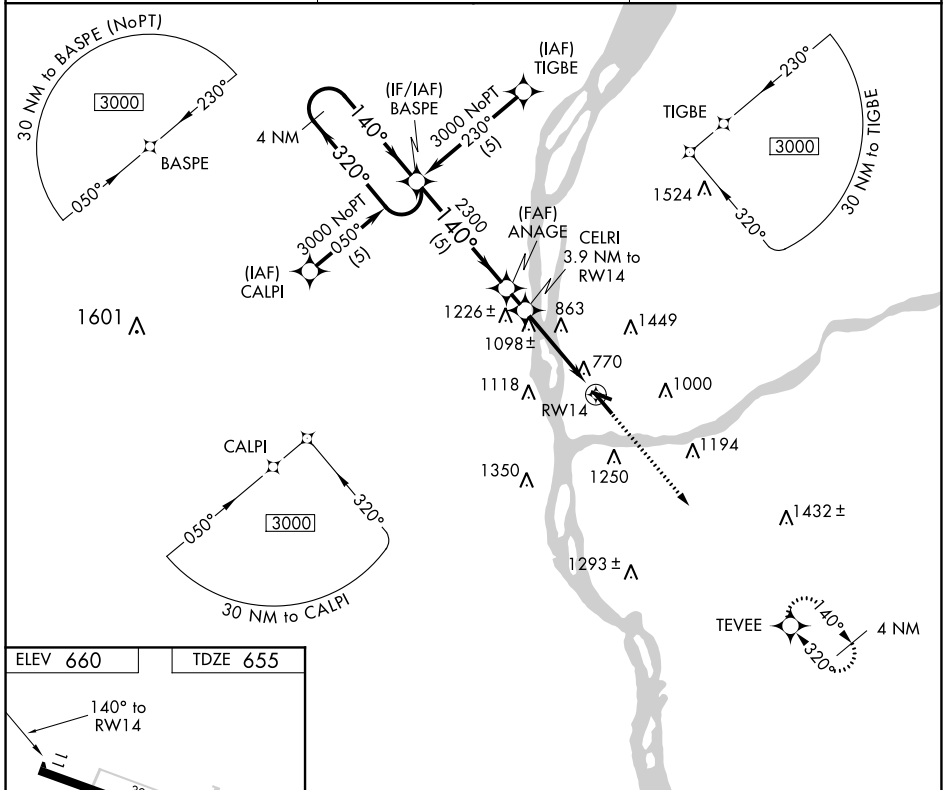

APP CRS <b>140°</b>	Rwy Idg <b>5000</b>
	TDZE <b>655</b>
	Apt Elev <b>660</b>

# RNAV (GPS) RWY 14

PRAIRIE DU CHIEN MUNI (PDC)

<p><b>▽</b> DME/DME RNP-0.3 NA. Night Landing: Rwy 11, 32</p> <p><b>▲</b> NA. Helicopter visibility reduction below 3/4 SM NA.</p>	<p>MISSED APPROACH: Climb to 3000 direct TEVEE and hold.</p>
--	--

<p>AWOS-3 <b>119.925</b></p>	<p>CHICAGO CENTER <b>133.95 281.4</b></p>	<p>UNICOM <b>122.8 (CTAF) 0</b></p>
----------------------------------	---	---

CATEGORY	A	B	C	D
LNAV MDA	1360-1	705 (700-1)	1360-2	705 (700-2)
CIRCLING	1580-1¼	920 (1000-1¼)	1800-2	1140 (1200-2)

EC-3, 25 FEB 2021 to 25 MAR 2021

EC-3, 25 FEB 2021 to 25 MAR 2021