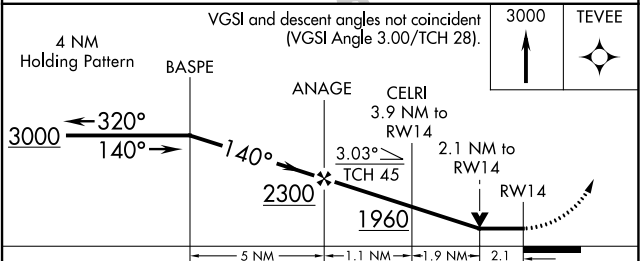

APP CRS 140°	Rwy Idg 5000
	TDZE 655
	Apt Elev 660

RNAV (GPS) RWY 14

PRAIRIE DU CHIEN MUNI (PDC)

▽ DME/DME RNP-0.3 NA. Night Landing: Rwy 11, 32 ▲ NA. Helicopter visibility reduction below 3/4 SM NA.	MISSED APPROACH: Climb to 3000 direct TEVEE and hold.

AWOS-3 119.925	CHICAGO CENTER 133.95 281.4	UNICOM 122.8 (CTAF) 0

CATEGORY	A	B	C	D
LNAV MDA	1360-1	705 (700-1)	1360-2	705 (700-2)
CIRCLING	1580-1¼	920 (1000-1¼)	1800-2	1140 (1200-2)

EC-3, 25 FEB 2021 to 25 MAR 2021

EC-3, 25 FEB 2021 to 25 MAR 2021