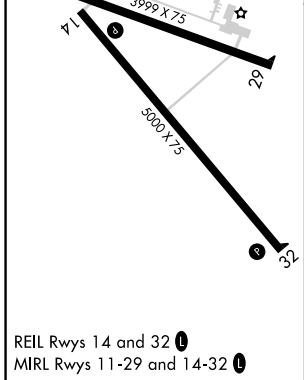

APP CRS 140°	Rwy Idg 5000
	TDZE 655
	Apt Elev 660

RNAV (GPS) RWY 14

PRAIRIE DU CHIEN MUNI (PDC)

▽ DME/DME RNP-0.3 NA. Night Landing: Rwy 11, 32 ▲ NA. Helicopter visibility reduction below 3/4 SM NA.	MISSED APPROACH: Climb to 3000 direct TEVEE and hold.

AWOS-3 119.925	CHICAGO CENTER 133.95 281.4	UNICOM 122.8 (CTAF) 0

CATEGORY	A	B	C	D
LNAV MDA	1360-1	705 (700-1)	1360-2	705 (700-2)
CIRCLING	1580-1¼	920 (1000-1¼)	1800-2	1140 (1200-2)

EC-3, 25 FEB 2021 to 25 MAR 2021

EC-3, 25 FEB 2021 to 25 MAR 2021