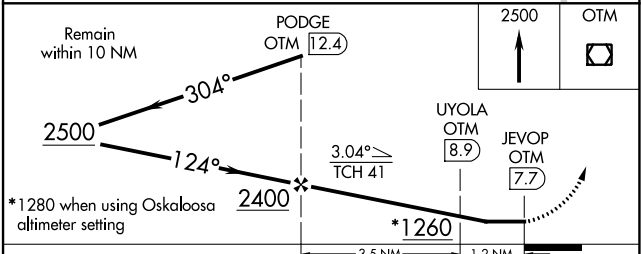

VOR/DME OTM 111.6 Chan 53	APP CRS 124°	Rwy Idg TDZE Apt Elev	5885 844 845
---	------------------------	-----------------------------	---

VOR/DME RWY 13

OTTUMWA RGNL (OTM)

⚠ When local altimeter setting not received, use Oskaloosa altimeter setting and increase all MDA 20 feet.

⚠ MISSED APPROACH: Climb to 2500 direct OTM VOR/DME and hold.

ASOS 124.175	CHICAGO CENTER 118.15 335.575	UNICOM 123.0 (CTAF) 0
------------------------	---	---------------------------------

CATEGORY	A	B	C	D
S-13	1140-1	296 (300-1)	1140-7/8 296 (300-7/8)	NA
CIRCLING	1260-1 415 (500-1)	1300-1 455 (500-1)	1300-1½ 455 (500-1½)	NA