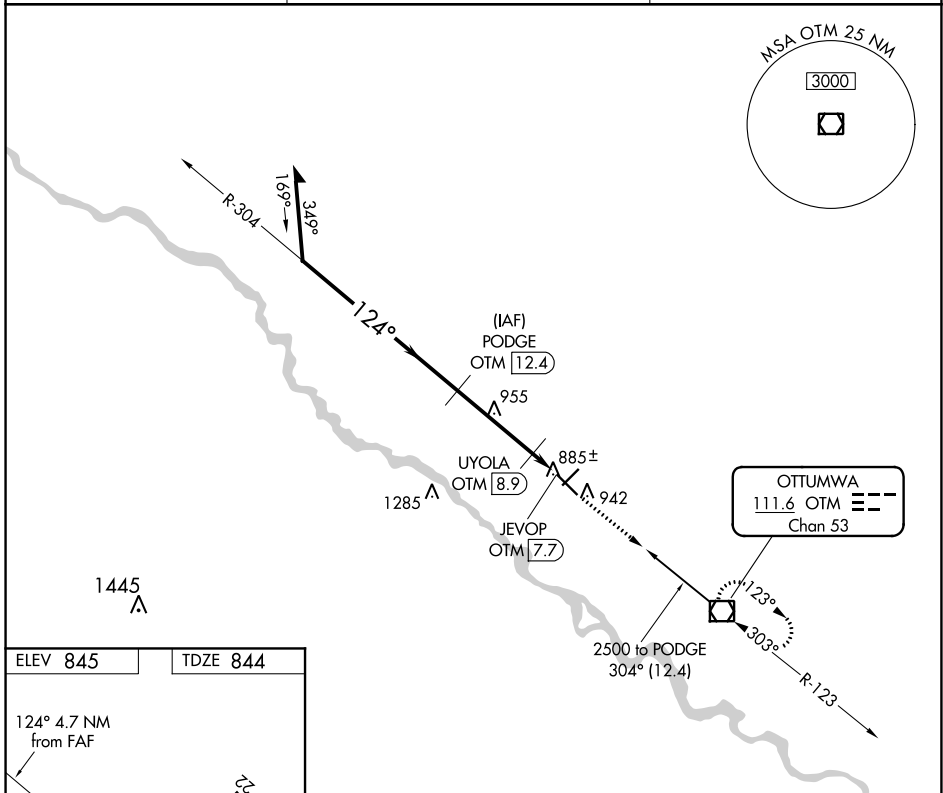

VOR/DME OTM 111.6 Chan 53	APP CRS 124°	Rwy Idg TDZE Apt Elev	5885 844 845
---	------------------------	-----------------------------	---

VOR/DME RWY 13

OTTUMWA RGNL (OTM)

⚠ When local altimeter setting not received, use Oskaloosa altimeter setting and increase all MDA 20 feet.

⚠ MISSED APPROACH: Climb to 2500 direct OTM VOR/DME and hold.

ASOS 124.175	CHICAGO CENTER 118.15 335.575	UNICOM 123.0 (CTAF) 0
------------------------	---	---------------------------------

CATEGORY	A	B	C	D
S-13	1140-1	296 (300-1)	1140-7/8 296 (300-7/8)	NA
CIRCLING	1260-1 415 (500-1)	1300-1 455 (500-1)	1300-1½ 455 (500-1½)	NA

NC-3, 25 FEB 2021 to 25 MAR 2021

NC-3, 25 FEB 2021 to 25 MAR 2021