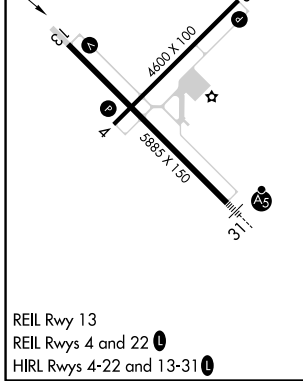

VOR/DME OTM 111.6 Chan 53	APP CRS 124°	Rwy Idg TDZE Apt Elev	5885 844 845
---	------------------------	-----------------------------	---

VOR/DME RWY 13

OTTUMWA RGNL (OTM)

⚠ When local altimeter setting not received, use Oskaloosa altimeter setting and increase all MDA 20 feet.

⚠ MISSED APPROACH: Climb to 2500 direct OTM VOR/DME and hold.

ASOS 124.175	CHICAGO CENTER 118.15 335.575	UNICOM 123.0 (CTAF) 0
------------------------	---	---------------------------------

CATEGORY	A	B	C	D
S-13	1140-1	296 (300-1)	1140-7/8 296 (300-7/8)	NA
CIRCLING	1260-1 415 (500-1)	1300-1 455 (500-1)	1300-1½ 455 (500-1½)	NA