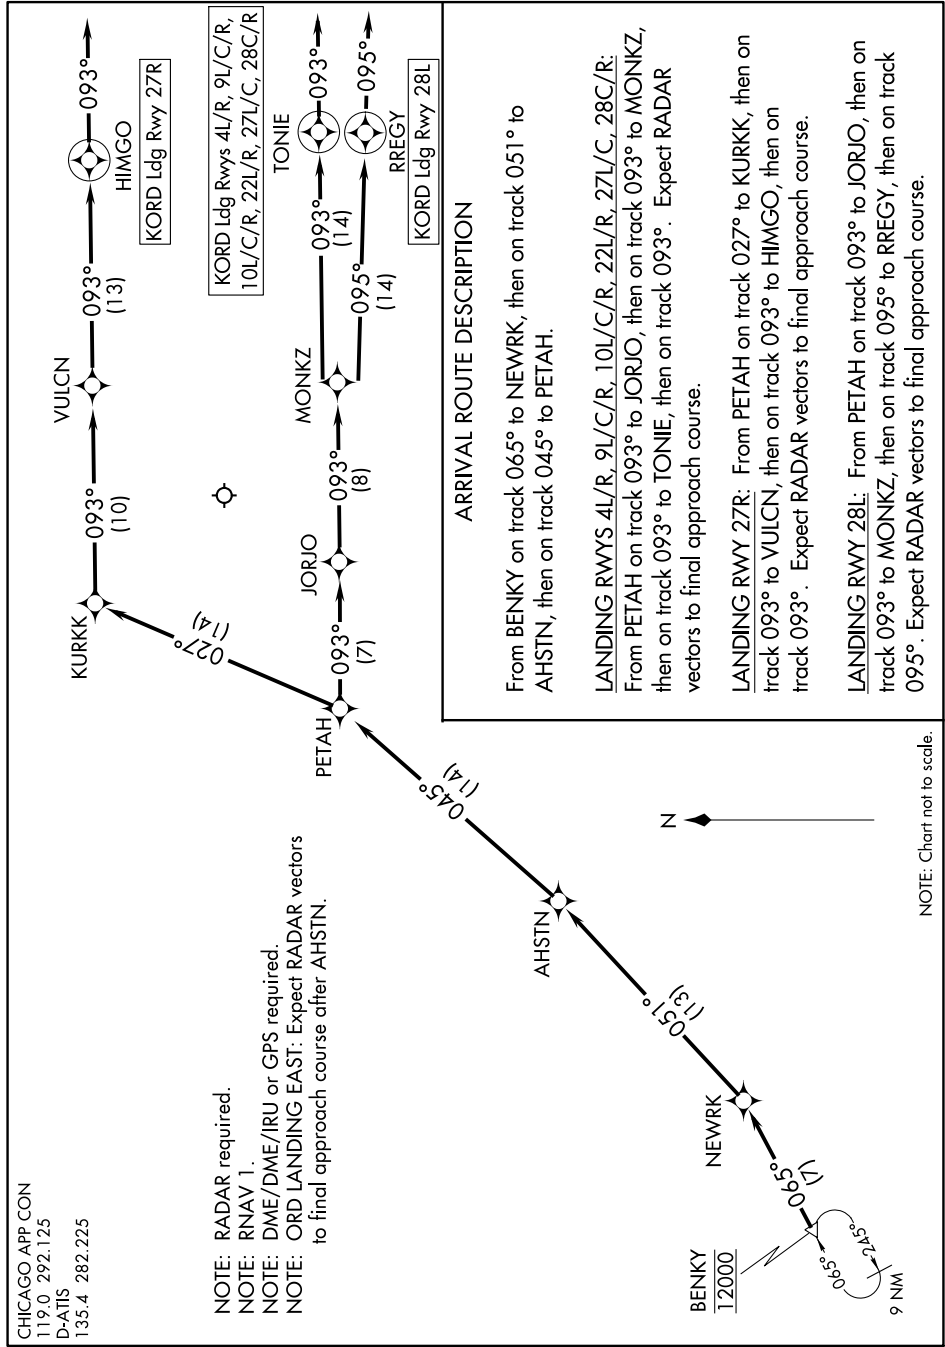

BENKY SIX ARRIVAL (RNAV) Arrival Routes

EC-3, 25 FEB 2021 to 25 MAR 2021

BENKY SIX ARRIVAL (RNAV) Arrival Routes

NOTE: Chart not to scale.

EC-3, 25 FEB 2021 to 25 MAR 2021