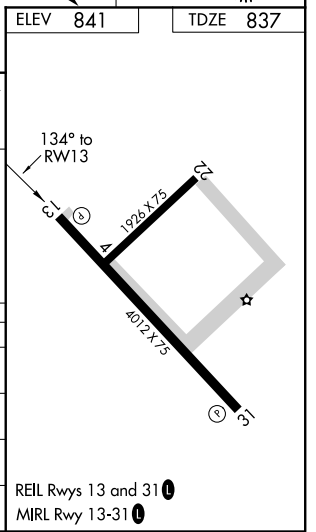

WAAS CH 78215 W13A	APP CRS 134°	Rwy Idg TDZE Apt Elev	4012 837 841
--	------------------------	-----------------------------	---

RNAV (GPS) RWY 13

OSKALOOSA MUNI (00A)

RNP APCH.

▼ When local altimeter setting not received, use Ottumwa altimeter setting and increase all DA 18 feet and all MDA 20 feet and increase LNAV/VNAV all Cats visibility ¼ mile. Baro-VNAV and VDP NA when using Ottumwa altimeter setting. For uncompensated Baro-VNAV systems, LNAV/VNAV NA below -1.6°C (4°F) or above 54°C (130°F).

MISSED APPROACH: Climb to 3000 direct HONPA and hold.

AWOS-3 118.625	CHICAGO CENTER 118.15 335.575	UNICOM 122.8 (CTAF) 0
--------------------------	---	---------------------------------

CATEGORY	A	B	C	D
LPV DA	1193-1¼	356 (400-1¼)		NA
LNAV/VNAV DA	1219-1¼	382 (400-1¼)		NA
LNAV MDA	1220-1	383 (400-1)		NA
CIRCLING	1260-1 419 (500-1)	1300-1 459 (500-1)	1300-1½ 459 (500-1½)	NA