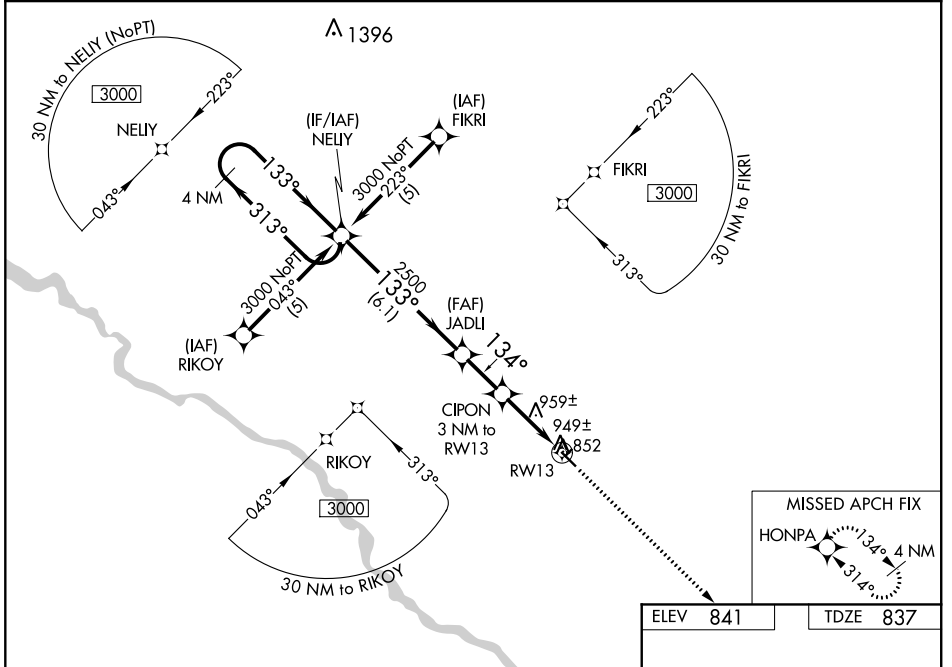

WAAS CH 78215 W13A	APP CRS 134°	Rwy Idg TDZE Apt Elev	4012 837 841
--	------------------------	-----------------------------	---

RNAV (GPS) RWY 13

OSKALOOSA MUNI (00A)

RNP APCH.

▼ When local altimeter setting not received, use Ottumwa altimeter setting and increase all DA 18 feet and all MDA 20 feet and increase LNAV/VNAV all Cats visibility ¼ mile. Baro-VNAV and VDP NA when using Ottumwa altimeter setting. For uncompensated Baro-VNAV systems, LNAV/VNAV NA below -1.6°C (4°F) or above 54°C (130°F).

MISSED APPROACH: Climb to 3000 direct HONPA and hold.

AWOS-3 118.625	CHICAGO CENTER 118.15 335.575	UNICOM 122.8 (CTAF) 0
--------------------------	---	---------------------------------

CATEGORY	A	B	C	D
LPV DA	1193-1¼	356 (400-1¼)		NA
LNAV/VNAV DA	1219-1¼	382 (400-1¼)		NA
LNAV MDA	1220-1	383 (400-1)		NA
CIRCLING	1260-1 419 (500-1)	1300-1 459 (500-1)	1300-1½ 459 (500-1½)	NA

NC-3, 25 FEB 2021 to 25 MAR 2021

NC-3, 25 FEB 2021 to 25 MAR 2021