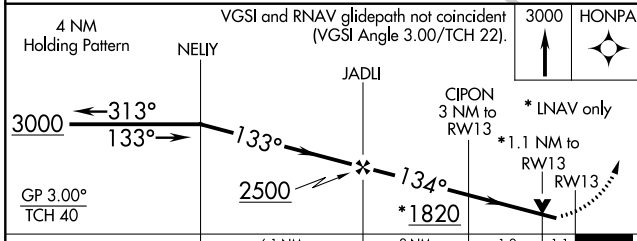

WAAS CH 78215 W13A	APP CRS 134°	Rwy Idg TDZE Apt Elev	4012 837 841
--	------------------------	-----------------------------	---

RNAV (GPS) RWY 13

OSKALOOSA MUNI (00A)

RNP APCH.

▼ When local altimeter setting not received, use Ottumwa altimeter setting and increase all DA 18 feet and all MDA 20 feet and increase LNAV/VNAV all Cats visibility ¼ mile. Baro-VNAV and VDP NA when using Ottumwa altimeter setting. For uncompensated Baro-VNAV systems, LNAV/VNAV NA below -1.6°C (4°F) or above 54°C (130°F).

MISSED APPROACH: Climb to 3000 direct HONPA and hold.

AWOS-3 118.625	CHICAGO CENTER 118.15 335.575	UNICOM 122.8 (CTAF) 0
--------------------------	---	---------------------------------

CATEGORY	A	B	C	D
LPV DA	1193-1¼	356 (400-1¼)		NA
LNAV/VNAV DA	1219-1¼	382 (400-1¼)		NA
LNAV MDA	1220-1	383 (400-1)		NA
CIRCLING	1260-1 419 (500-1)	1300-1 459 (500-1)	1300-1½ 459 (500-1½)	NA