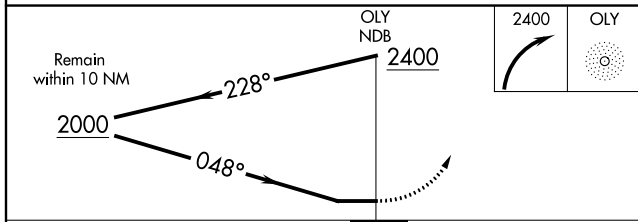

NDB OLY 272	APP CRS 048°	Rwy Idg 3598
		TDZE 472
		Apt Elev 482

NDB RWY 4

OLNEY-NOBLE (OLY)

⚠ Rwy 4 helicopter visibility reduction below 3/4 SM NA. When local altimeter setting not received, use Evansville Rgnl altimeter setting and increase all MDA 140 feet and increase S-4 Cat C and D and Circling Cat C visibility 3/8 mile and Circling Cat D visibility 1/2 mile.

MISSED APPROACH: Climbing right turn to 2400 in OLY NDB holding pattern.

AWOS-3 119.275	KANSAS CITY CENTER 124.3 269.15	UNICOM 123.0 (CTAF) 0
--------------------------	-------------------------------------------	---------------------------------

CATEGORY	A	B	C	D
S-4	1040-1	568 (600-1)	1040-1 5/8	568 (600-1 1/8)
C CIRCLING	1040-1	558 (600-1)	1040-1 5/8 558 (600-1 1/8)	1180-2 1/4 698 (700-2 1/4)

EC-3, 25 FEB 2021 to 25 MAR 2021

EC-3, 25 FEB 2021 to 25 MAR 2021