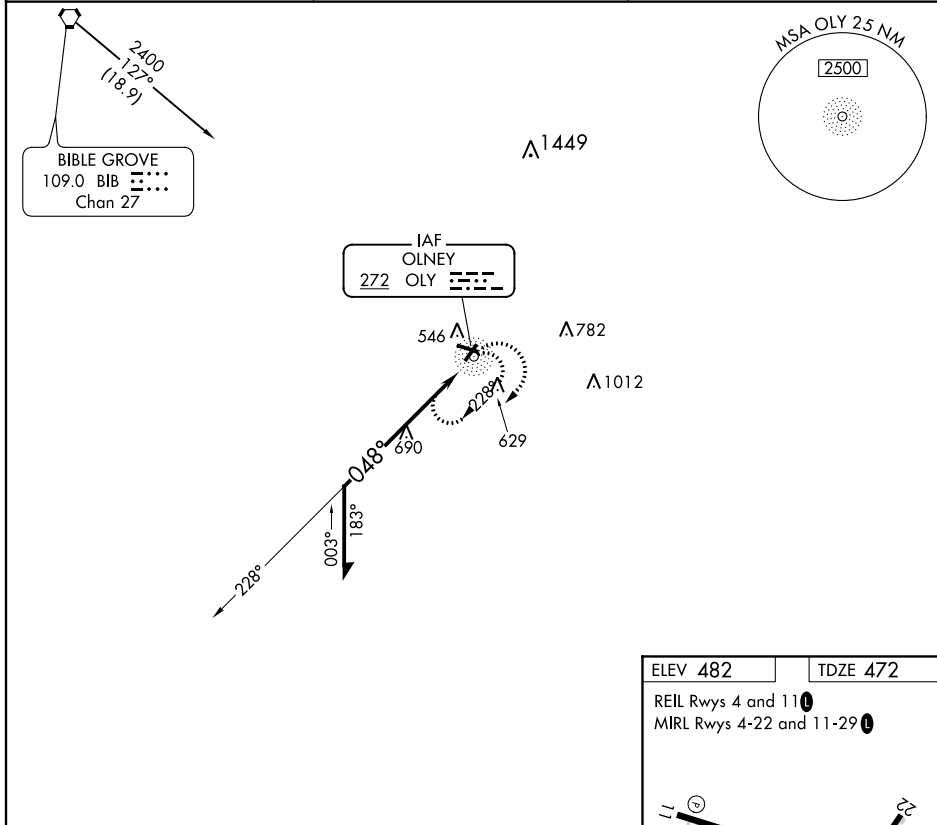

NDB OLY 272	APP CRS 048°	Rwy Idg 3598
		TDZE 472
		Apt Elev 482

NDB RWY 4

OLNEY-NOBLE (OLY)

⚠ Rwy 4 helicopter visibility reduction below 3/4 SM NA. When local altimeter setting not received, use Evansville Rgnl altimeter setting and increase all MDA 140 feet and increase S-4 Cat C and D and Circling Cat C visibility 3/8 mile and Circling Cat D visibility 1/2 mile.

MISSED APPROACH: Climbing right turn to 2400 in OLY NDB holding pattern.

AWOS-3 119.275	KANSAS CITY CENTER 124.3 269.15	UNICOM 123.0 (CTAF) 0
--------------------------	-------------------------------------------	---------------------------------

CATEGORY	A	B	C	D
S-4	1040-1	568 (600-1)	1040-1 5/8	568 (600-1 1/8)
C CIRCLING	1040-1	558 (600-1)	1040-1 5/8 558 (600-1 1/8)	1180-2 1/4 698 (700-2 1/4)

EC-3, 25 FEB 2021 to 25 MAR 2021

EC-3, 25 FEB 2021 to 25 MAR 2021