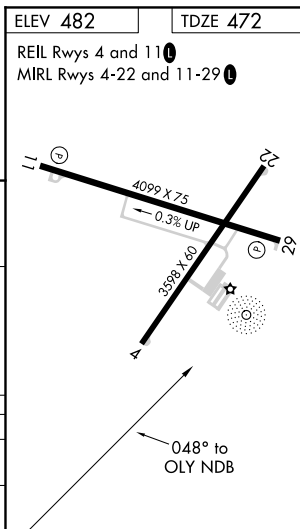

NDB OLY 272	APP CRS 048°	Rwy Idg 3598
		TDZE 472
		Apt Elev 482

NDB RWY 4

OLNEY-NOBLE (OLY)

⚠ Rwy 4 helicopter visibility reduction below 3/4 SM NA. When local altimeter setting not received, use Evansville Rgnl altimeter setting and increase all MDA 140 feet and increase S-4 Cat C and D and Circling Cat C visibility 3/8 mile and Circling Cat D visibility 1/2 mile.

MISSED APPROACH: Climbing right turn to 2400 in OLY NDB holding pattern.

AWOS-3 119.275	KANSAS CITY CENTER 124.3 269.15	UNICOM 123.0 (CTAF) 0
--------------------------	-------------------------------------------	---------------------------------

CATEGORY	A	B	C	D
S-4	1040-1	568 (600-1)	1040-1 5/8	568 (600-1 1/8)
C CIRCLING	1040-1	558 (600-1)	1040-1 5/8 558 (600-1 1/8)	1180-2 1/4 698 (700-2 1/4)

EC-3, 25 FEB 2021 to 25 MAR 2021

EC-3, 25 FEB 2021 to 25 MAR 2021