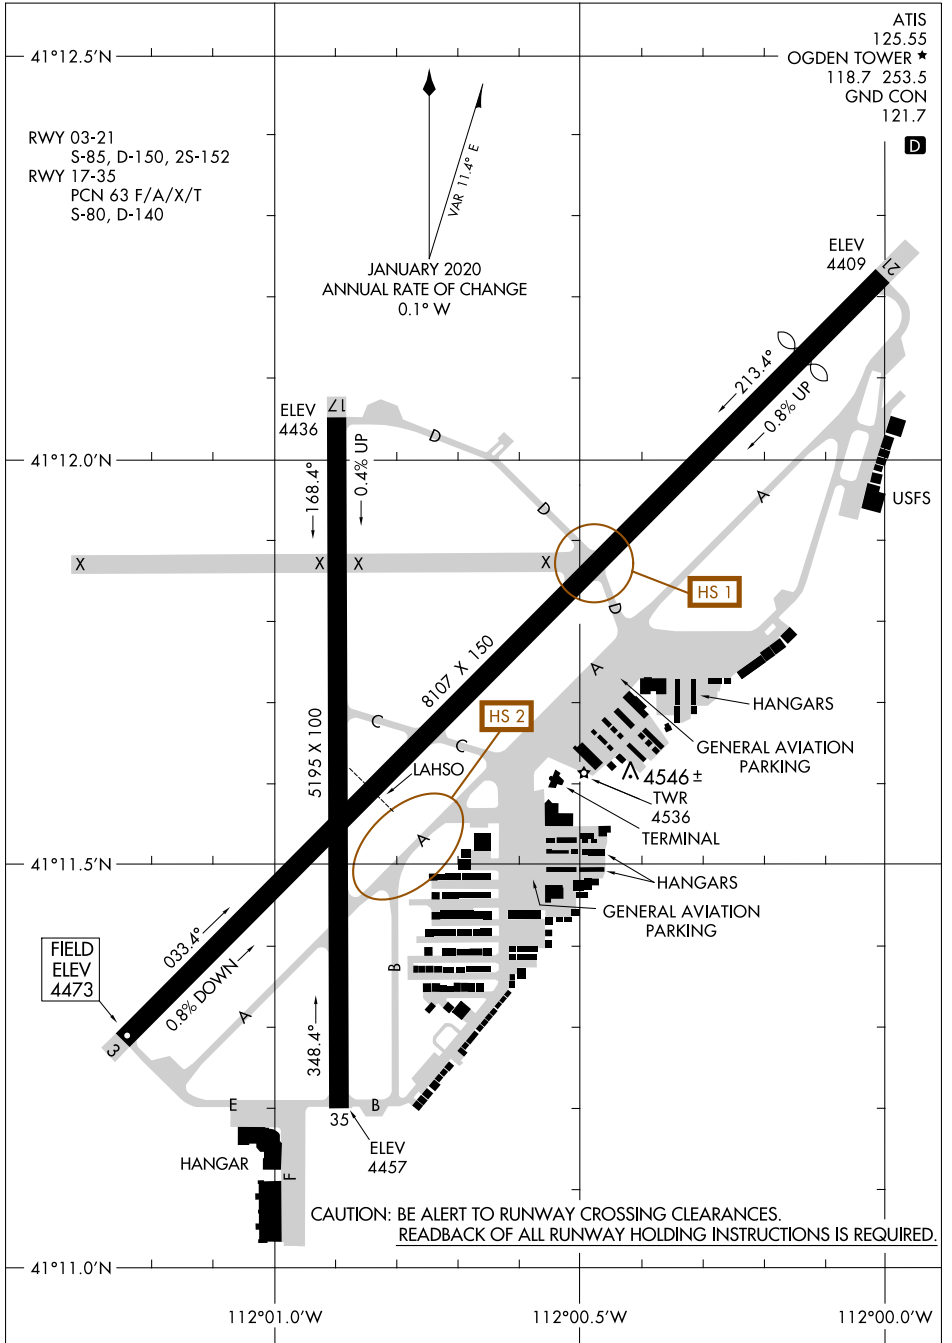

# AIRPORT DIAGRAM

AL-297 (FAA)

## OGDEN-HINCKLEY (OGD)

OGDEN, UTAH

SW-4, 25 FEB 2021 to 25 MAR 2021

SW-4, 25 FEB 2021 to 25 MAR 2021

# AIRPORT DIAGRAM

## OGDEN-HINCKLEY (OGD)

OGDEN, UTAH