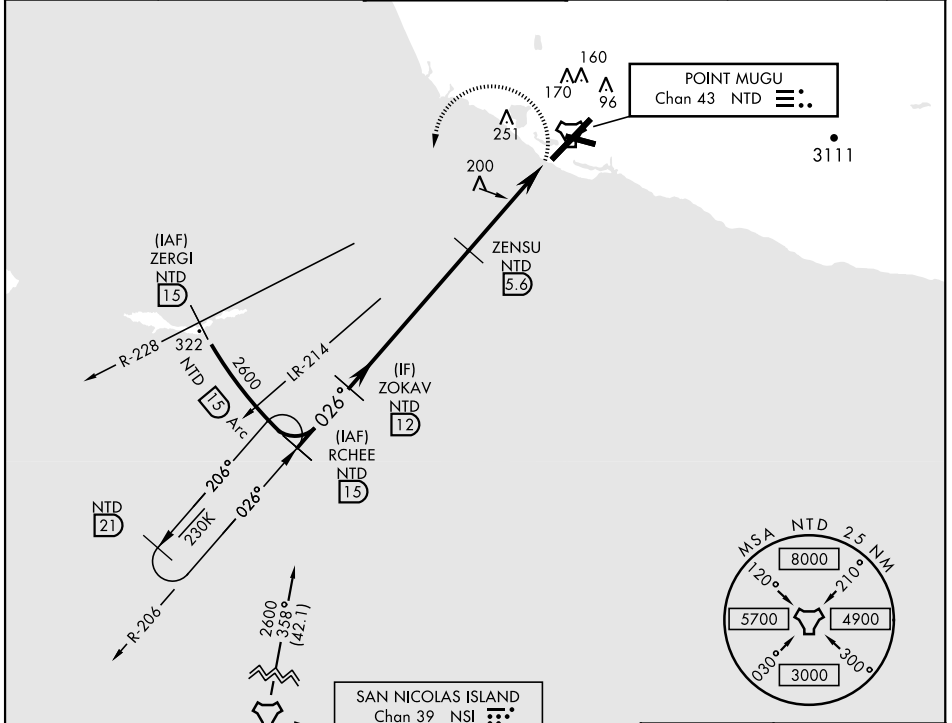

TACAN Z RWY 3

POINT MUGU NAS
(NAVAL BASE VENTURA CO)(KNTD)

TACAN NTD Chan 43	APCH CRS 026°	Rwy Idg 11,102 TDZE 10 Arprt Elev 13
-----------------------------	-------------------------	---

AL-925 [USN]

▼ *When ALS inop, increase CAT AB vis to 1 mile, CAT CDE vis to 1 3/8 miles.
**Circling not authorized E of Rwy 3-21.

MISSED APPROACH: Climbing left turn to 2600. Intercept the NTD TACAN R-228, then via NTD R-228 to ZERGI, Arc SW of NTD via the 15 DME arc to RCHEE and hold.

ATIS ★ 125.55 363.05	POINT MUGU APP CON 128.65 307.275	POINT MUGU TOWER ★ 124.85 290.375	GND CON 121.6 360.2	CLNC DEL 120.75 279.55	ASR/PAR
--------------------------------	---	---	-------------------------------	----------------------------------	---------

SW-3, 25 FEB 2021 to 25 MAR 2021

SW-3, 25 FEB 2021 to 25 MAR 2021

EMERG SAFE ALT 100 NM 12,100

ELEV 13
TDZE 10

CATEGORY	A	B	C	D	E
S-3 *	460-3/4 450 (500-3/4)		460-1 450 (500-1)		
CIRCLING **	460-1 447 (500-1)	480-1 467 (500-1)	480-1 1/2 467 (500-1 1/2)	580-2 567 (600-2)	NA