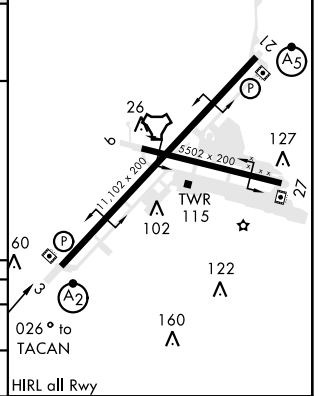

TACAN Z RWY 3

POINT MUGU NAS
(NAVAL BASE VENTURA CO)(KNTD)

TACAN NTD Chan 43	APCH CRS 026°	Rwy Idg 11,102 TDZE 10 Arprt Elev 13
-----------------------------	-------------------------	---

AL-925 [USN]

▼ *When ALS inop, increase CAT AB vis to 1 mile, CAT CDE vis to 1 3/8 miles.
**Circling not authorized E of Rwy 3-21.

MISSED APPROACH: Climbing left turn to 2600. Intercept the NTD TACAN R-228, then via NTD R-228 to ZERGI, Arc SW of NTD via the 15 DME arc to RCHEE and hold.

ATIS ★ 125.55 363.05	POINT MUGU APP CON 128.65 307.275	POINT MUGU TOWER ★ 124.85 290.375	GND CON 121.6 360.2	CLNC DEL 120.75 279.55	ASR/PAR
--------------------------------	---	---	-------------------------------	----------------------------------	---------

SW-3, 25 FEB 2021 to 25 MAR 2021

SW-3, 25 FEB 2021 to 25 MAR 2021

EMERG SAFE ALT 100 NM 12,100

ELEV 13
TDZE 10

CATEGORY	A	B	C	D	E
S-3 *	460-3/4 450 (500-3/4)		460-1 450 (500-1)		
CIRCLING **	460-1 447 (500-1)	480-1 467 (500-1)	480-1 1/2 467 (500-1 1/2)	580-2 567 (600-2)	NA