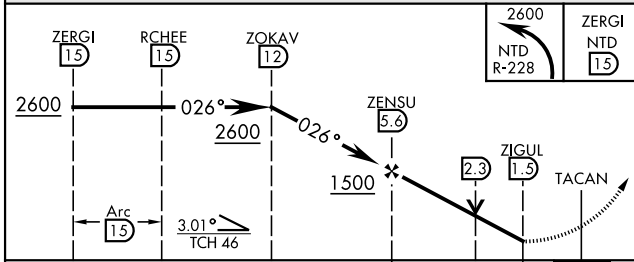

TACAN Z RWY 3

POINT MUGU NAS
(NAVAL BASE VENTURA CO)(KNTD)

TACAN NTD Chan 43	APCH CRS 026°	Rwy Idg 11,102 TDZE 10 Arprt Elev 13
-----------------------------	-------------------------	---

AL-925 [USN]

▼ *When ALS inop, increase CAT AB vis to 1 mile, CAT CDE vis to 1 3/8 miles.
**Circling not authorized E of Rwy 3-21.

MISSED APPROACH: Climbing left turn to 2600. Intercept the NTD TACAN R-228, then via NTD R-228 to ZERGI, Arc SW of NTD via the 15 DME arc to RCHEE and hold.

ATIS ★ 125.55 363.05	POINT MUGU APP CON 128.65 307.275	POINT MUGU TOWER ★ 124.85 290.375	GND CON 121.6 360.2	CLNC DEL 120.75 279.55	ASR/PAR
--------------------------------	---	---	-------------------------------	----------------------------------	---------

SW-3, 25 FEB 2021 to 25 MAR 2021

SW-3, 25 FEB 2021 to 25 MAR 2021

EMERG SAFE ALT 100 NM 12,100

ELEV 13
TDZE 10

CATEGORY	A	B	C	D	E
S-3 *	460-3/4 450 (500-3/4)		460-1 450 (500-1)		
CIRCLING **	460-1 447 (500-1)	480-1 467 (500-1)	480-1 1/2 467 (500-1 1/2)	580-2 567 (600-2)	NA