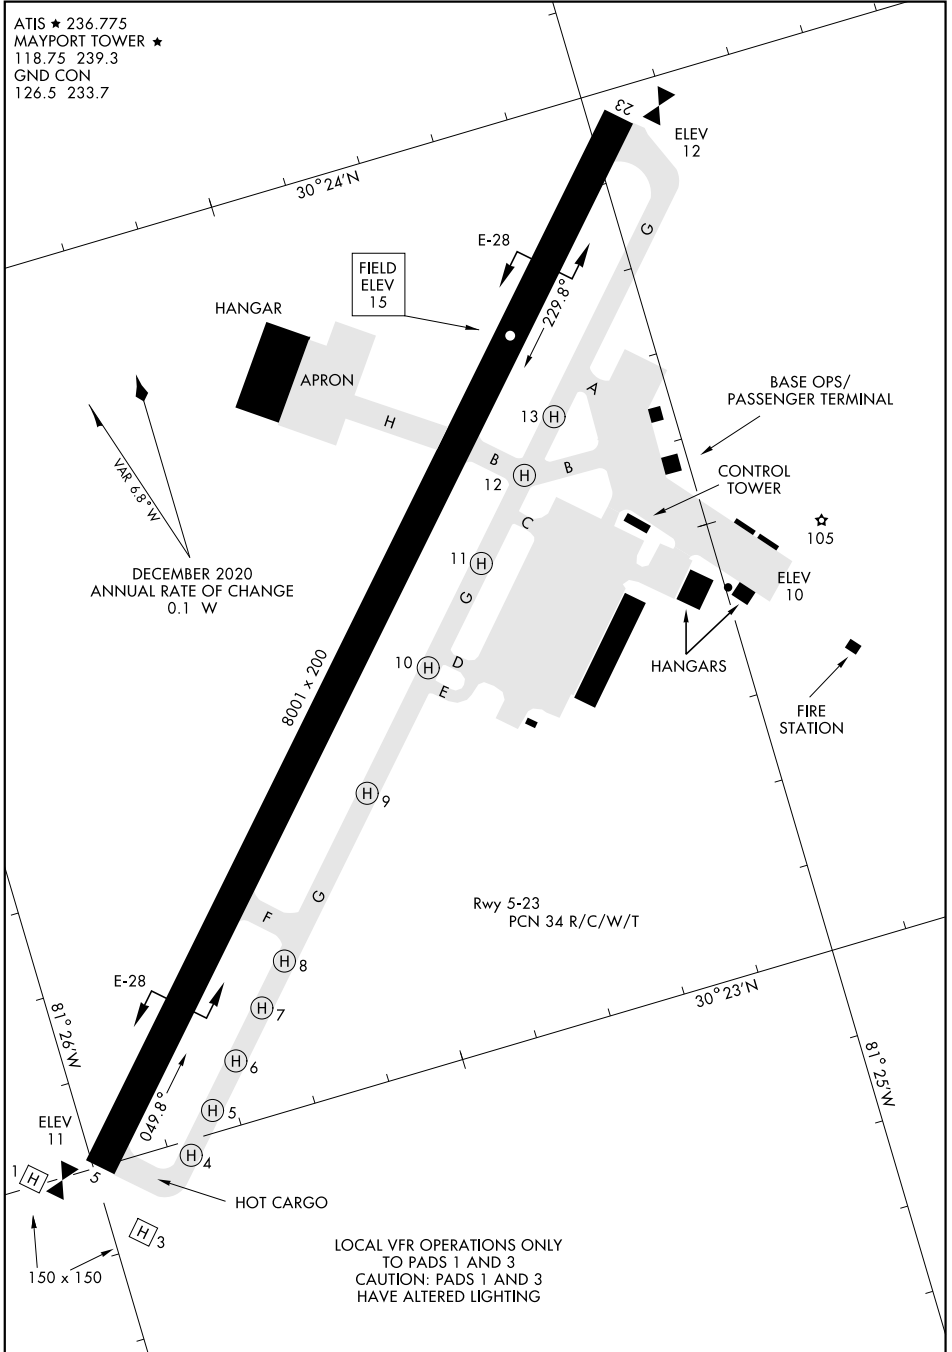

# AIRPORT DIAGRAM

ATIS ★ 236.775  
MAYPORT TOWER ★  
118.75 239.3  
GND CON  
126.5 233.7

SE-3, 25 FEB 2021 to 25 MAR 2021

SE-3, 25 FEB 2021 to 25 MAR 2021

# AIRPORT DIAGRAM