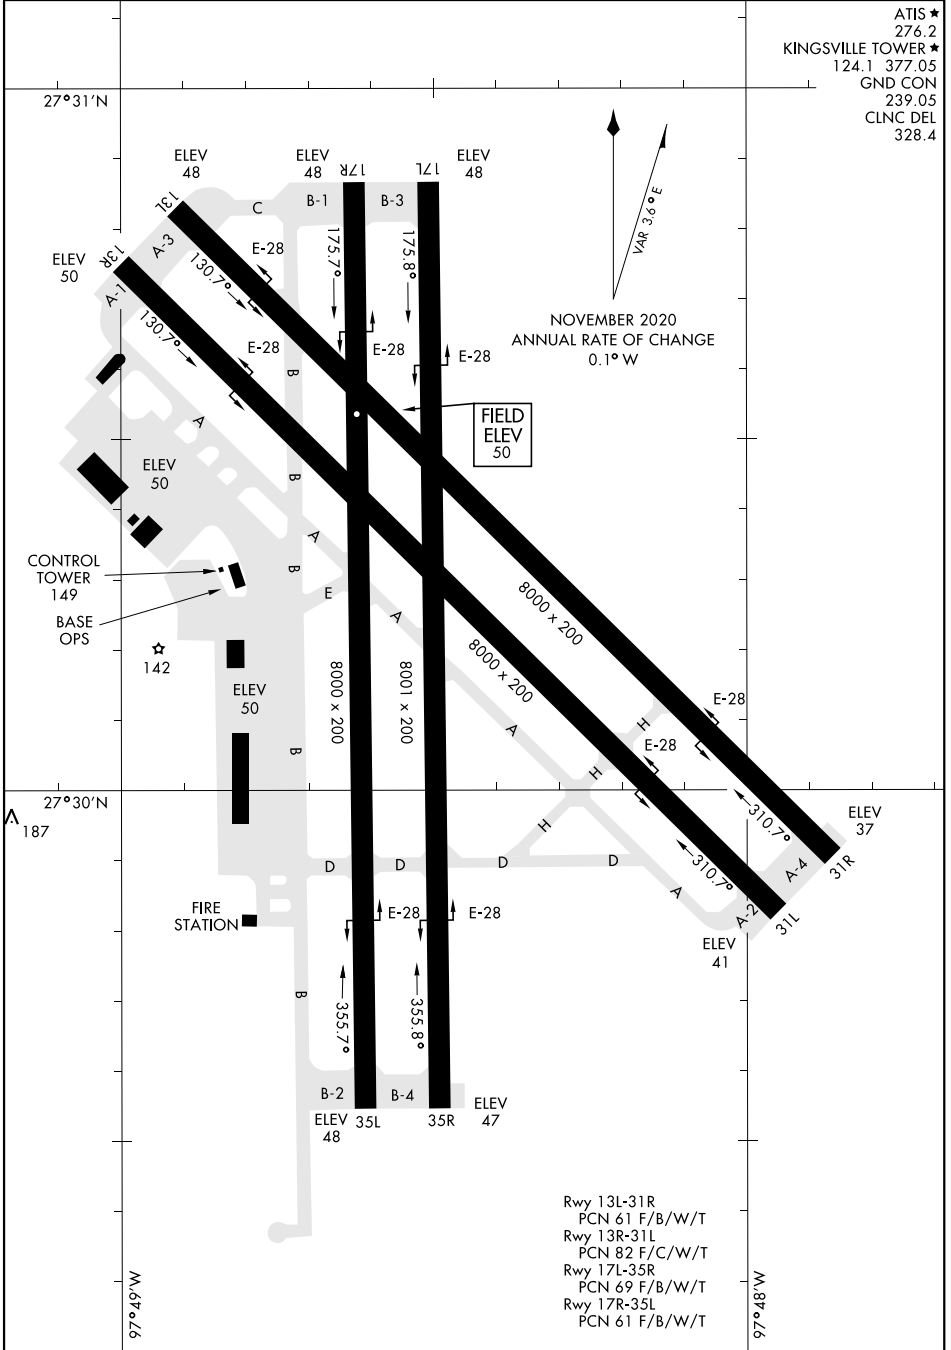

# AIRPORT DIAGRAM

AFD-918 [USN]

KINGSVILLE NAS (KNQI)

KINGSVILLE, TEXAS

ATIS ★  
 276.2  
 KINGSVILLE TOWER ★  
 124.1 377.05  
 GND CON  
 239.05  
 CLNC DEL  
 328.4

SC-3, 25 FEB 2021 to 25 MAR 2021

SC-3, 25 FEB 2021 to 25 MAR 2021

# AIRPORT DIAGRAM

KINGSVILLE, TEXAS

KINGSVILLE NAS (KNQI)