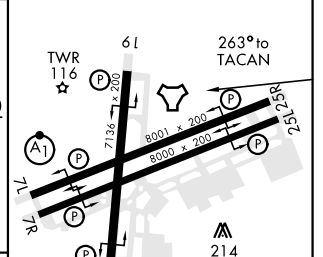

TACAN RWY 25L

AL-736 [USN]

PENSACOLA NAS (FORREST SHERMAN FLD) (KNPA)

TACAN NPA Chan 119	APCH CRS 263°	Rwy Ldg TDZE 22 Arprt Elev 28
-----------------------	------------------	--

<p>MISSED APPROACH: Climbing left turn to 1500 via NPA TACAN R-205 to FCTRY and hold.</p>					
ATIS 124.35 266.8	PENSACOLA APP CON 120.65 270.8	SHERMAN TOWER 120.7 340.2	GND CON 121.7 336.4	CLNC DEL 134.1 268.7	ASR/ PAR

SE-3, 25 FEB 2021 to 25 MAR 2021

SE-3, 25 FEB 2021 to 25 MAR 2021

EMERG SAFE ALT 100 NM 3100	ELEV 28	TDZE 22
----------------------------	---------	---------

CATEGORY	A	B	C	D	E
S-25L	440-1 418 (500-1)		440-1½ 418 (500-1½)		
CIRCLING	520-1 492 (500-1)		540-1½ 512 (600-1½)	580-2 552 (600-2)	