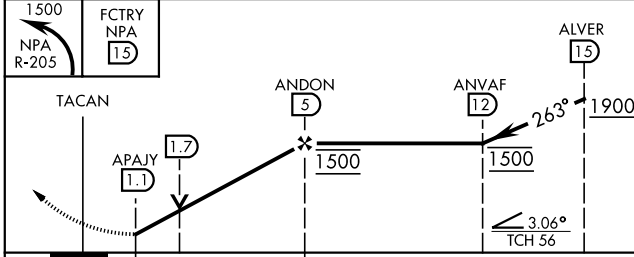

TACAN RWY 25L

AL-736 [USN]

PENSACOLA NAS (FORREST SHERMAN FLD) (KNPA)

TACAN NPA Chan 119	APCH CRS 263°	Rwy Ldg TDZE 22 Arprt Elev 28
-----------------------	------------------	--

<p>MISSED APPROACH: Climbing left turn to 1500 via NPA TACAN R-205 to FCTRY and hold.</p>					
ATIS 124.35 266.8	PENSACOLA APP CON 120.65 270.8	SHERMAN TOWER 120.7 340.2	GND CON 121.7 336.4	CLNC DEL 134.1 268.7	ASR/ PAR

SE-3, 25 FEB 2021 to 25 MAR 2021

SE-3, 25 FEB 2021 to 25 MAR 2021

EMERG SAFE ALT 100 NM 3100	ELEV 28	TDZE 22
----------------------------	---------	---------

CATEGORY	A	B	C	D	E
S-25L	440-1 418 (500-1)		440-1½ 418 (500-1½)		
CIRCLING	520-1 492 (500-1)		540-1½ 512 (600-1½)	580-2 552 (600-2)	