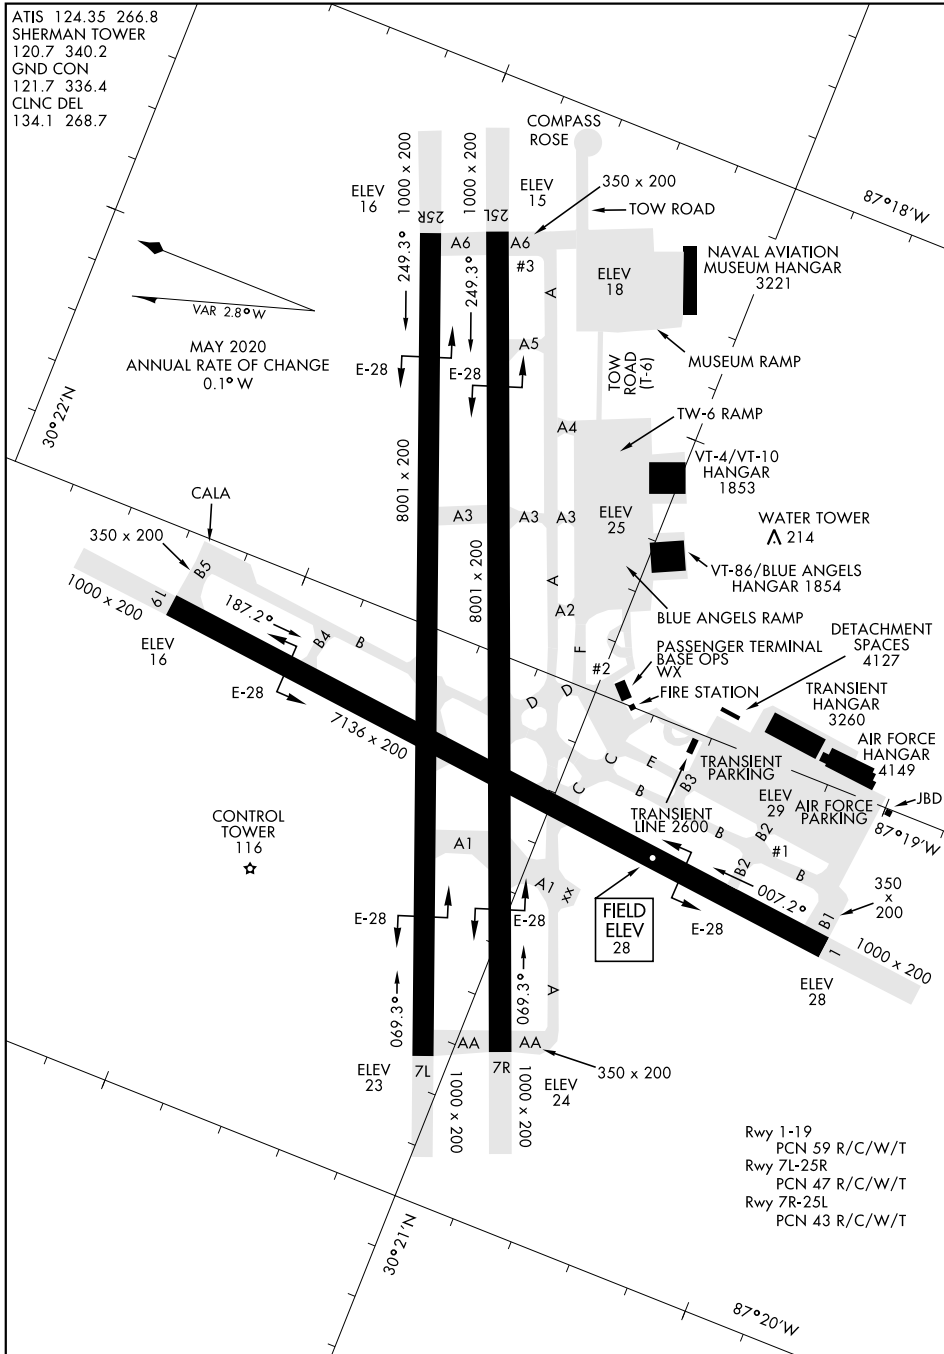

ATIS 124.35 266.8
 SHERMAN TOWER
 120.7 340.2
 GND CON
 121.7 336.4
 CLNC DEL
 134.1 268.7

VAR 2.8°W
 MAY 2020
 ANNUAL RATE OF CHANGE
 0.1°W

SE-3, 25 FEB 2021 to 25 MAR 2021