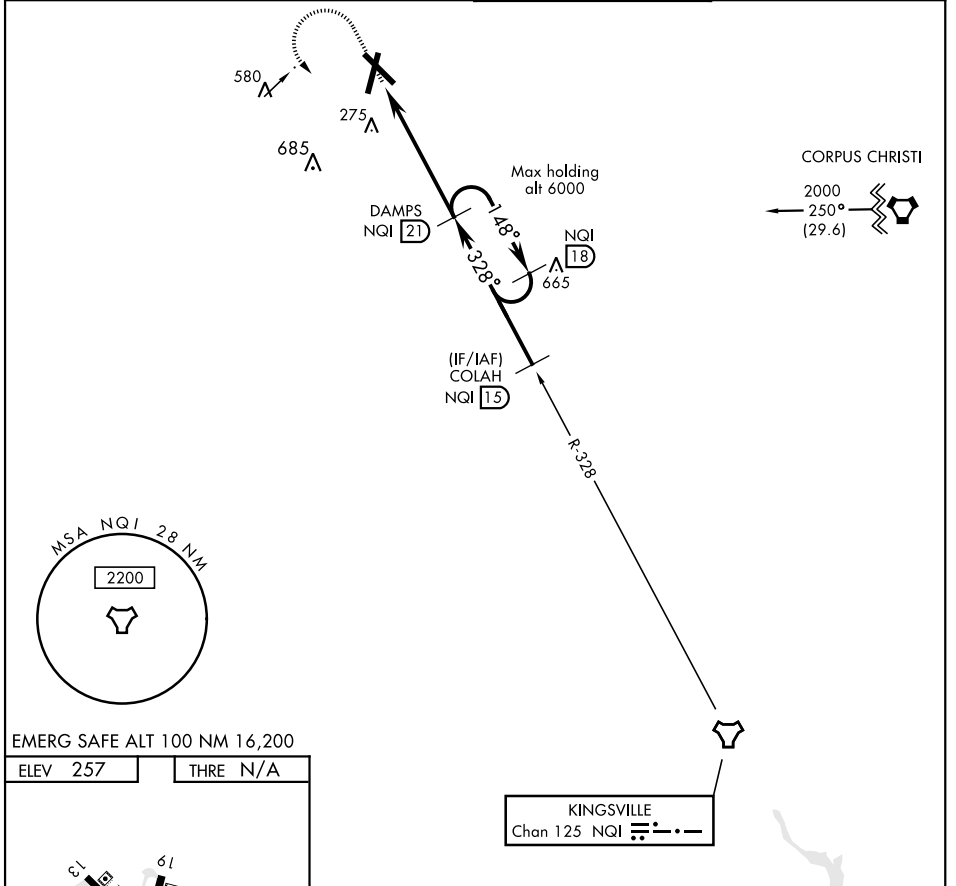

TACAN-A

TACAN NQI Chan 125	APCH CRS 328°	Rwy Idg THRE Arprt Elev N/A N/A 257
------------------------------	-------------------------	---

AL-6553 [USN]

ORANGE GROVE NALF (KNOG)

MISSED APPROACH: Climb to 2000 via NQI TACAN R-328, then left turn via NQI R-328 to DAMPS and hold.

ATIS ★ 254.35	KINGSVILLE APP CON 119.90 290.45	ORANGE GROVE TOWER ★ 281.425 318.85	GND CON 229.4
-------------------------	--	---	-------------------------

EMERG SAFE ALT 100 NM 16,200
ELEV 257 THRE N/A

CATEGORY	A	B	C	D
C CIRCLING	660-1 403 (500-1)	720-1¼ 463 (500-1¼)	920-1¾ 663 (700-1¾)	1000-2½ 743 (800-2½)

TACAN-A

SC-3, 25 FEB 2021 to 25 MAR 2021

SC-3, 25 FEB 2021 to 25 MAR 2021