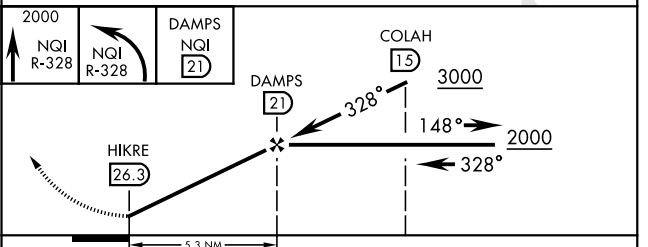

TACAN-A

TACAN NQI Chan 125	APCH CRS 328°	Rwy Idg THRE Arprt Elev N/A N/A 257
------------------------------	-------------------------	---

AL-6553 [USN]

ORANGE GROVE NALF (KNOG)

MISSED APPROACH: Climb to 2000 via NQI TACAN R-328, then left turn via NQI R-328 to DAMPS and hold.

ATIS ★ 254.35	KINGSVILLE APP CON 119.90 290.45	ORANGE GROVE TOWER ★ 281.425 318.85	GND CON 229.4
-------------------------	--	---	-------------------------

EMERG SAFE ALT 100 NM 16,200
ELEV 257 THRE N/A

CATEGORY	A	B	C	D
C CIRCLING	660-1 403 (500-1)	720-1¼ 463 (500-1¼)	920-1¾ 663 (700-1¾)	1000-2½ 743 (800-2½)

TACAN-A

SC-3, 25 FEB 2021 to 25 MAR 2021

SC-3, 25 FEB 2021 to 25 MAR 2021