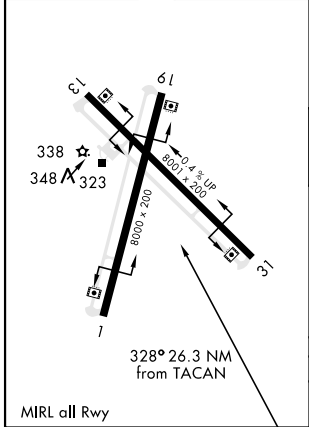

TACAN-A

TACAN NQI Chan 125	APCH CRS 328°	Rwy Idg THRE Arprt Elev N/A N/A 257
------------------------------	-------------------------	---

AL-6553 [USN]

ORANGE GROVE NALF (KNOG)

MISSED APPROACH: Climb to 2000 via NQI TACAN R-328, then left turn via NQI R-328 to DAMPS and hold.

ATIS ★ 254.35	KINGSVILLE APP CON 119.90 290.45	ORANGE GROVE TOWER ★ 281.425 318.85	GND CON 229.4
-------------------------	--	---	-------------------------

EMERG SAFE ALT 100 NM 16,200
ELEV 257 THRE N/A

CATEGORY	A	B	C	D
C CIRCLING	660-1 403 (500-1)	720-1¼ 463 (500-1¼)	920-1¾ 663 (700-1¾)	1000-2½ 743 (800-2½)

TACAN-A

SC-3, 25 FEB 2021 to 25 MAR 2021

SC-3, 25 FEB 2021 to 25 MAR 2021