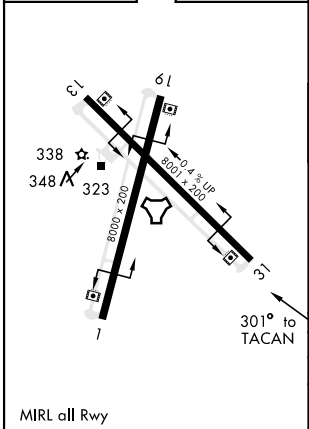

# TACAN RWY 31

TACAN  
Chan **63**

APCH CRS  
**301°**

Rwy Idg **8001**  
THRE **224**  
Arpt Elev **257**

AL-6553 [USN]

ORANGE GROVE NALF (KNOG)

MISSED APPROACH: Climb to 3000 via NOG TACAN R-310 to GRANE and hold.

ATIS ★  
**254.35**

KINGSVILLE APP CON  
**119.90 290.45**

ORANGE GROVE TOWER ★  
**281.425 318.85**

GND CON  
**229.4**

SC-3, 25 FEB 2021 to 25 MAR 2021

SC-3, 25 FEB 2021 to 25 MAR 2021

EMERG SAFE ALT 100 NM 16,200

ELEV 257      THRE 224

MIRL all Rwy

CATEGORY	A	B	C	D
S-31	560-1	336	(400-1)	
CIRCLING	660-1 403 (500-1)	720-1 463 (500-1)	920-1¾ 663 (700-1¾)	1000-2½ 743 (800-2½)