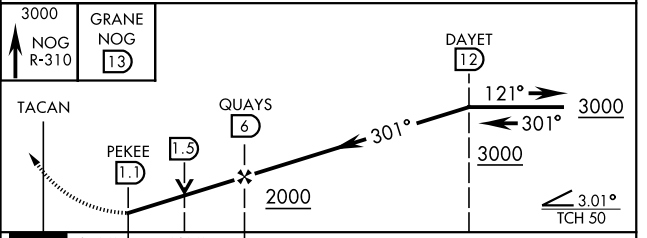

# TACAN RWY 31

TACAN  
Chan **63**

APCH CRS  
**301°**

Rwy Idg **8001**  
THRE **224**  
Arpt Elev **257**

AL-6553 [USN]

ORANGE GROVE NALF (KNOG)

MISSED APPROACH: Climb to 3000 via NOG TACAN R-310 to GRANE and hold.

ATIS ★  
**254.35**

KINGSVILLE APP CON  
**119.90 290.45**

ORANGE GROVE TOWER ★  
**281.425 318.85**

GND CON  
**229.4**

SC-3, 25 FEB 2021 to 25 MAR 2021

SC-3, 25 FEB 2021 to 25 MAR 2021

EMERG SAFE ALT 100 NM 16,200

ELEV 257      THRE 224

MIRL all Rwy

CATEGORY	A	B	C	D
S-31	560-1	336	(400-1)	
CIRCLING	660-1 403 (500-1)	720-1 463 (500-1)	920-1¾ 663 (700-1¾)	1000-2½ 743 (800-2½)