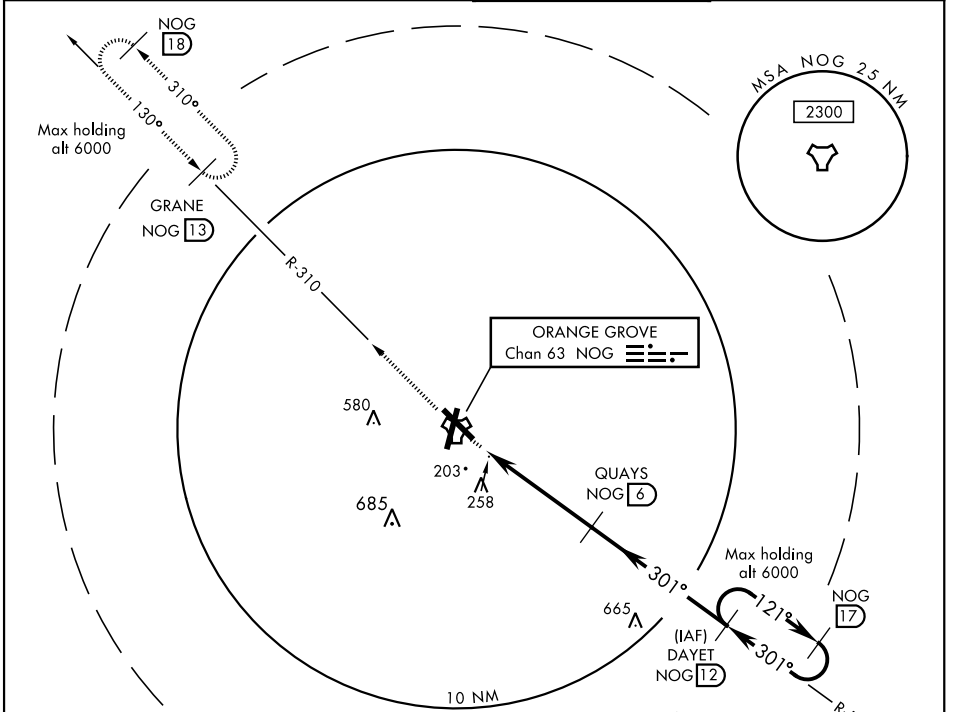

# TACAN RWY 31

TACAN  
Chan **63**

APCH CRS  
**301°**

Rwy Idg **8001**  
THRE **224**  
Arpt Elev **257**

AL-6553 [USN]

ORANGE GROVE NALF (KNOG)

MISSED APPROACH: Climb to 3000 via NOG TACAN R-310 to GRANE and hold.

ATIS ★  
**254.35**

KINGSVILLE APP CON  
**119.90 290.45**

ORANGE GROVE TOWER ★  
**281.425 318.85**

GND CON  
**229.4**

SC-3, 25 FEB 2021 to 25 MAR 2021

SC-3, 25 FEB 2021 to 25 MAR 2021

EMERG SAFE ALT 100 NM 16,200

ELEV 257      THRE 224

MIRL all Rwy

CATEGORY	A	B	C	D
S-31	560-1	336	(400-1)	
CIRCLING	660-1 403 (500-1)	720-1 463 (500-1)	920-1¾ 663 (700-1¾)	1000-2½ 743 (800-2½)

# TACAN RWY 31