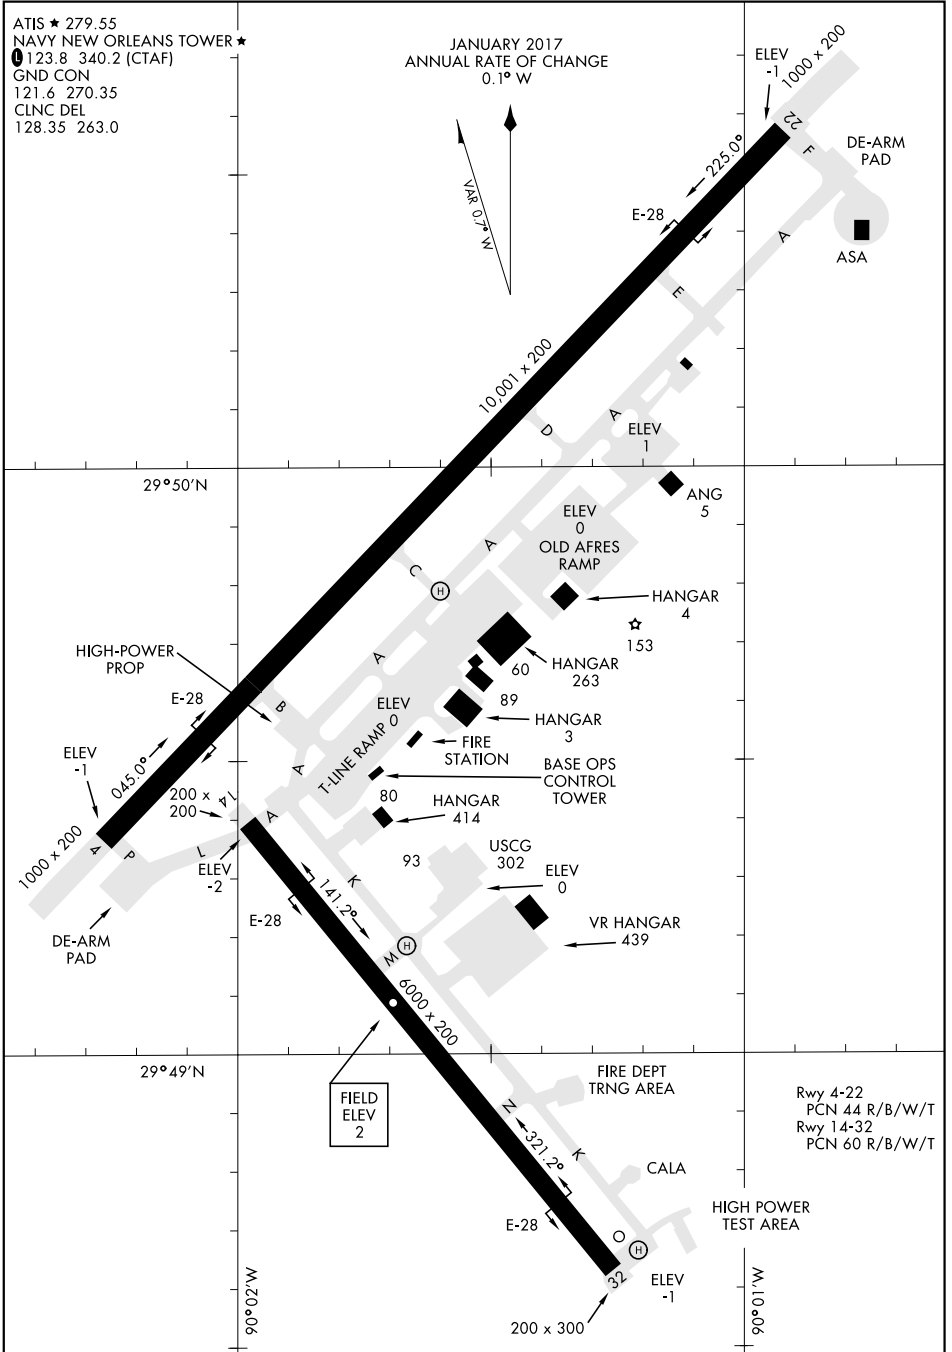

17005

AIRPORT DIAGRAM

AFD-630 [USN]

NEW ORLEANS NAS JRB
(ALVIN CALLENDER FLD) (KNBG)
NEW ORLEANS, LOUISIANA

ATIS ★ 279.55
NAVY NEW ORLEANS TOWER ★
① 123.8 340.2 (CTAF)
GND CON
121.6 270.35
CLNC DEL
128.35 263.0

JANUARY 2017
ANNUAL RATE OF CHANGE
0.1° W

SC-4, 25 FEB 2021 to 25 MAR 2021

SC-4, 25 FEB 2021 to 25 MAR 2021

AIRPORT DIAGRAM

NEW ORLEANS, LOUISIANA
NEW ORLEANS NAS JRB
(ALVIN CALLENDER FLD) (KNBG)

Rwy 4-22
PCN 44 R/B/W/T
Rwy 14-32
PCN 60 R/B/W/T

HIGH POWER TEST AREA

FIELD ELEV 2