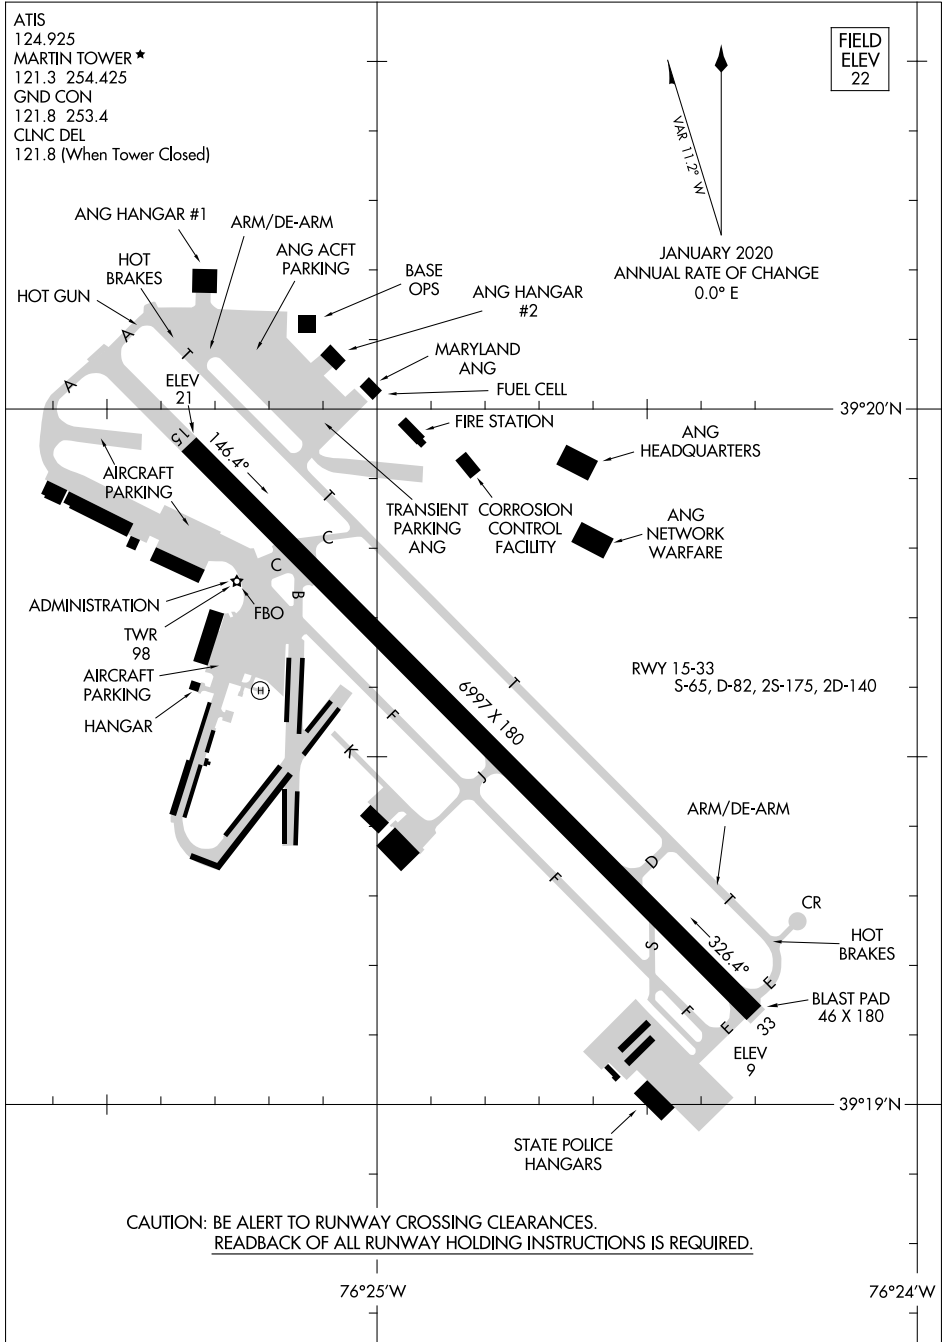

# AIRPORT DIAGRAM

AL-5222 (FAA)

MARTIN STATE (MTN)  
BALTIMORE, MARYLAND

ATIS  
124.925  
MARTIN TOWER ★  
121.3 254.425  
GND CON  
121.8 253.4  
CLNC DEL  
121.8 (When Tower Closed)

FIELD  
ELEV  
22

VAR 11.2° W  
JANUARY 2020  
ANNUAL RATE OF CHANGE  
0.0° E

NE-3, 25 FEB 2021 to 25 MAR 2021

NE-3, 25 FEB 2021 to 25 MAR 2021

CAUTION: BE ALERT TO RUNWAY CROSSING CLEARANCES.  
READBACK OF ALL RUNWAY HOLDING INSTRUCTIONS IS REQUIRED.