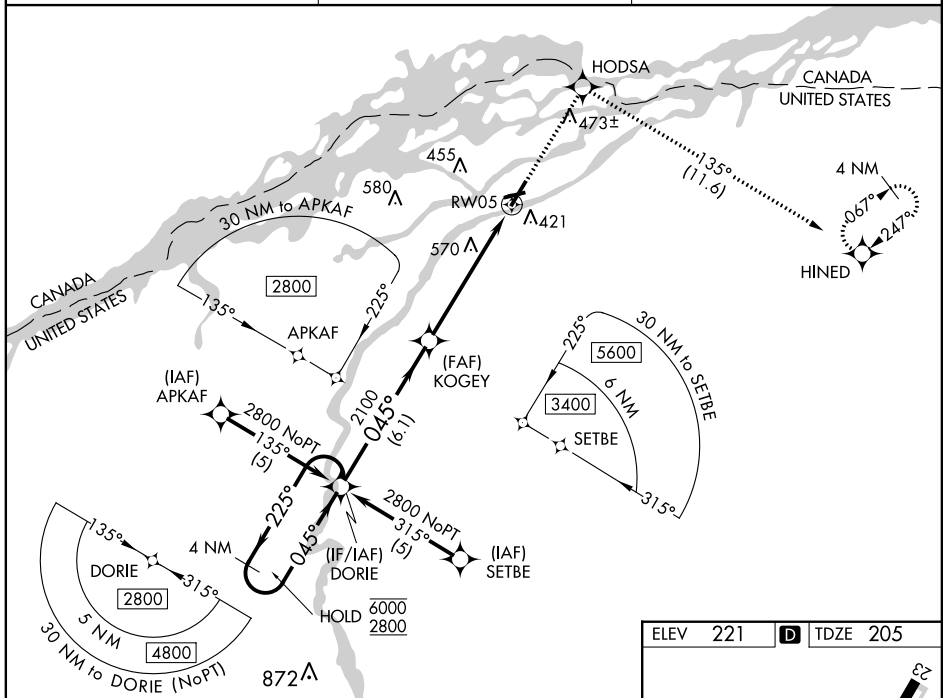

WAAS CH 70303 W05A	APP CRS 045°	Rwy Idg 5601 TDZE 205 Apt Elev 221

RNAV (GPS) RWY 5

MASSENA INTL-RICHARDS FIELD (MSS)

RNP APCH.	▼ Circling Rwy 9, 23, 27 NA at night. ▲ For uncompensated Baro-VNAV systems, LNAV/VNAV NA below -15°C or above 54°C.	MISSED APPROACH: Climb to 3000 direct HODSA and on track 135° to HINED and hold.		
ASOS 128.075			BOSTON CENTER 135.25 377.1	UNICOM 123.0 (CTAF) 1

ASOS 128.075	BOSTON CENTER 135.25 377.1	UNICOM 123.0 (CTAF) 1

NE-2, 25 FEB 2021 to 25 MAR 2021

NE-2, 25 FEB 2021 to 25 MAR 2021