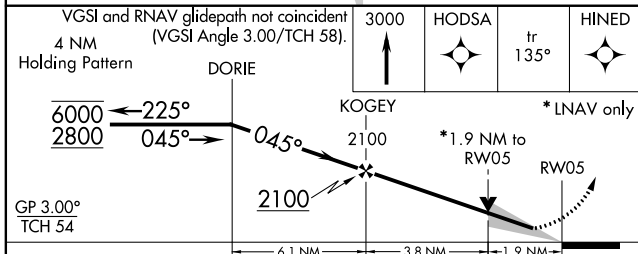

CATEGORY	A	B	C	D
LPV DA		455-3/4	250 (300-3/4)	
LNAV/VNAV DA		968-2 3/4	763 (800-2 3/4)	
LNAV MDA	860-1	655 (700-1)	860-1 7/8 655 (700-1 7/8)	860-2 655 (700-2)
CIRCLING	860-1	639 (700-1)	860-1 7/8 639 (700-1 7/8)	900-2 1/4 679 (700-2 1/4)