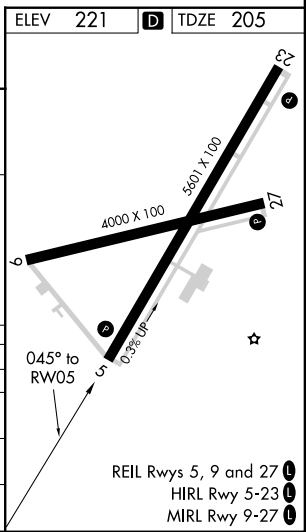

MASSENA INTL-RICHARDS FIELD (MSS)

RNP APCH.	<p>▼ Circling Rwy 9, 23, 27 NA at night. ▲ For uncompensated Baro-VNAV systems, LNAV/VNAV NA below -15°C or above 54°C.</p>	<p>MISSED APPROACH: Climb to 3000 direct HODSA and on track 135° to HINED and hold.</p>
ASOS 128.075		

CATEGORY	A	B	C	D
LPV DA		455-3/4	250 (300-3/4)	
LNAV/VNAV DA		968-2 3/4	763 (800-2 3/4)	
LNAV MDA	860-1	655 (700-1)	860-1 7/8 655 (700-1 7/8)	860-2 655 (700-2)
CIRCLING	860-1	639 (700-1)	860-1 7/8 639 (700-1 7/8)	900-2 1/4 679 (700-2 1/4)