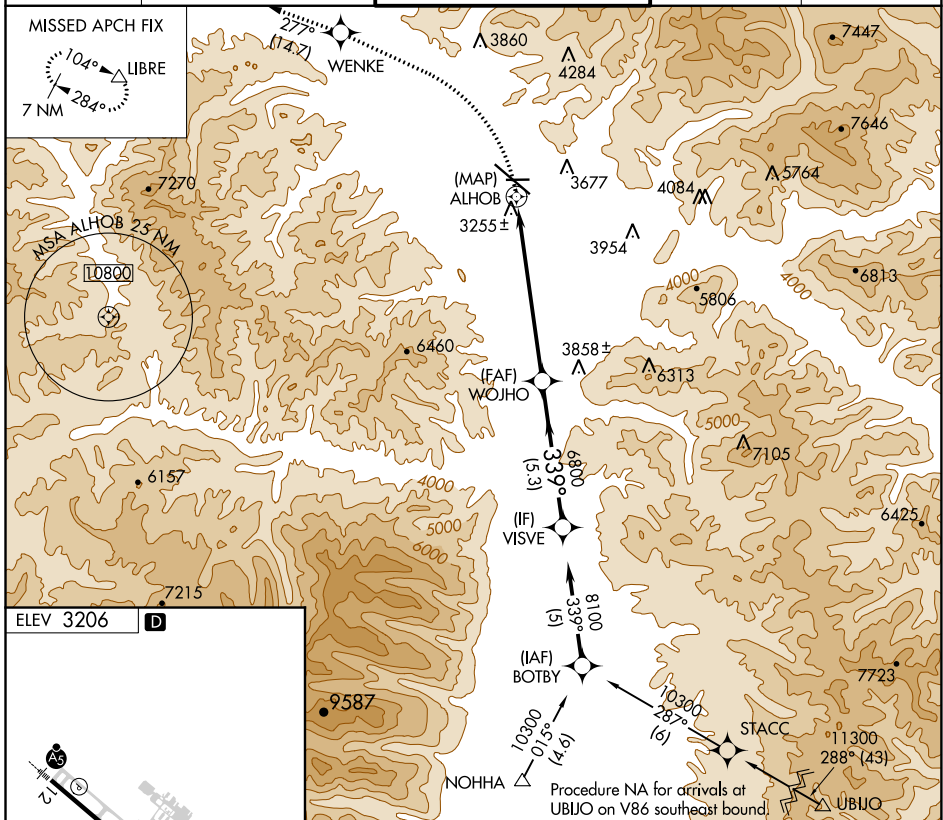

RNAV (GPS)-D

MISSOULA INTL (MISO)

APP CRS 339°	Rwy Idg TDZE Apt Elev	N/A N/A 3206
------------------------	-----------------------------	---

RNP Apch.

▲ Circling NA for Cats C and D northeast of Rwy 12-30.

❄ -12°C

MISSED APPROACH: Climbing left turn to 9600 direct WENKE and on track 277° to LIBRE and hold, continue climb-in-hold to 9600.

ATIS 126.65	SPOKANE APP CON * 124.9 298.95	MISSOULA TOWER * 118.4 (CTAF) 377.175	GND CON 121.9	UNICOM 122.95
-----------------------	--	---	-------------------------	-------------------------

CATEGORY	A	B	C	D
☑ CIRCLING	4280-1¼ 1074 (1100-1¼)	4700-1½ 1494 (1500-1½)	4700-3 1494 (1500-3)	5140-3 1934 (2000-3)

NW-1, 25 FEB 2021 to 25 MAR 2021

NW-1, 25 FEB 2021 to 25 MAR 2021