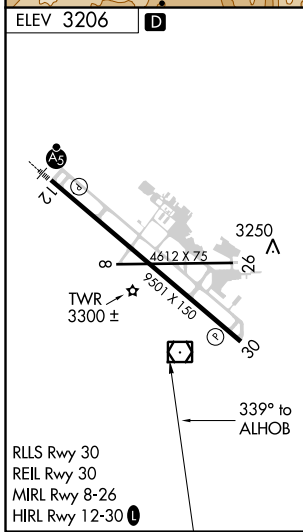

RNAV (GPS)-D

MISSOULA INTL (MISO)

APP CRS 339°	Rwy Idg TDZE Apt Elev	N/A N/A 3206
------------------------	-----------------------------	---

RNP Apch.

▲ Circling NA for Cats C and D northeast of Rwy 12-30.

❄ -12°C

MISSED APPROACH: Climbing left turn to 9600 direct WENKE and on track 277° to LIBRE and hold, continue climb-in-hold to 9600.

ATIS 126.65	SPOKANE APP CON * 124.9 298.95	MISSOULA TOWER * 118.4 (CTAF) 377.175	GND CON 121.9	UNICOM 122.95
-----------------------	--	---	-------------------------	-------------------------

CATEGORY	A	B	C	D
☑ CIRCLING	4280-1¼ 1074 (1100-1¼)	4700-1½ 1494 (1500-1½)	4700-3 1494 (1500-3)	5140-3 1934 (2000-3)

NW-1, 25 FEB 2021 to 25 MAR 2021

NW-1, 25 FEB 2021 to 25 MAR 2021