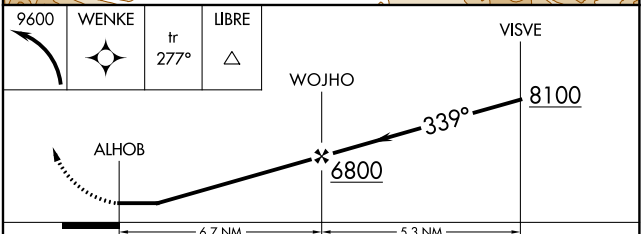

RNAV (GPS)-D

MISSOULA INTL (MISO)

APP CRS 339°	Rwy Idg TDZE Apt Elev	N/A N/A 3206
------------------------	-----------------------------	---

RNP Apch.

▲ Circling NA for Cats C and D northeast of Rwy 12-30.

❄ -12°C

MISSED APPROACH: Climbing left turn to 9600 direct WENKE and on track 277° to LIBRE and hold, continue climb-in-hold to 9600.

ATIS 126.65	SPOKANE APP CON * 124.9 298.95	MISSOULA TOWER * 118.4 (CTAF) 377.175	GND CON 121.9	UNICOM 122.95
-----------------------	--	---	-------------------------	-------------------------