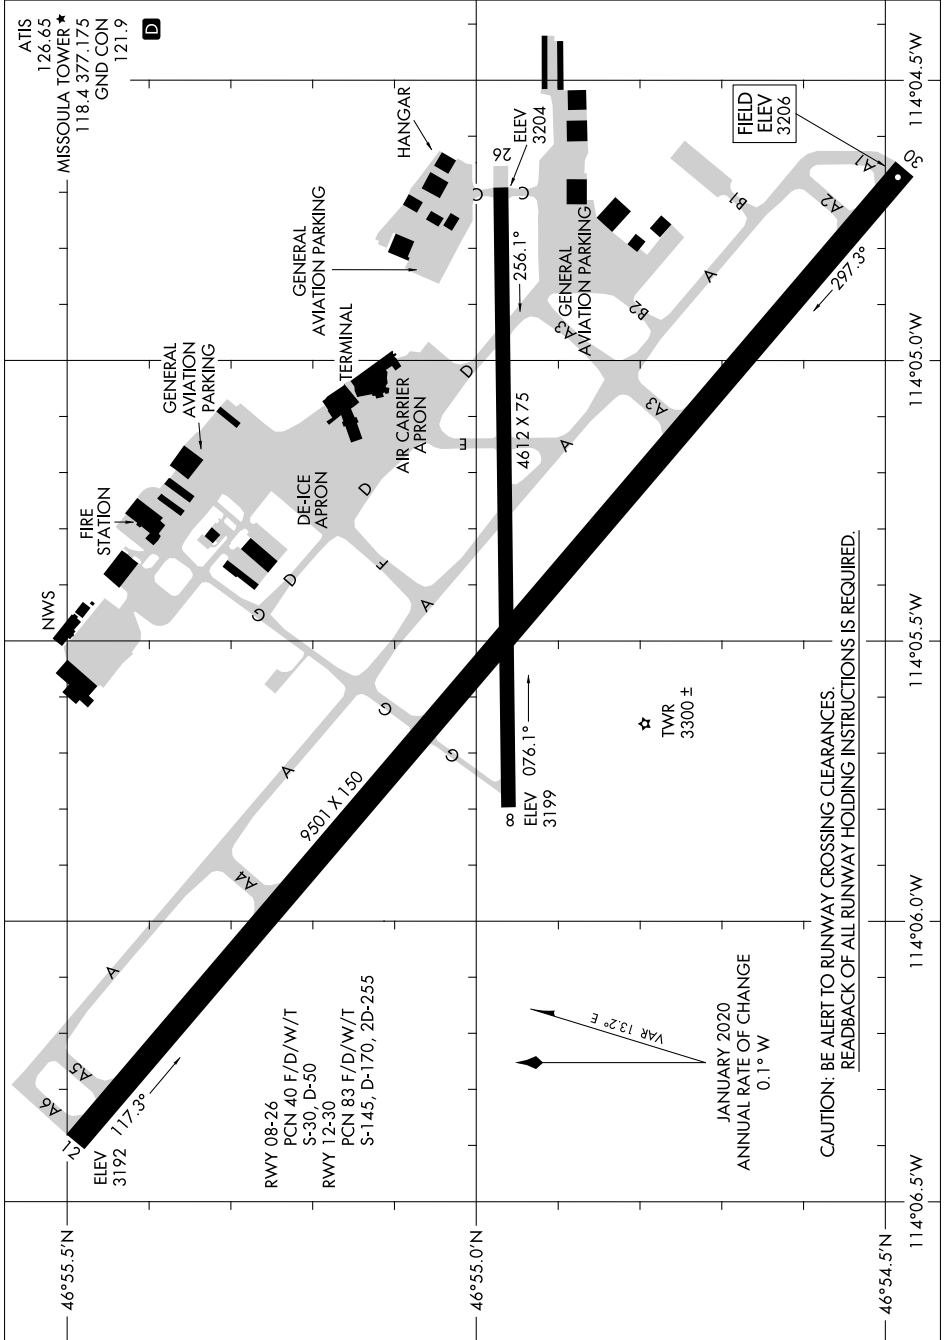

# AIRPORT DIAGRAM

AL-266 (FAA)

MISSOULA INTL (MSO)  
MISSOULA, MONTANA

NW-1, 25 FEB 2021 to 25 MAR 2021

NW-1, 25 FEB 2021 to 25 MAR 2021

# AIRPORT DIAGRAM

MISSOULA, MONTANA  
MISSOULA INTL (MSO)