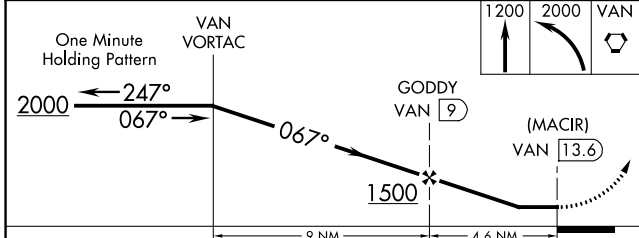

CATEGORY	A	B	C	D
CIRCLING	660-1	556 (600-1)	660-1½ 556 (600-1½)	660-2 556 (600-2)