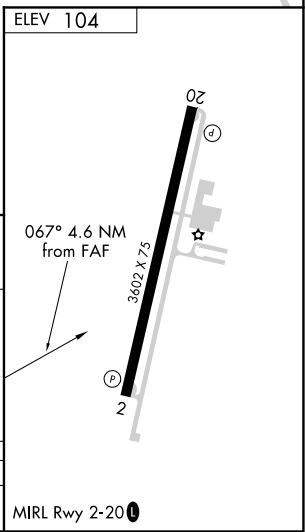

CATEGORY	A	B	C	D
CIRCLING	660-1	556 (600-1)	660-1½ 556 (600-1½)	660-2 556 (600-2)