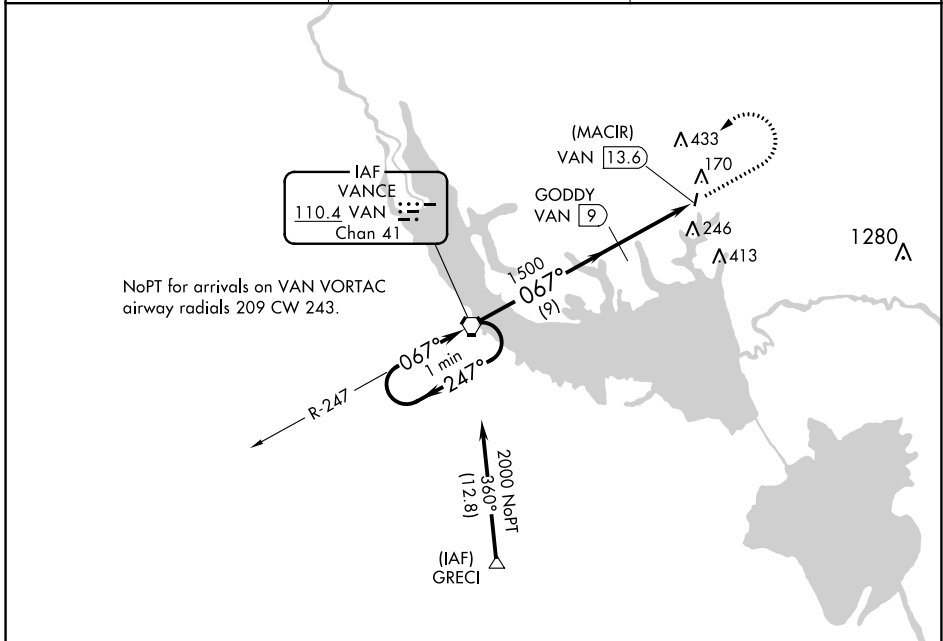

VORTAC VAN 110.4 Chan 41	APP CRS 067°	Rwy Idg TDZE Apt Elev	N/A N/A 104
---------------------------------------	------------------------	-----------------------------	--

VOR/DME or GPS-A
SANTEE COOPER RGNL (MNI)

⚠ When local altimeter setting not received, use Florence altimeter setting. MISSED APPROACH: Climb to 1200 then climbing left turn to 2000 direct VAN VORTAC and hold.

AWOS-3 120.175	SHAW APP CON* 125.4 318.1	UNICOM 122.8 (CTAF)
--------------------------	-------------------------------------	-------------------------------

SE-2, 25 FEB 2021 to 25 MAR 2021

SE-2, 25 FEB 2021 to 25 MAR 2021

CATEGORY	A	B	C	D
CIRCLING	660-1	556 (600-1)	660-1½ 556 (600-1½)	660-2 556 (600-2)