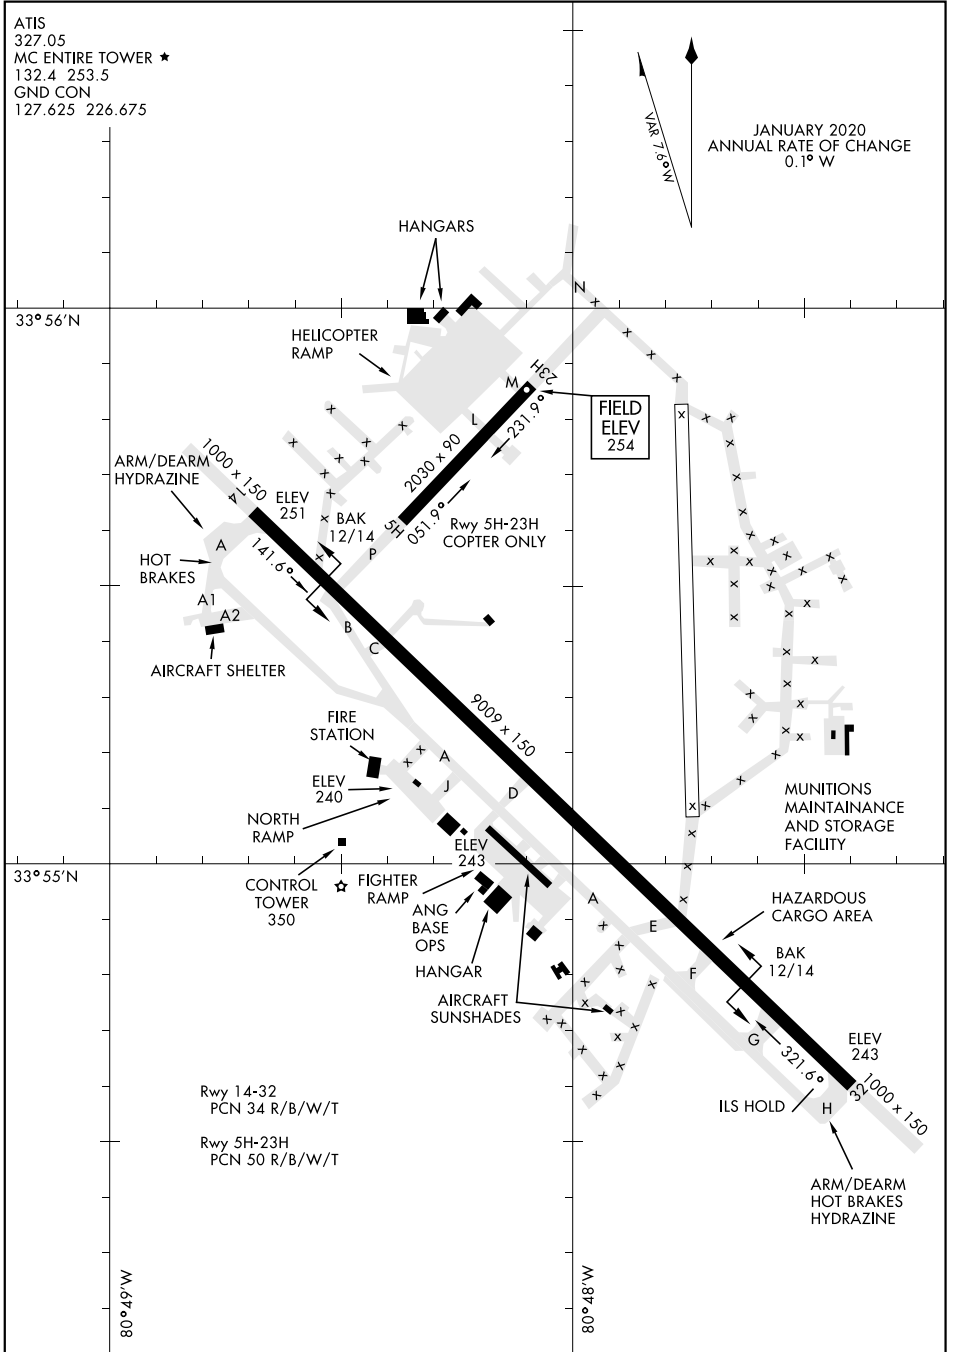

AIRPORT DIAGRAM

AFD-951 [USAF]

MC ENTIRE JNGB (KMMT)

EASTOVER, SOUTH CAROLINA

ATIS
 327.05
 MC ENTIRE TOWER ★
 132.4 253.5
 GND CON
 127.625 226.675

JANUARY 2020
 ANNUAL RATE OF CHANGE
 0.1° W

SE-2, 25 FEB 2021 to 25 MAR 2021

SE-2, 25 FEB 2021 to 25 MAR 2021

AIRPORT DIAGRAM

EASTOVER, SOUTH CAROLINA

MC ENTIRE JNGB (KMMT)