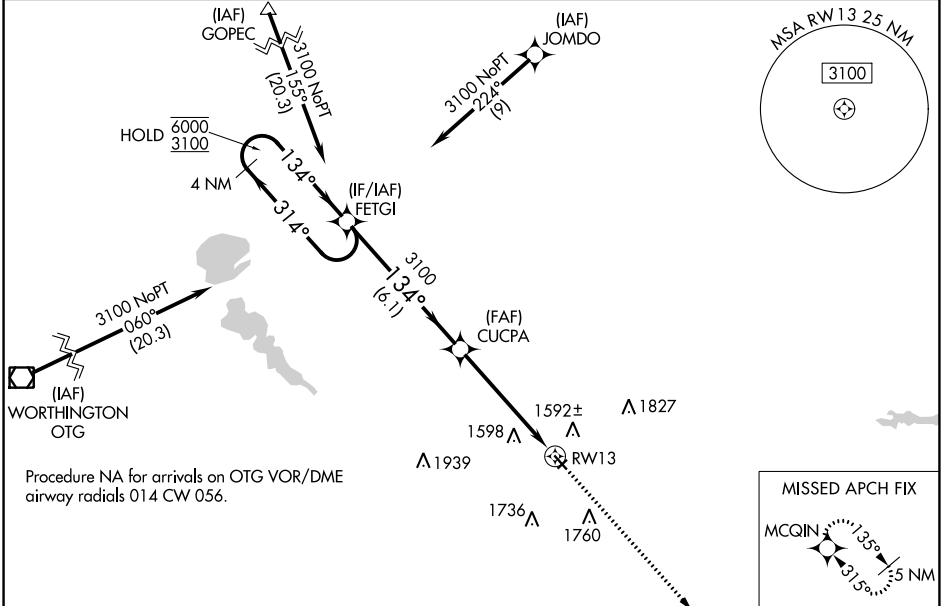

WAAS CH 97632 W13A	APP CRS 134°	Rwy Idg TDZE Apt Elev	3591 1446 1447
--	------------------------	-----------------------------	---

RNAV (GPS) RWY 13

JACKSON MUNI (MJQ)

RNP APCH.			MISSED APPROACH: Climb to 4200 direct MCQIN and hold.
AWOS-3 118.1	MINNEAPOLIS CENTER 127.75 257.7	GCO 121.725	UNICOM 122.8 (CTAF)

ELEV 1447	TDZE 1446
-----------	-----------

CATEGORY	A	B	C	D
LPV DA	1696-1	250 (300-1)		NA
LNAV/VNAV DA	2027-1¾	581 (600-1¾)		NA
LNAV MDA	1940-1	494 (500-1)	1940-1⅞ 494 (500-1⅞)	NA
CIRCLING	2100-1	653 (700-1)	2180-2 733 (800-2)	NA

NC-1, 25 FEB 2021 to 25 MAR 2021

NC-1, 25 FEB 2021 to 25 MAR 2021