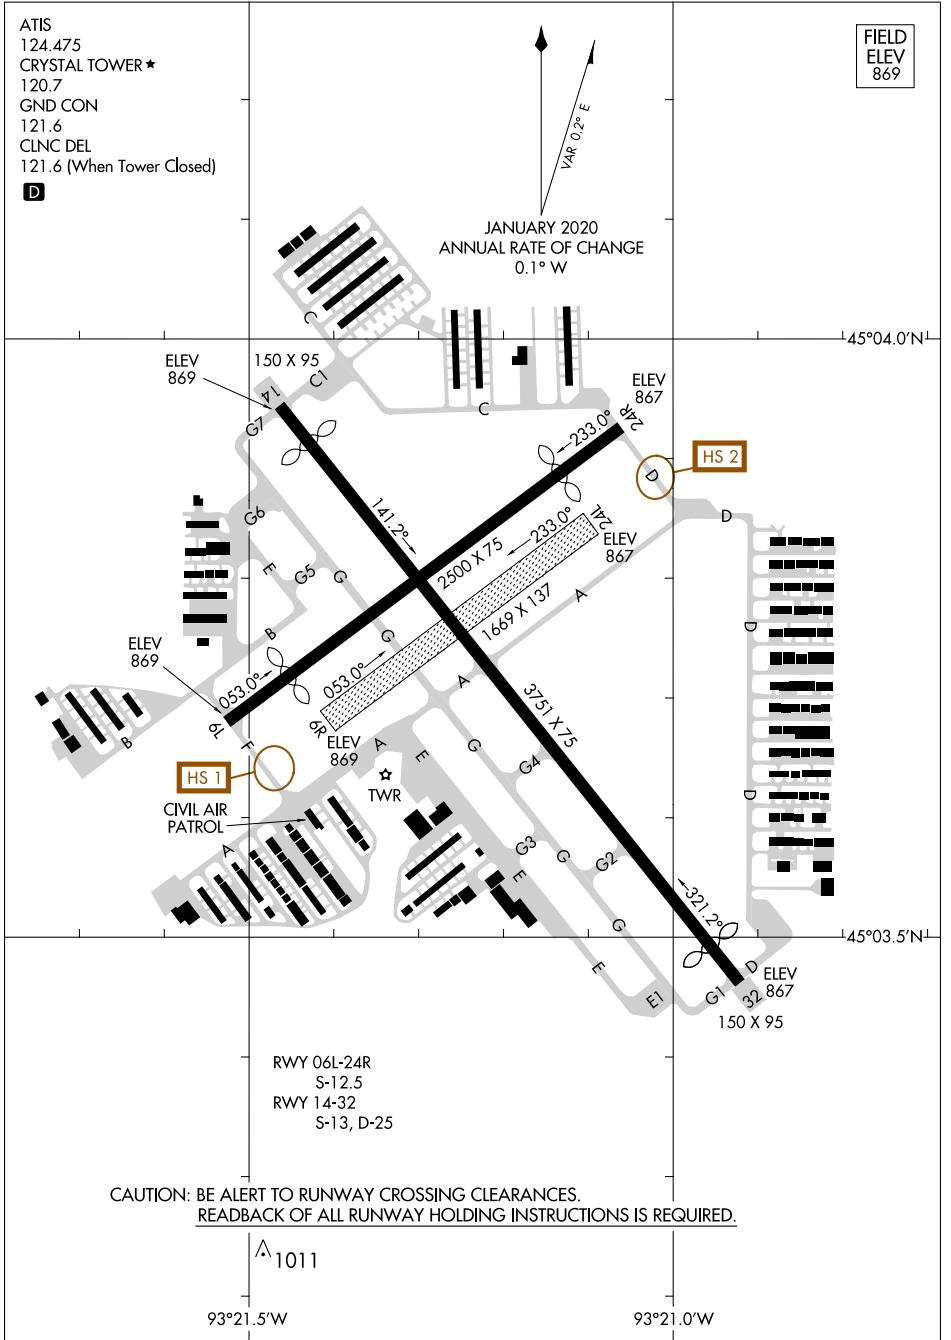

# AIRPORT DIAGRAM

AL-5158 (FAA)

CRYSTAL (MIC)  
MINNEAPOLIS, MINNESOTA

# AIRPORT DIAGRAM

MINNEAPOLIS, MINNESOTA  
CRYSTAL (MIC)