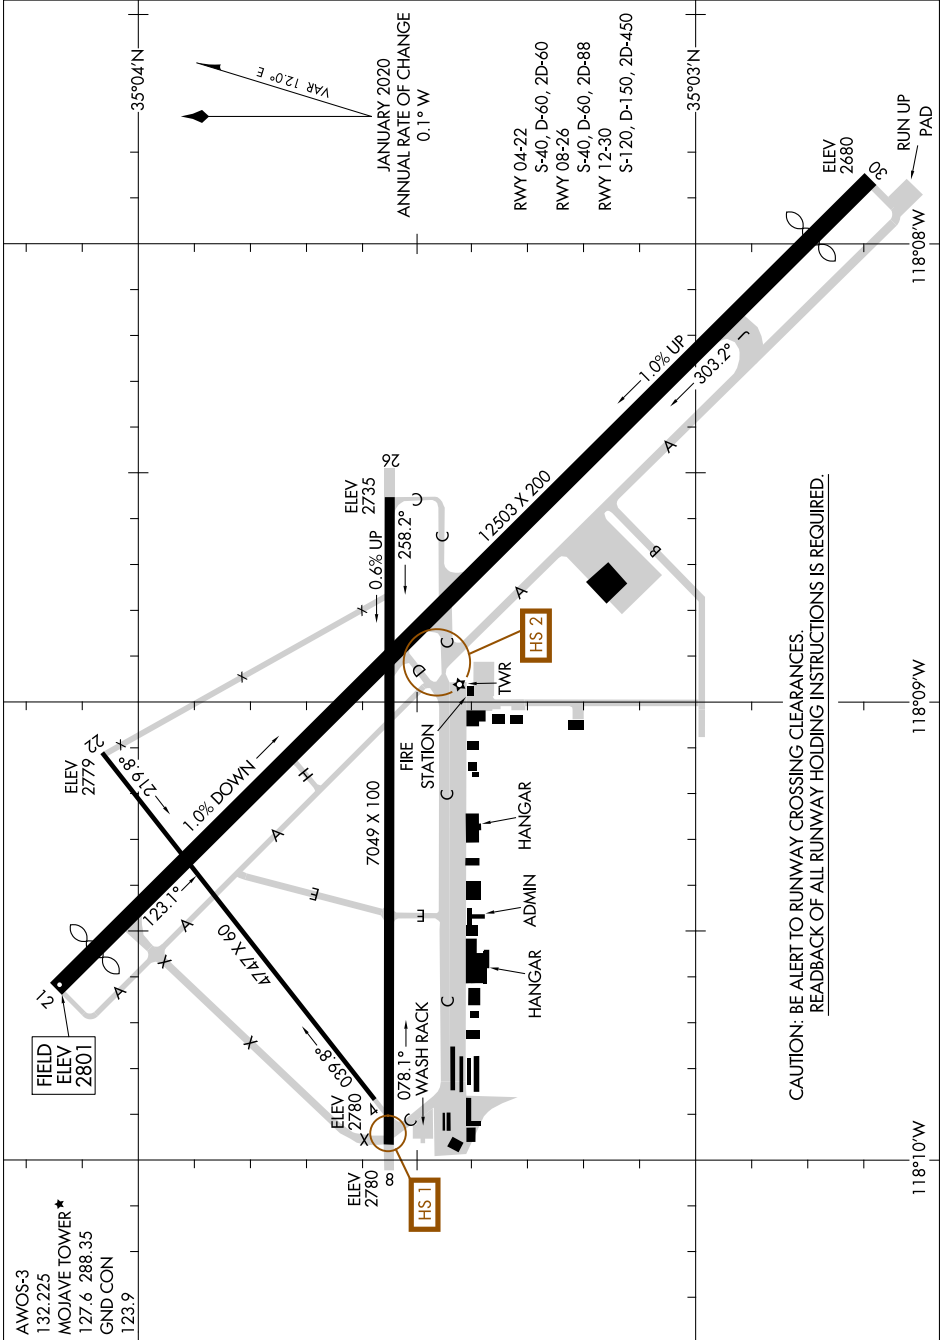

# AIRPORT DIAGRAM

AL-9353 (FAA)

## MOJAVE AIR AND SPACE PORT (MHV)

MOJAVE, CALIFORNIA

SW-3, 25 FEB 2021 to 25 MAR 2021

SW-3, 25 FEB 2021 to 25 MAR 2021

# AIRPORT DIAGRAM

## MOJAVE AIR AND SPACE PORT (MHV)

MOJAVE, CALIFORNIA