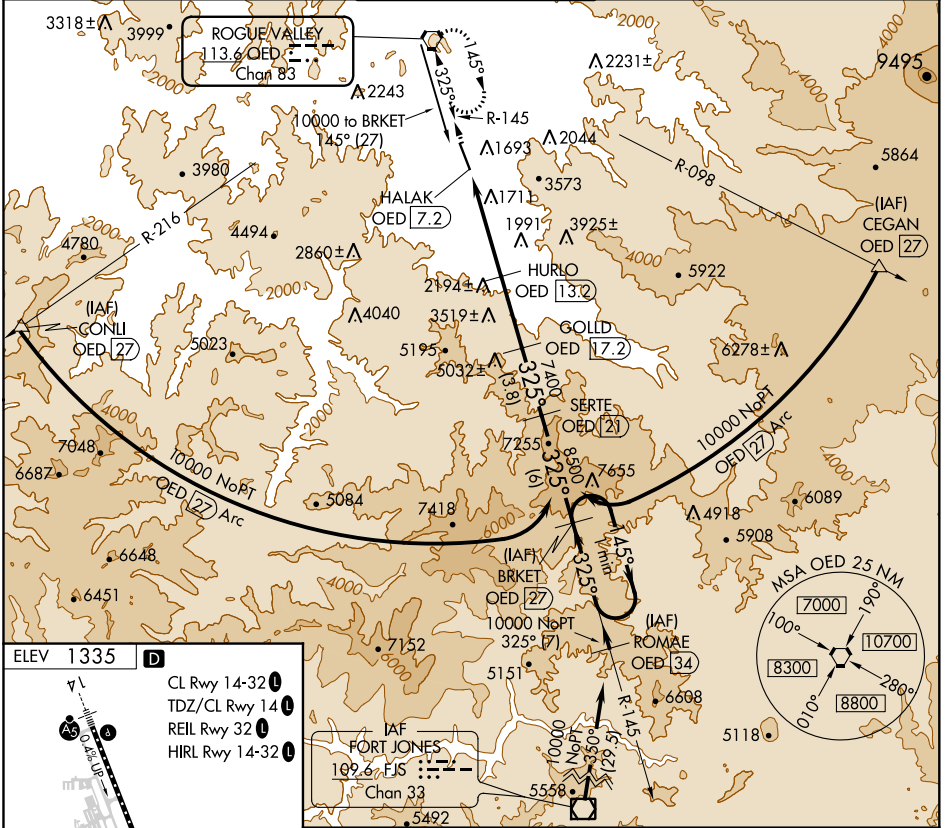

VORTAC OED <b>113.6</b> Chan <b>83</b>	APP CRS <b>325°</b>	Rwy Idg TDZE Apt Elev <b>1335</b>	N/A N/A
--	------------------------	---	------------

# VOR/DME-C

## ROGUE VALLEY INTL-MEDFORD (MFR)

**MISSED APPROACH:** Climb to 7600 direct OED VORTAC and hold, continue climb-in-hold to 7600.

ATIS <b>127.25</b>	CASCADE APP CON * <b>124.3 379.9</b>	MEDFORD TOWER * <b>119.4 (CTAF) 257.8</b>	GND CON <b>121.8</b>	UNICOM <b>122.95</b>
-----------------------	---	--	-------------------------	-------------------------

CATEGORY	A	B	C	D
CIRCLING	3600-1¼ 2265 (2300-1¼)	3600-1½ 2265 (2300-1½)	3600-3	2265 (2300-3)

NW-1, 25 FEB 2021 to 25 MAR 2021

NW-1, 25 FEB 2021 to 25 MAR 2021