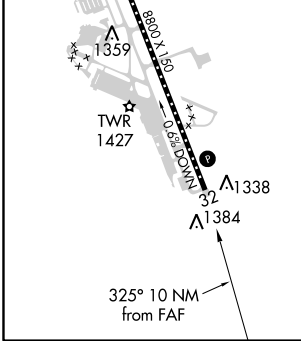

VORTAC OED <b>113.6</b> Chan <b>83</b>	APP CRS <b>325°</b>	Rwy Idg TDZE Apt Elev <b>1335</b>	N/A N/A
--	------------------------	---	------------

## ROGUE VALLEY INTL-MEDFORD (MFR)

**MISSED APPROACH:** Climb to 7600 direct OED VORTAC and hold, continue climb-in-hold to 7600.

ATIS <b>127.25</b>	CASCADE APP CON * <b>124.3 379.9</b>	MEDFORD TOWER * <b>119.4 (CTAF) 257.8</b>	GND CON <b>121.8</b>	UNICOM <b>122.95</b>
-----------------------	---	--	-------------------------	-------------------------

CATEGORY	A	B	C	D
CIRCLING	3600-1¼ 2265 (2300-1¼)	3600-1½ 2265 (2300-1½)	3600-3	2265 (2300-3)

NW-1, 25 FEB 2021 to 25 MAR 2021

NW-1, 25 FEB 2021 to 25 MAR 2021