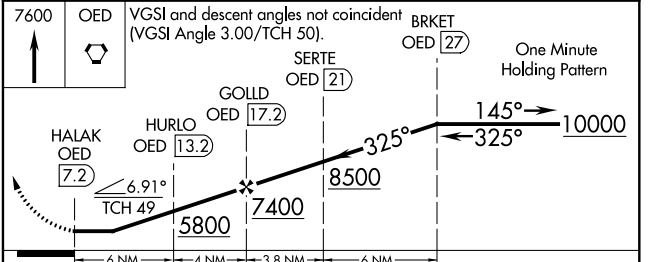

VORTAC OED 113.6 Chan 83	APP CRS 325°	Rwy Idg TDZE Apt Elev 1335	N/A N/A

VOR/DME-C

ROGUE VALLEY INTL-MEDFORD (MFR)

MISSED APPROACH: Climb to 7600 direct OED VORTAC and hold, continue climb-in-hold to 7600.

ATIS 127.25	CASCADE APP CON * 124.3 379.9	MEDFORD TOWER * 119.4 (CTAF) 257.8	GND CON 121.8	UNICOM 122.95

CATEGORY	A	B	C	D
CIRCLING	3600-1¼ 2265 (2300-1¼)	3600-1½ 2265 (2300-1½)	3600-3	2265 (2300-3)

NW-1, 25 FEB 2021 to 25 MAR 2021

NW-1, 25 FEB 2021 to 25 MAR 2021