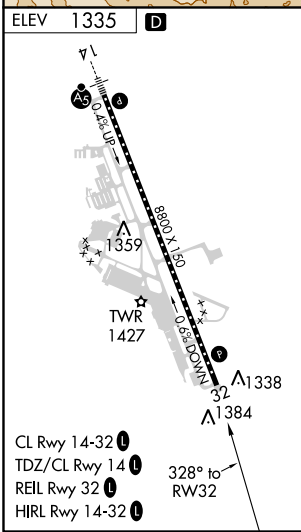

| | | |
|---------|----------|------|
| APP CRS | Rwy Idg | N/A |
| 328° | TDZE | N/A |
| | Apt Elev | 1335 |

RNAV (GPS)-D

ROGUE VALLEY INTL-MEDFORD (MFR)

| | | | |
|-----------|------|--|--|
| RNP APCH. | | MISSED APPROACH: Climb to 7800 direct OED VORTAC and hold, continue climb-in-hold to 7800. | |
| ▽ | ▲ | | |
| ☃ | -3°C | | |

| | | | | |
|----------|---------------------------|---------------------------|--------|---------------|
| CATEGORY | A | B | C | D |
| CIRCLING | 3600-1¼ 2265 (2300-1¼) | 3600-1½ 2265 (2300-1½) | 3600-3 | 2265 (2300-3) |