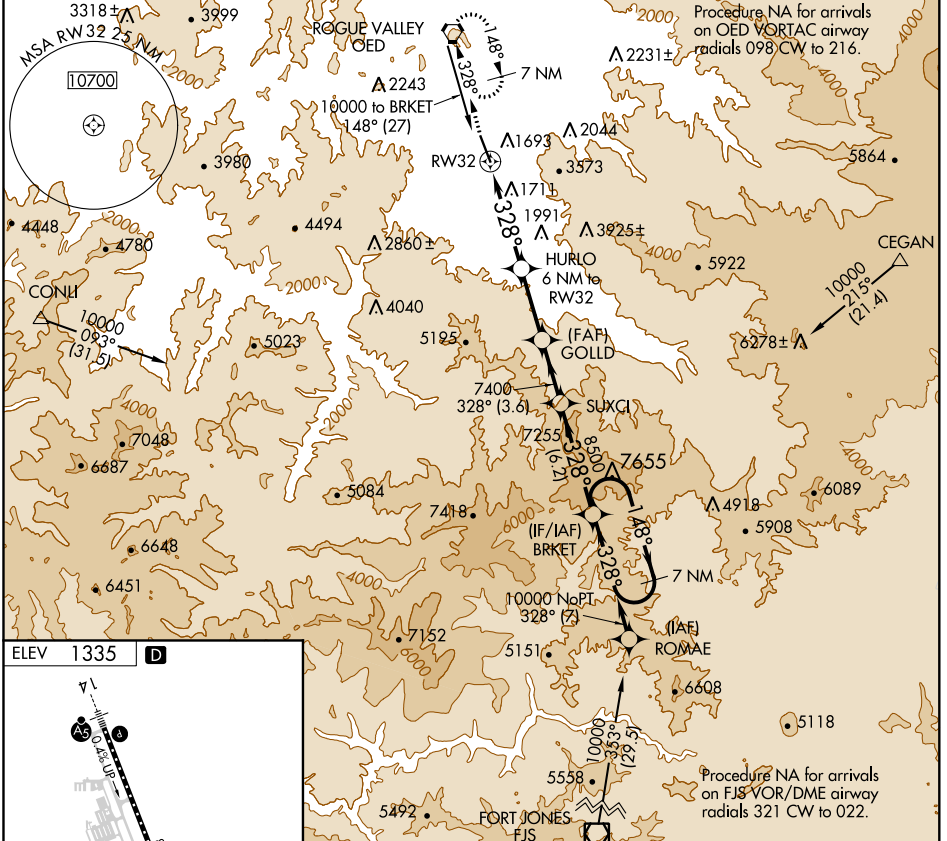

| | | |
|---------|----------|------|
| APP CRS | Rwy Idg | N/A |
| 328° | TDZE | N/A |
| | Apt Elev | 1335 |

RNAV (GPS)-D

ROGUE VALLEY INTL-MEDFORD (MFR)

| | | | |
|-----------|------|--|--|
| RNP APCH. | | MISSED APPROACH: Climb to 7800 direct OED VORTAC and hold, continue climb-in-hold to 7800. | |
| ▽ | ▲ | | |
| ☃ | -3°C | | |

| | | | | |
|--------|-------------------|--------------------|---------|--------|
| ATIS | CASCADE APP CON * | MEDFORD TOWER * | GND CON | UNICOM |
| 127.25 | 124.3 379.9 | 119.4 (CTAF) 257.8 | 121.8 | 122.95 |

NW-1, 25 FEB 2021 to 25 MAR 2021

NW-1, 25 FEB 2021 to 25 MAR 2021