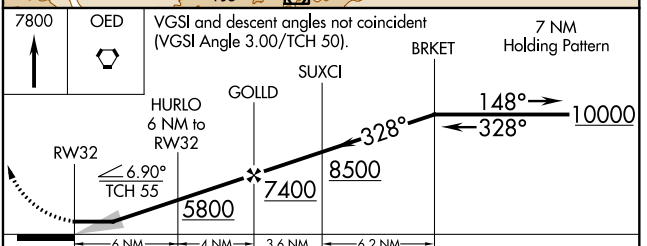

APP CRS	Rwy Idg	N/A
328°	TDZE	N/A
	Apt Elev	1335

RNAV (GPS)-D

ROGUE VALLEY INTL-MEDFORD (MFR)

RNP APCH.		MISSED APPROACH: Climb to 7800 direct OED VORTAC and hold, continue climb-in-hold to 7800.	
▽	▲		
☃	-3°C		

ATIS	CASCADE APP CON *	MEDFORD TOWER *	GND CON	UNICOM
127.25	124.3 379.9	119.4 (CTAF) 257.8	121.8	122.95

CATEGORY	A	B	C	D
CIRCLING	3600-1¼ 2265 (2300-1¼)	3600-1½ 2265 (2300-1½)	3600-3	2265 (2300-3)

NW-1, 25 FEB 2021 to 25 MAR 2021

NW-1, 25 FEB 2021 to 25 MAR 2021