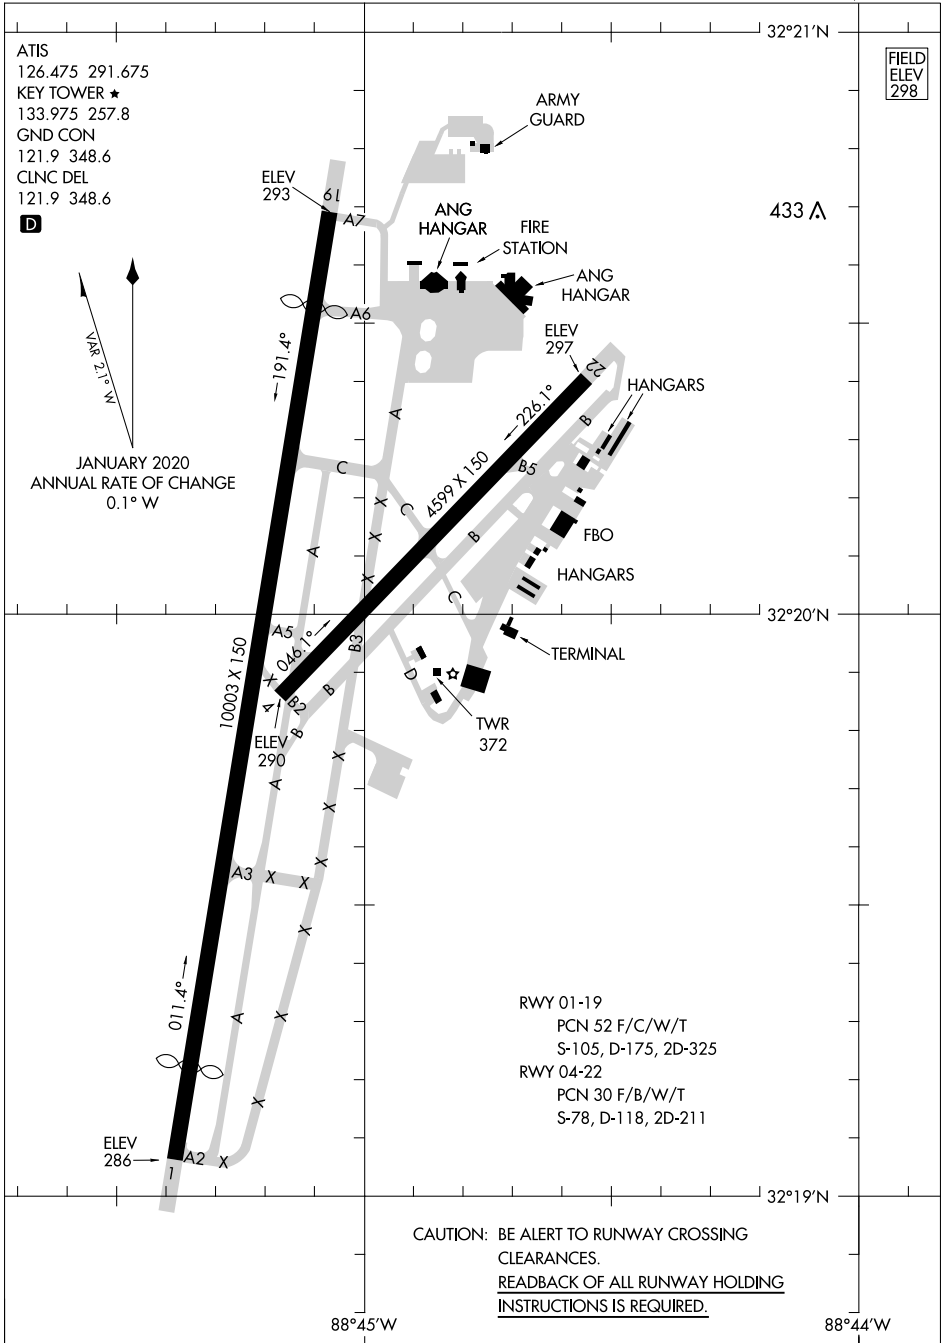

AIRPORT DIAGRAM

AL-254 (FAA)

KEY FIELD (MEI)
MERIDIAN, MISSISSIPPI

ATIS
 126.475 291.675
 KEY TOWER ★
 133.975 257.8
 GND CON
 121.9 348.6
 CLNC DEL
 121.9 348.6
D

JANUARY 2020
 ANNUAL RATE OF CHANGE
 0.1° W

SC-4, 25 FEB 2021 to 25 MAR 2021

FIELD
ELEV
298

433 A

32°20'N

32°19'N

88°45'W

88°44'W

RWY 01-19
 PCN 52 F/C/W/T
 S-105, D-175, 2D-325
 RWY 04-22
 PCN 30 F/B/W/T
 S-78, D-118, 2D-211

CAUTION: BE ALERT TO RUNWAY CROSSING
 CLEARANCES.
READBACK OF ALL RUNWAY HOLDING
 INSTRUCTIONS IS REQUIRED.

SC-4, 25 FEB 2021 to 25 MAR 2021

AIRPORT DIAGRAM

MERIDIAN, MISSISSIPPI
KEY FIELD (MEI)