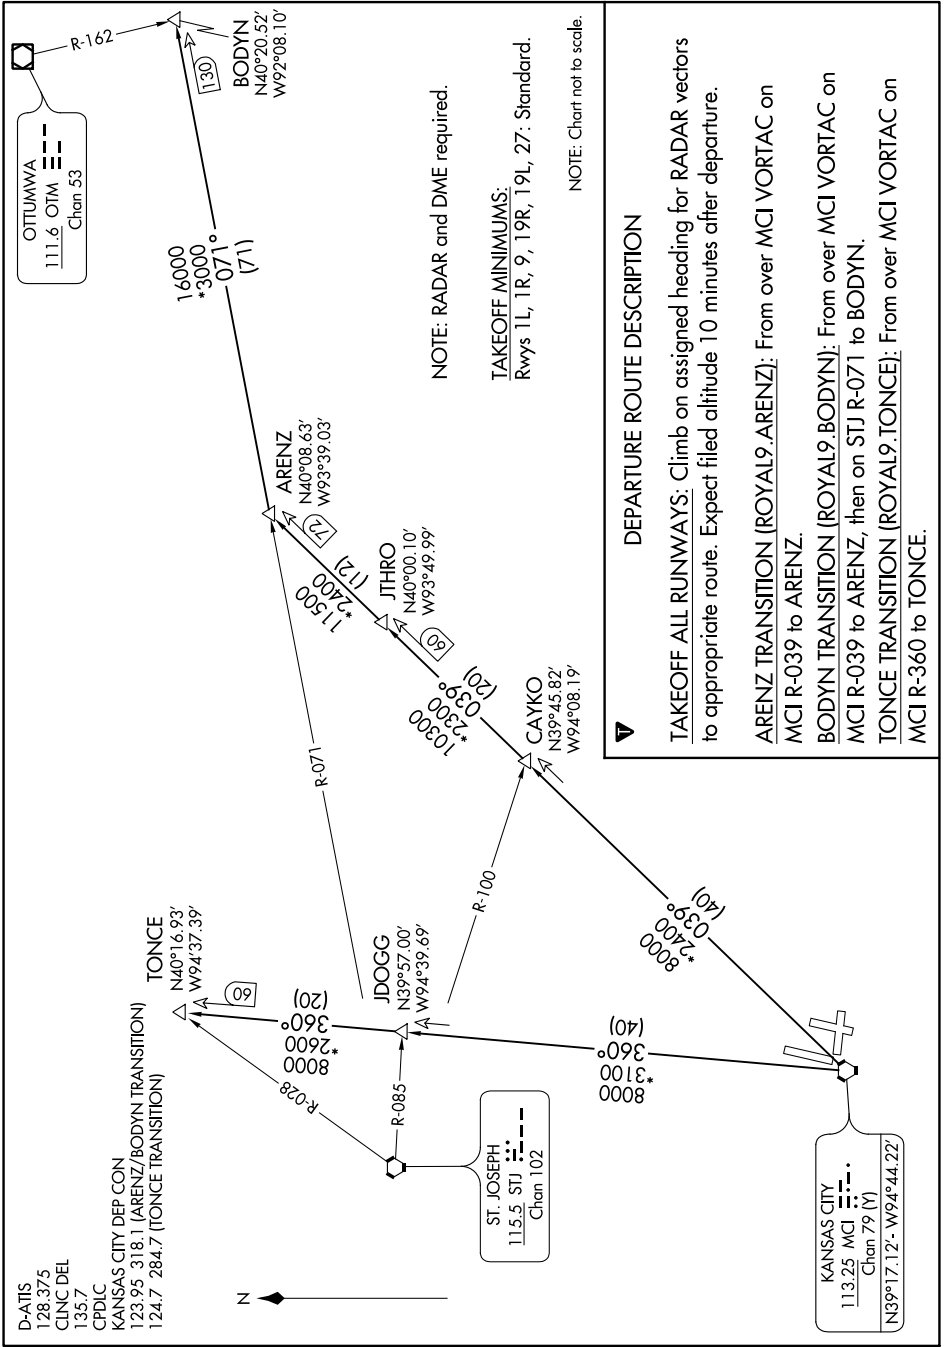

ROYAL NINE DEPARTURE

AL-780 (FAA)

KANSAS CITY INTL (MCI)
KANSAS CITY, MISSOURI

NC-3, 25 FEB 2021 to 25 MAR 2021

ST. JOSEPH
115.5 STJ
Chan 102

KANSAS CITY
113.25 MCI
Chan 79 (V)
N39°17.12' W94°44.22'

NC-3, 25 FEB 2021 to 25 MAR 2021