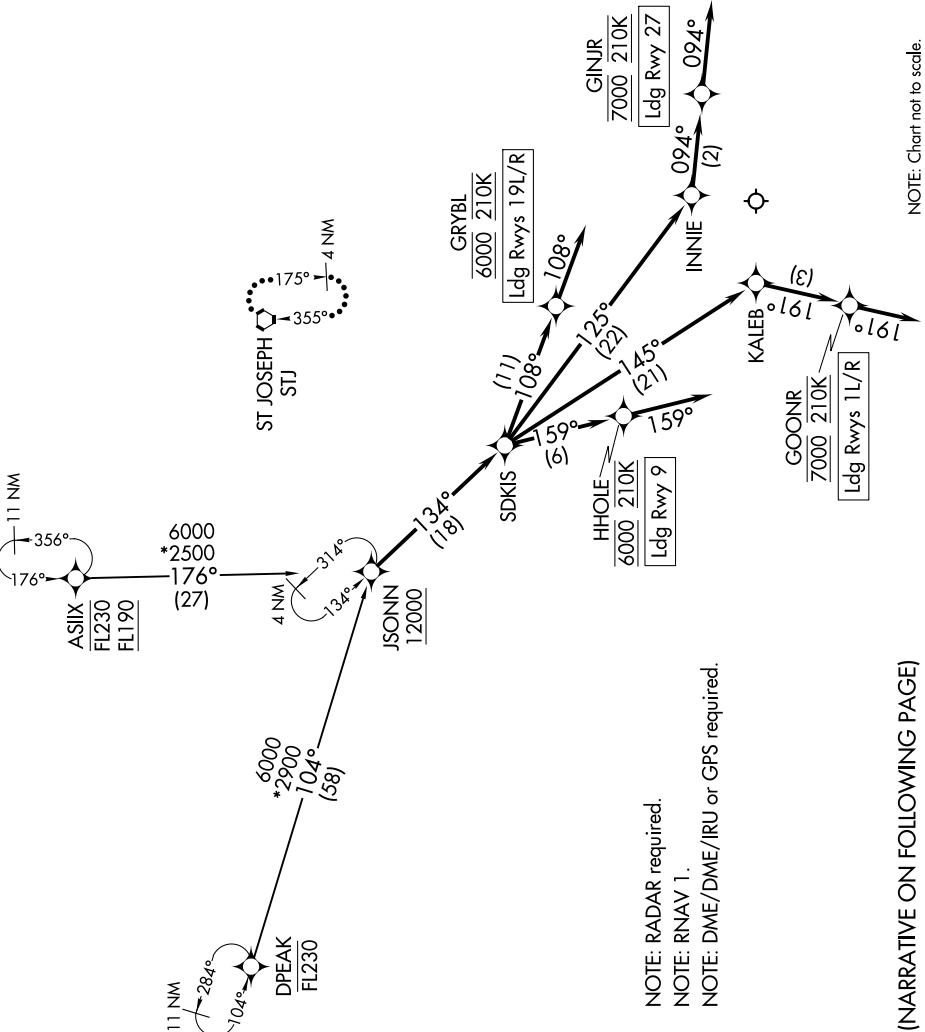

(JSONN.JSONN1) 21056

JSONN ONE ARRIVAL (RNAV)

AL-780 (FAA)

KANSAS CITY INTL (MCI)
KANSAS CITY, MISSOURI

MCI D-ATIS
128.375
KANSAS CITY APP CON
120.95 318.1

NOTE: Chart not to scale.

NC-3, 25 FEB 2021 to 25 MAR 2021

NC-3, 25 FEB 2021 to 25 MAR 2021

(NARRATIVE ON FOLLOWING PAGE)

JSONN ONE ARRIVAL (RNAV)

(JSONN.JSONN1) 25FEB21

KANSAS CITY, MISSOURI
KANSAS CITY INTL (MCI)