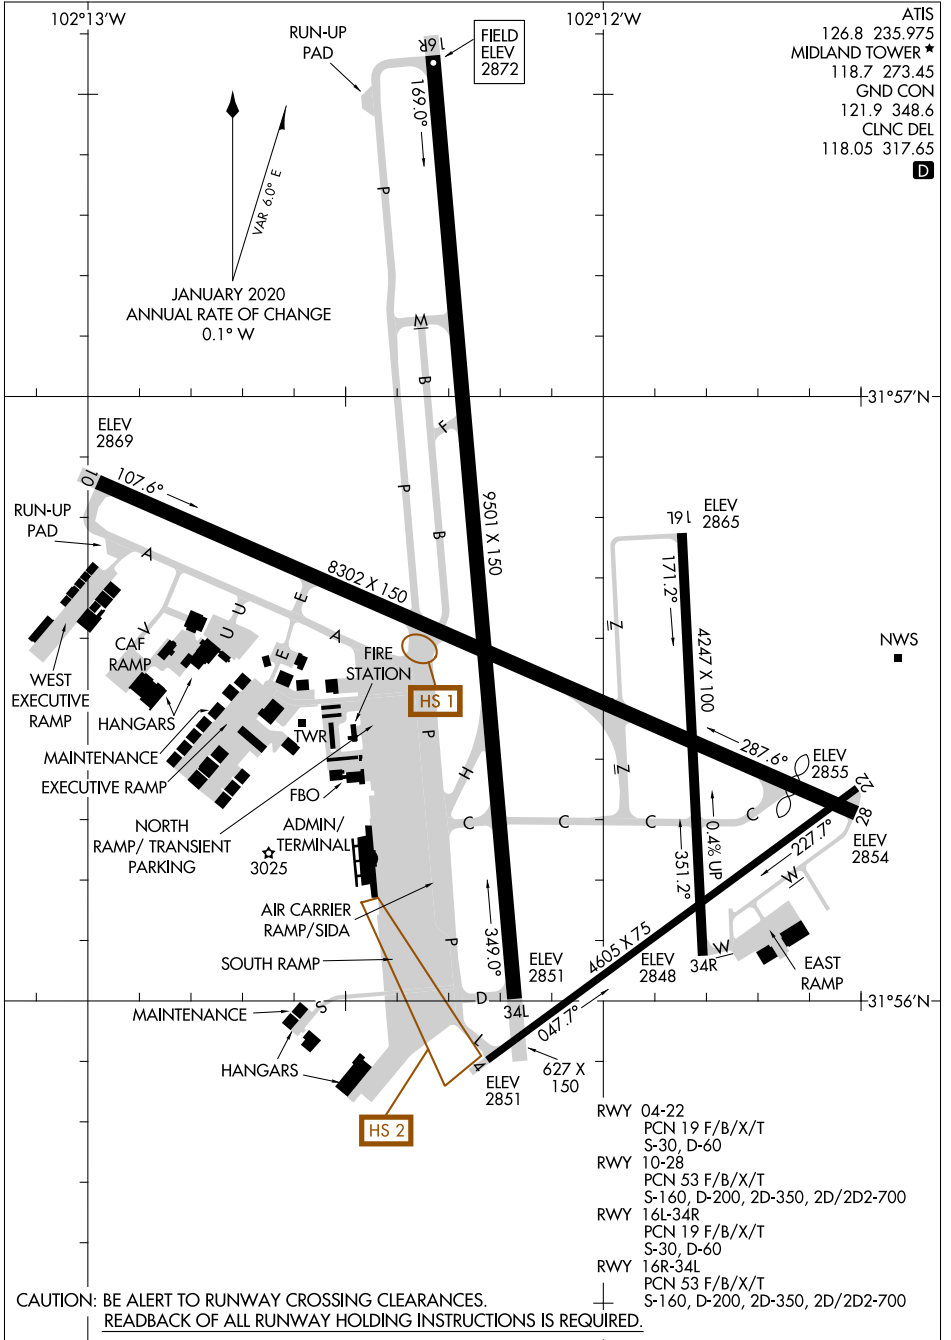

# AIRPORT DIAGRAM

ATIS 126.8 235.975  
 MIDLAND TOWER \* 118.7 273.45  
 GND CON 121.9 348.6  
 CLNC DEL 118.05 317.65  
**D**

SC-3, 25 FEB 2021 to 25 MAR 2021

SC-3, 25 FEB 2021 to 25 MAR 2021