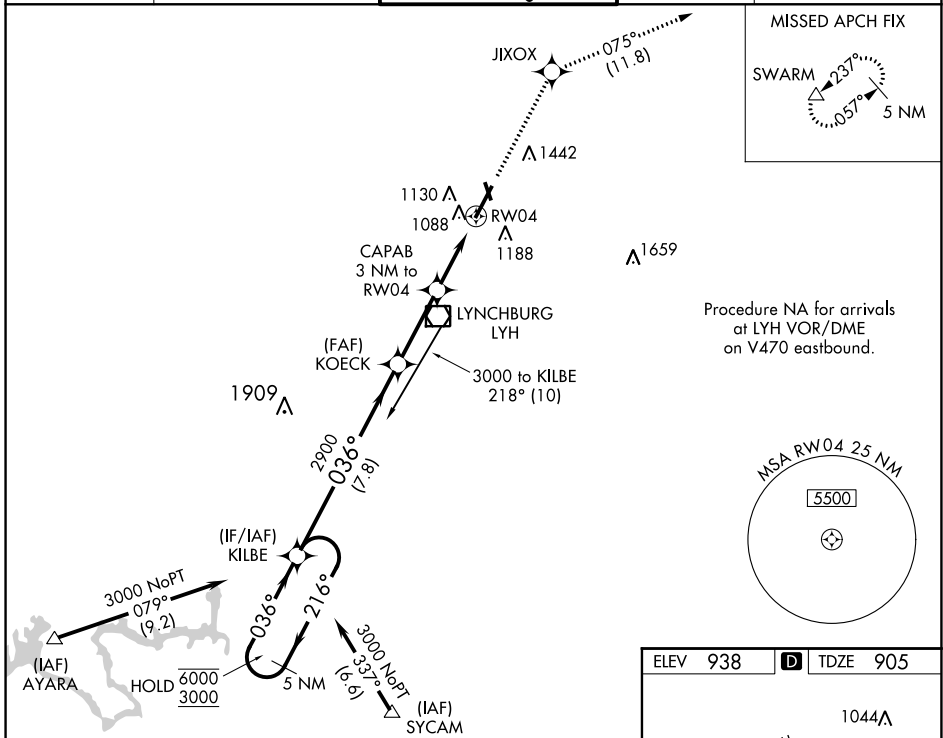

WAAS CH 58205 W04A	APP CRS 036°	Rwy Idg TDZE Apt Elev	6800 905 938

RNAV (GPS) RWY 4

LYNCHBURG RGNL/PRESTON GLENN FIELD (LYH)

RNP APCH.	MALSR	MISSED APPROACH: Climb to 3500 direct JIXOX and track 075° to SWARM and hold.
▼ For uncompensated Baro-VNAV systems, LNAV/VNAV NA below -16°C or above 47°C. For inop ALS, increase LNAV Cat A and B visibility to RVR 5000. ▲ Circling Rwy 17 NA at night.		

ATIS 119.8	ROANOKE APP CON 135.0 254.325	LYNCHBURG TOWER ★ 127.65 (CTAF) 0 257.8	GND CON 121.9	UNICOM 122.95

NE-3, 25 FEB 2021 to 25 MAR 2021

NE-3, 25 FEB 2021 to 25 MAR 2021