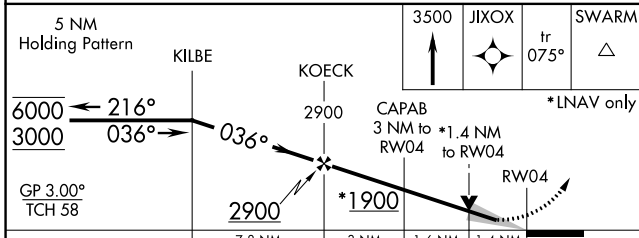

WAAS CH 58205 W04A	APP CRS 036°	Rwy Idg TDZE Apt Elev	6800 905 938

RNAV (GPS) RWY 4

LYNCHBURG RGNL/PRESTON GLENN FIELD (LYH)

RNP APCH.	MALSR	MISSED APPROACH: Climb to 3500 direct JIXOX and track 075° to SWARM and hold.
▼ For uncompensated Baro-VNAV systems, LNAV/VNAV NA below -16°C or above 47°C. For inop ALS, increase LNAV Cat A and B visibility to RVR 5000. ▲ Circling Rwy 17 NA at night.		

ATIS 119.8	ROANOKE APP CON 135.0 254.325	LYNCHBURG TOWER ★ 127.65 (CTAF) 0 257.8	GND CON 121.9	UNICOM 122.95

NE-3, 25 FEB 2021 to 25 MAR 2021

NE-3, 25 FEB 2021 to 25 MAR 2021

CATEGORY		A	B	C	D
LPV	DA		1175/40	270 (300-¾)	
LNNAV/VNAV	DA		1394/60	489 (500-1¼)	
LNNAV	MDA	1400/40	495 (500-¾)	1400/50	495 (500-1)
CIRCLING		1660-1	1780-1¼	1800-2½	1800-2¾
		722 (800-1)	842 (900-1¼)	862 (900-2½)	862 (900-2¾)

RNAV (GPS) RWY 4